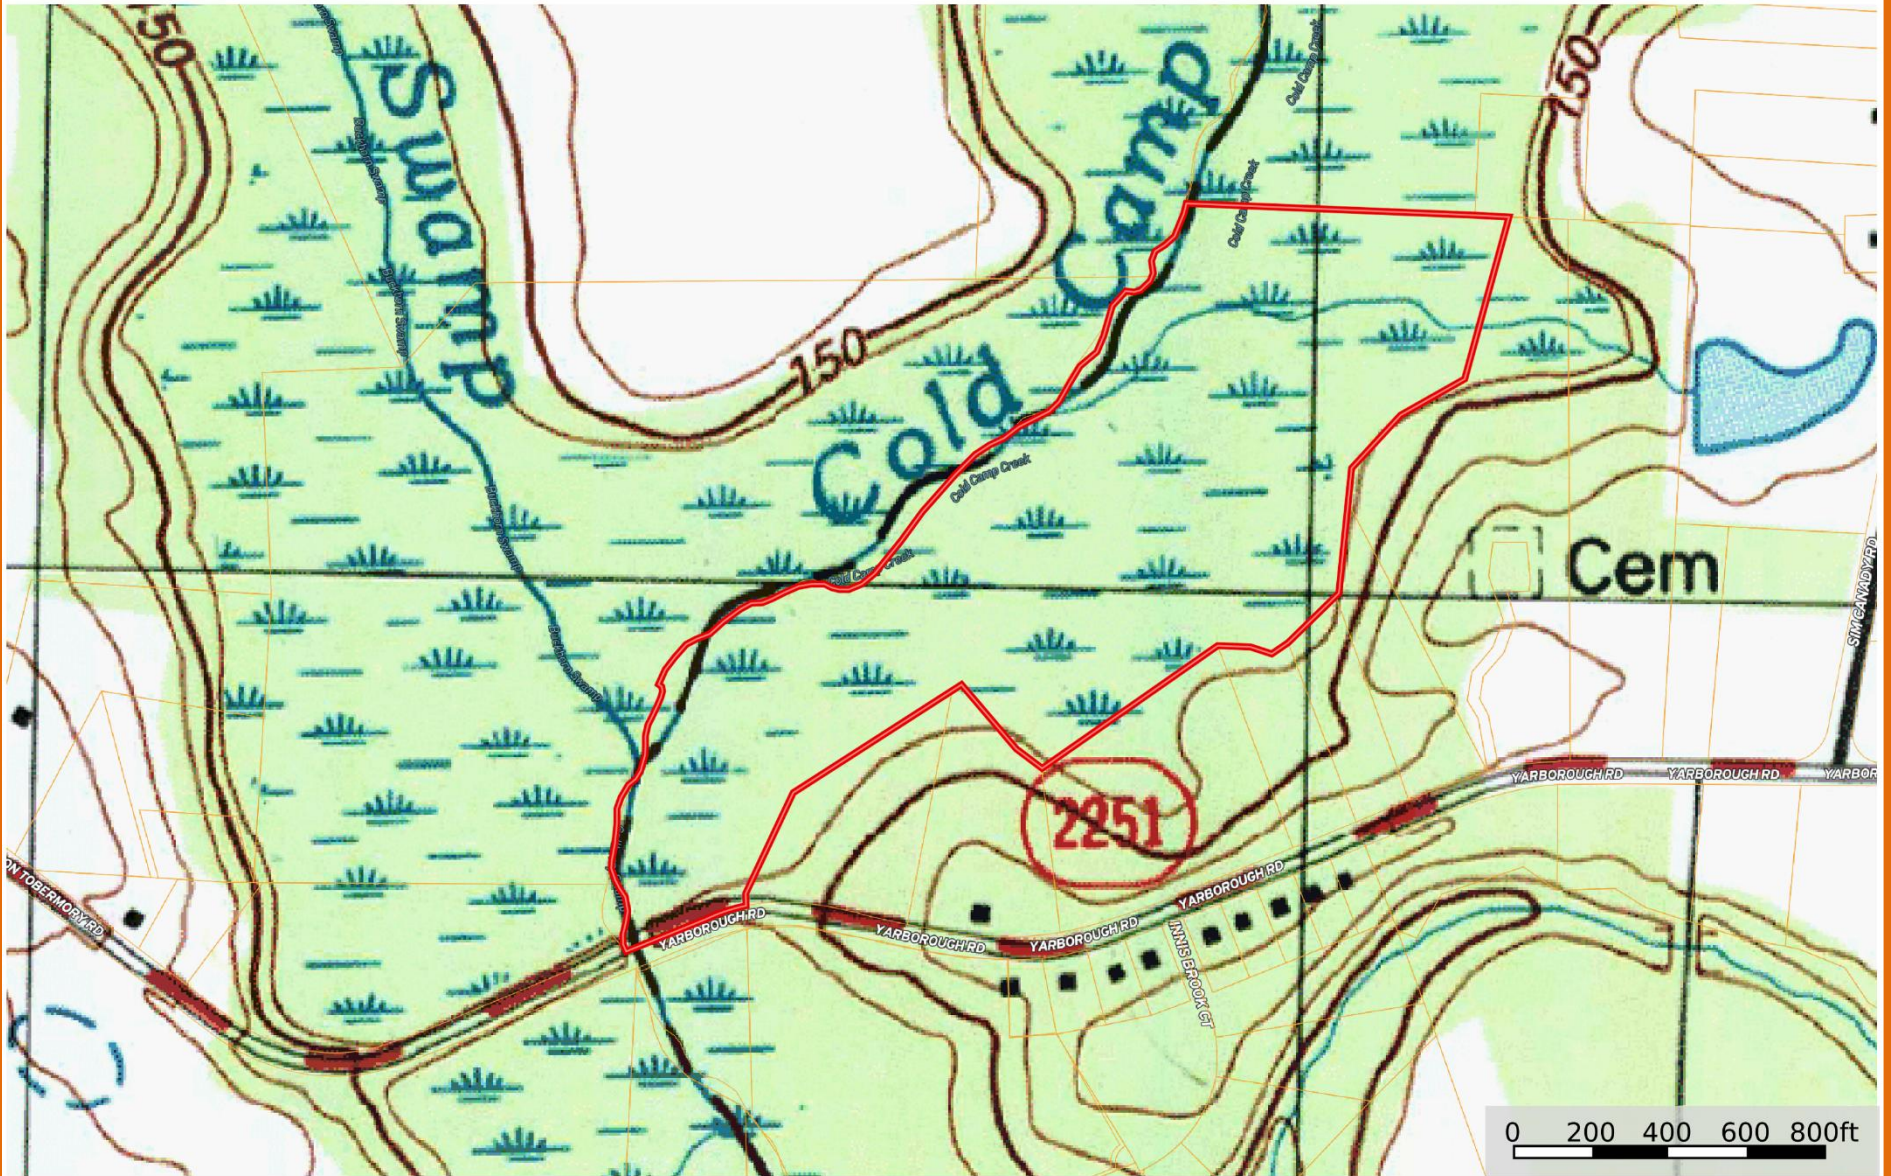

Yarborough Rd - Topography Map

Cumberland County, North Carolina, 35 AC +/-

 Boundary