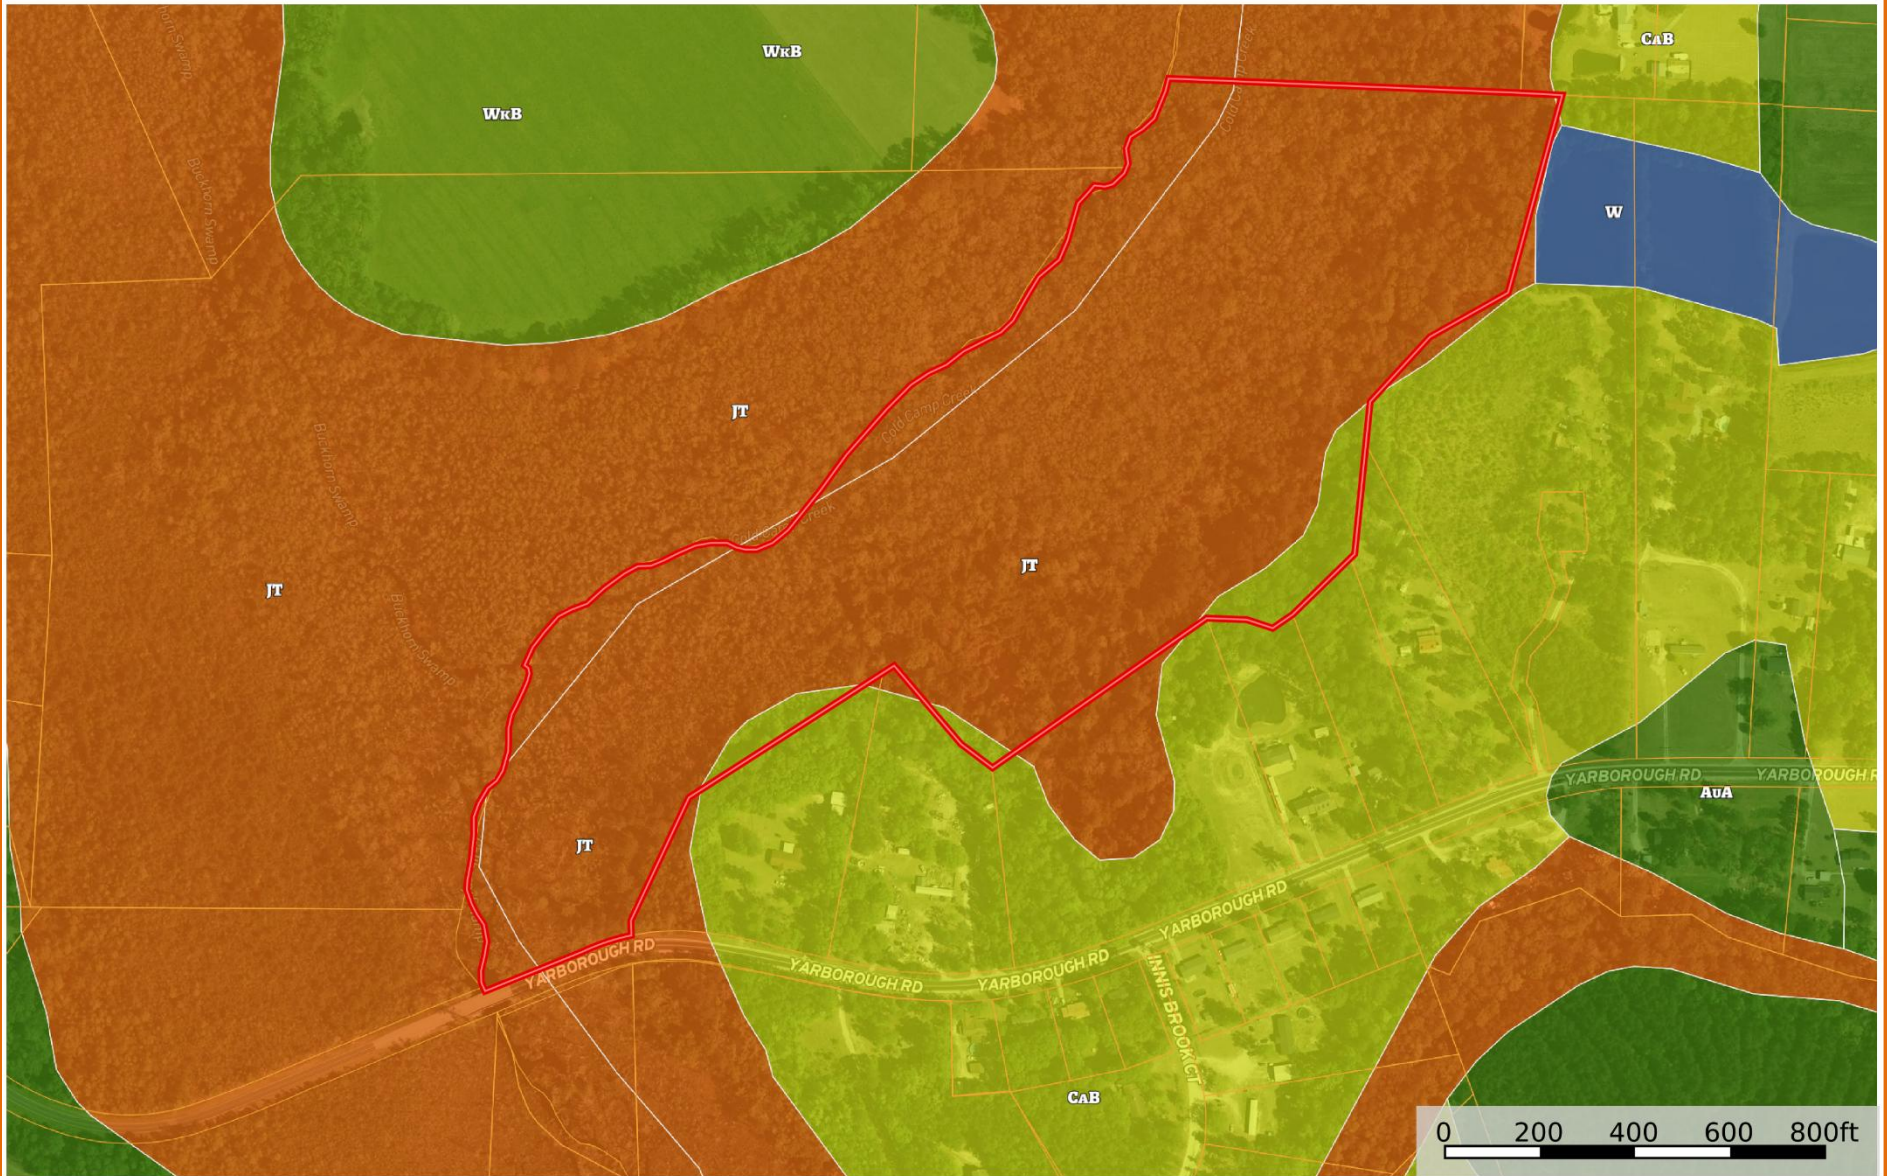

# Yarborough Rd - Soil Map

Cumberland County, North Carolina, 35 AC +/-

 Boundary