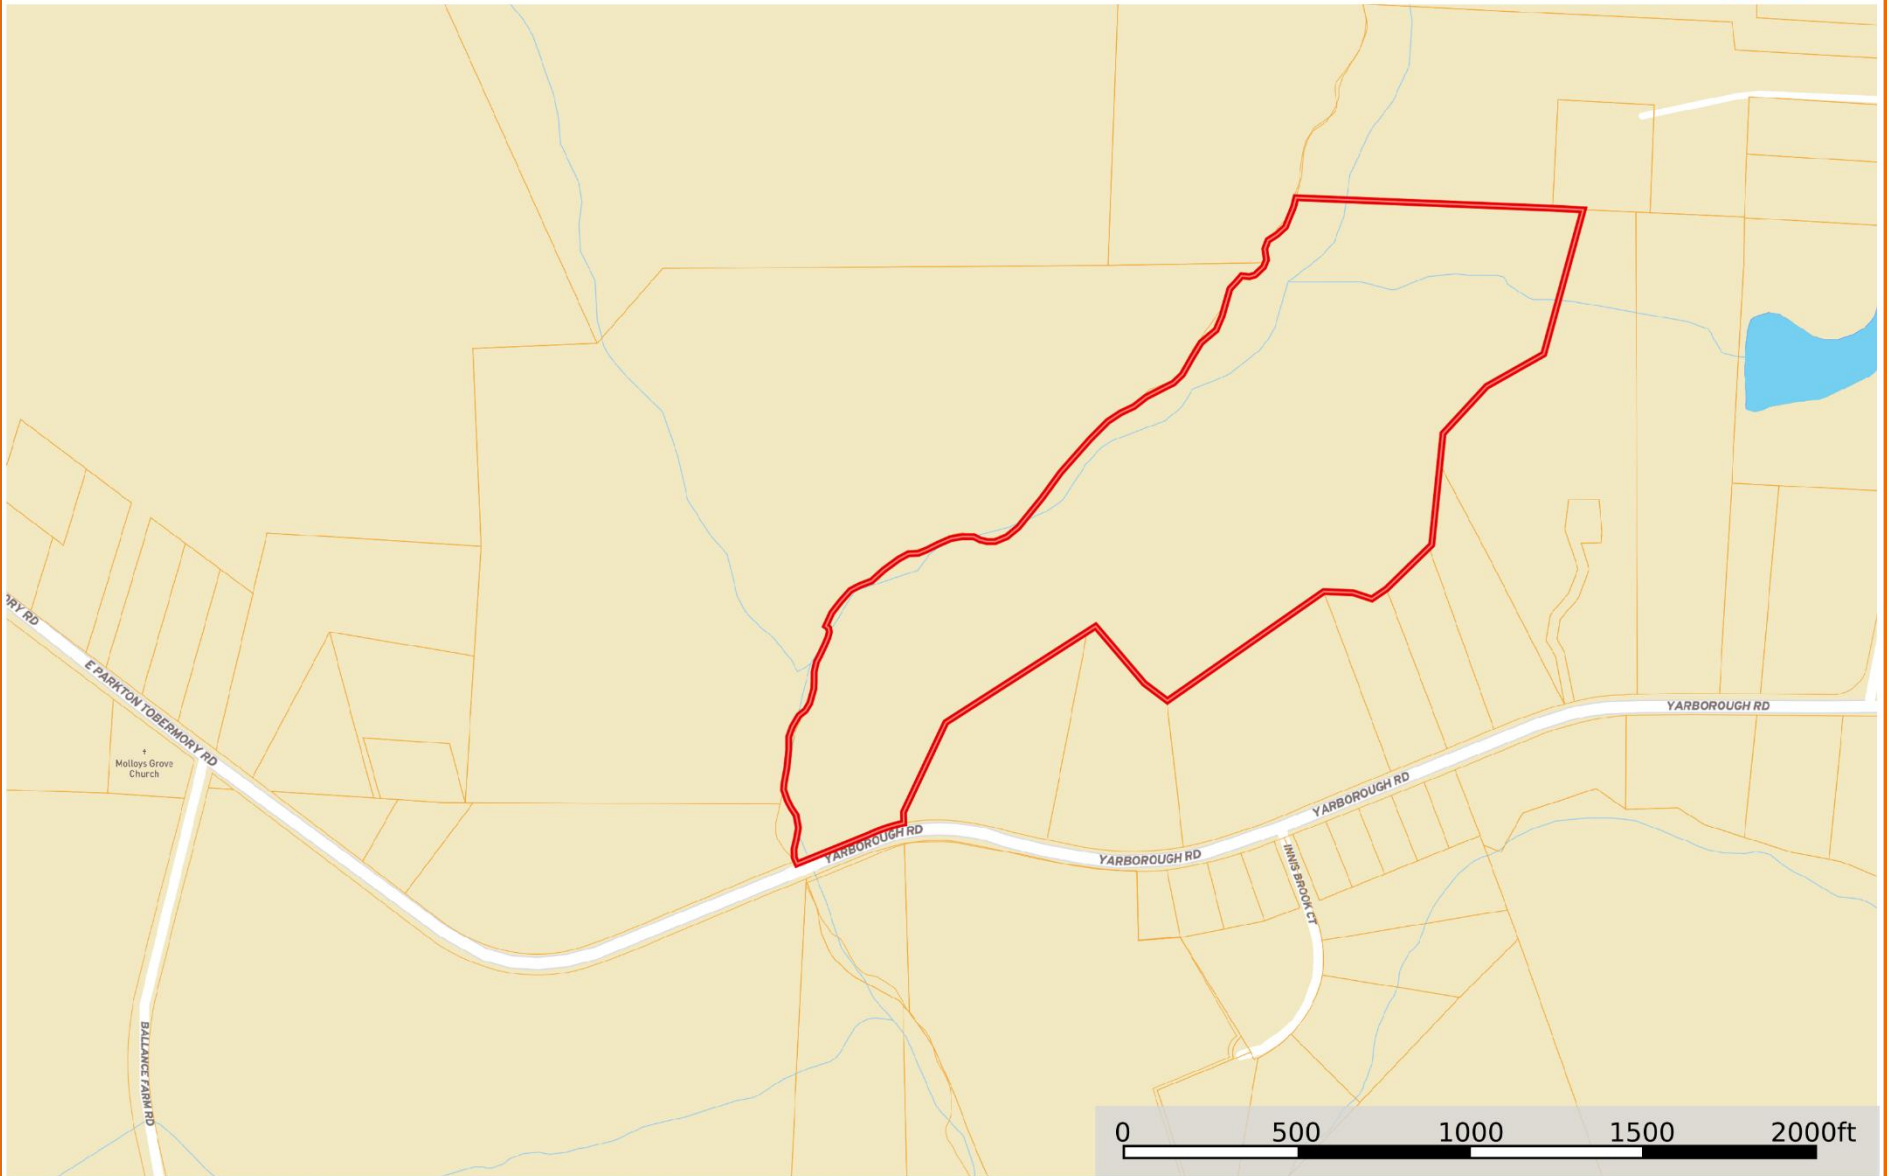

Yarborough Rd - Location

Cumberland County, North Carolina, 35 AC +/-

Boundary