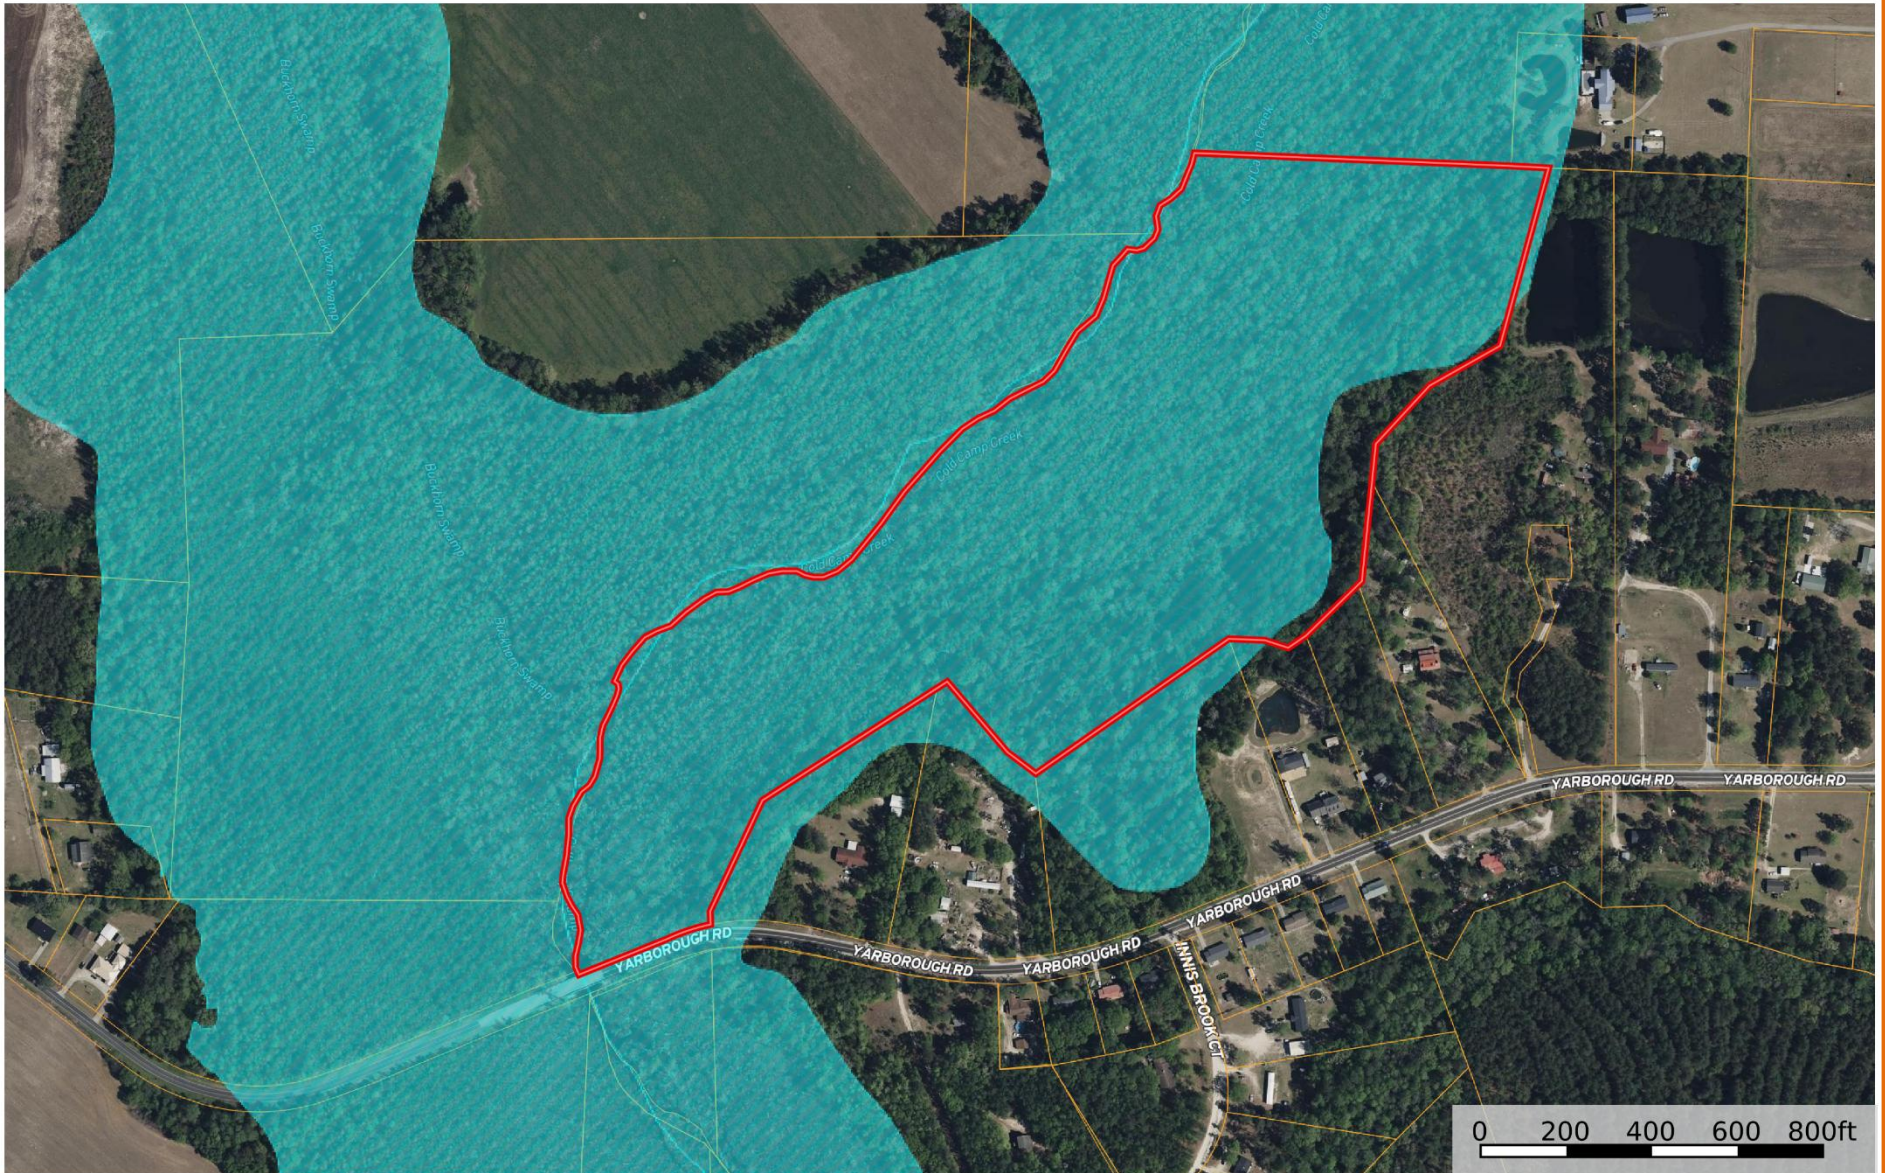

Yarborough Rd - Flood Map

Cumberland County, North Carolina, 35 AC +/-

- Boundary
- 100 Year Floodplain
- 500 Year Floodplain
- Floodway
- Special
- Unmapped/ Not Included