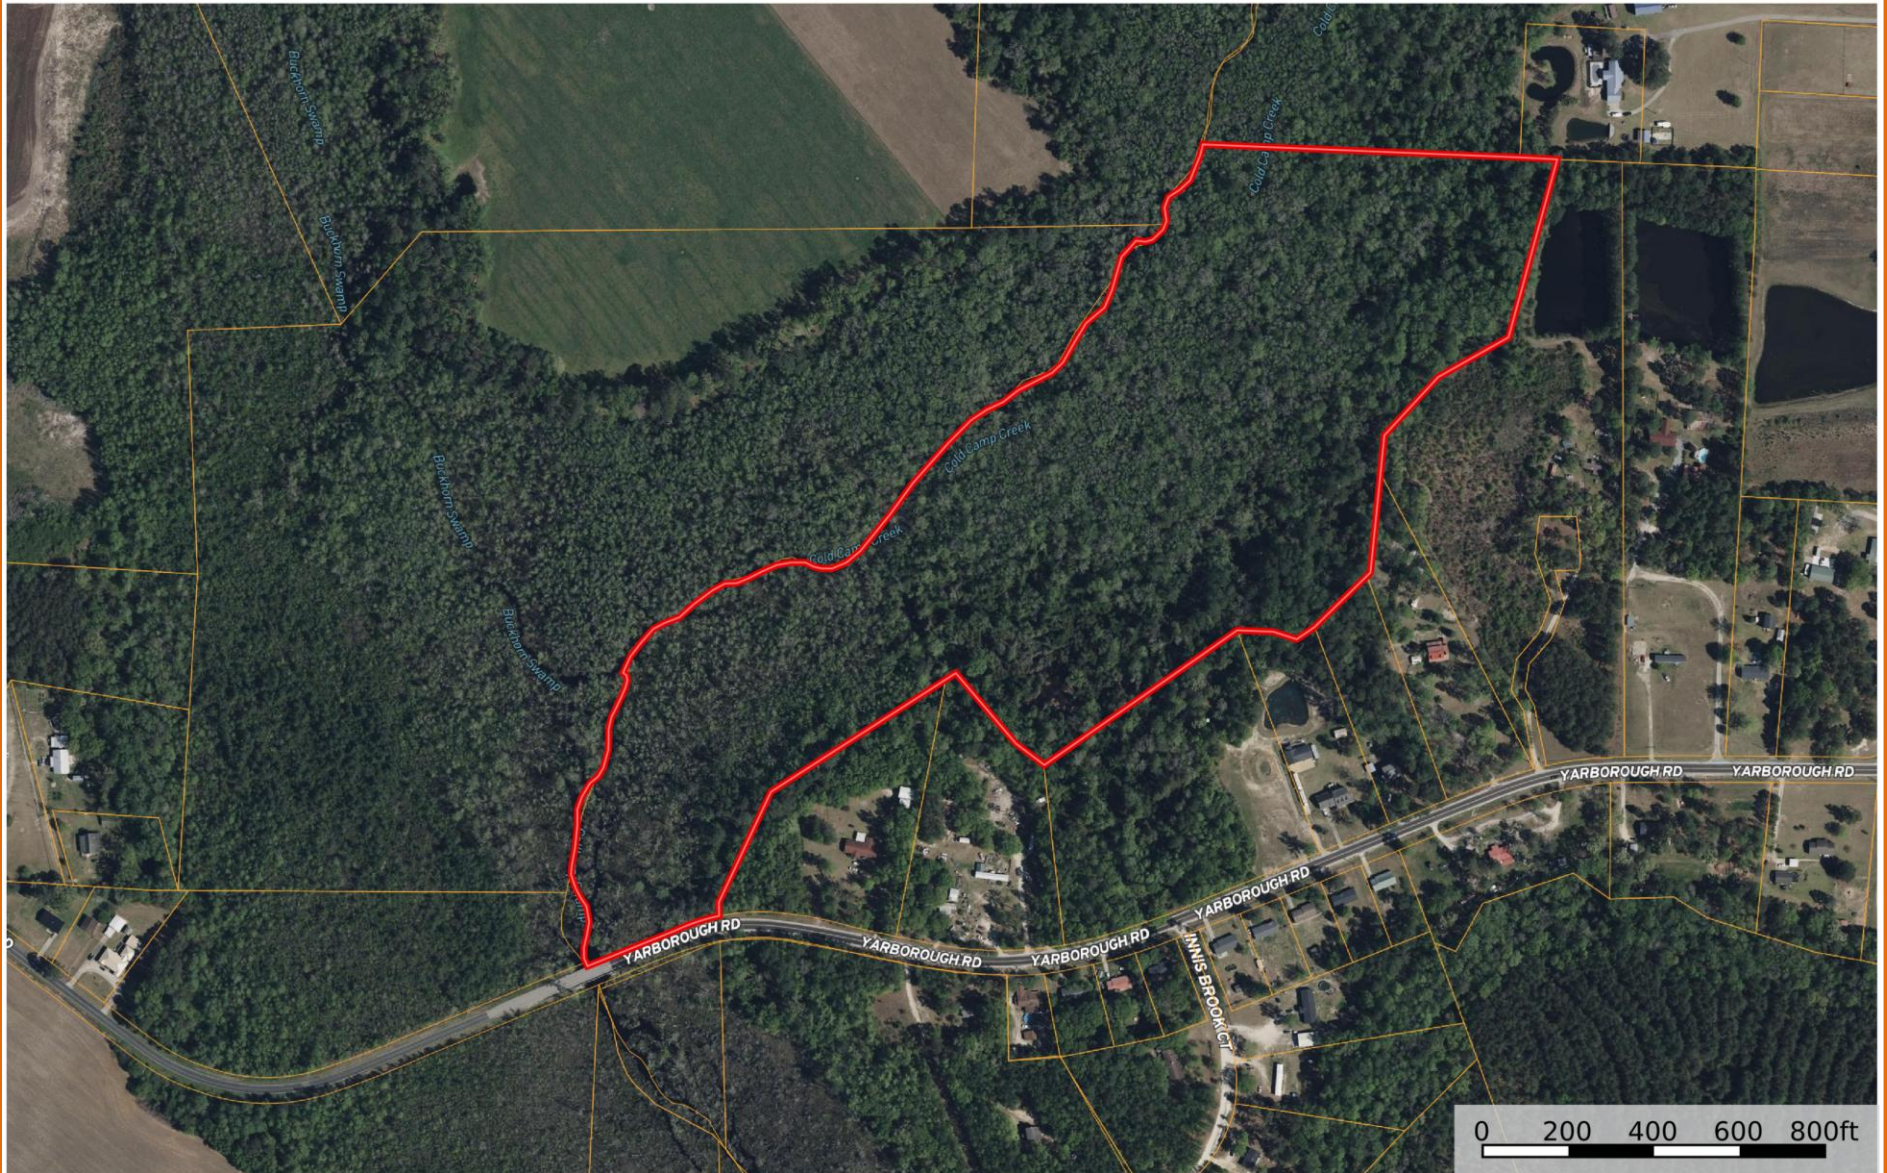

Yarborough Rd - Aerial

Cumberland County, North Carolina, 35 AC +/-

 Boundary