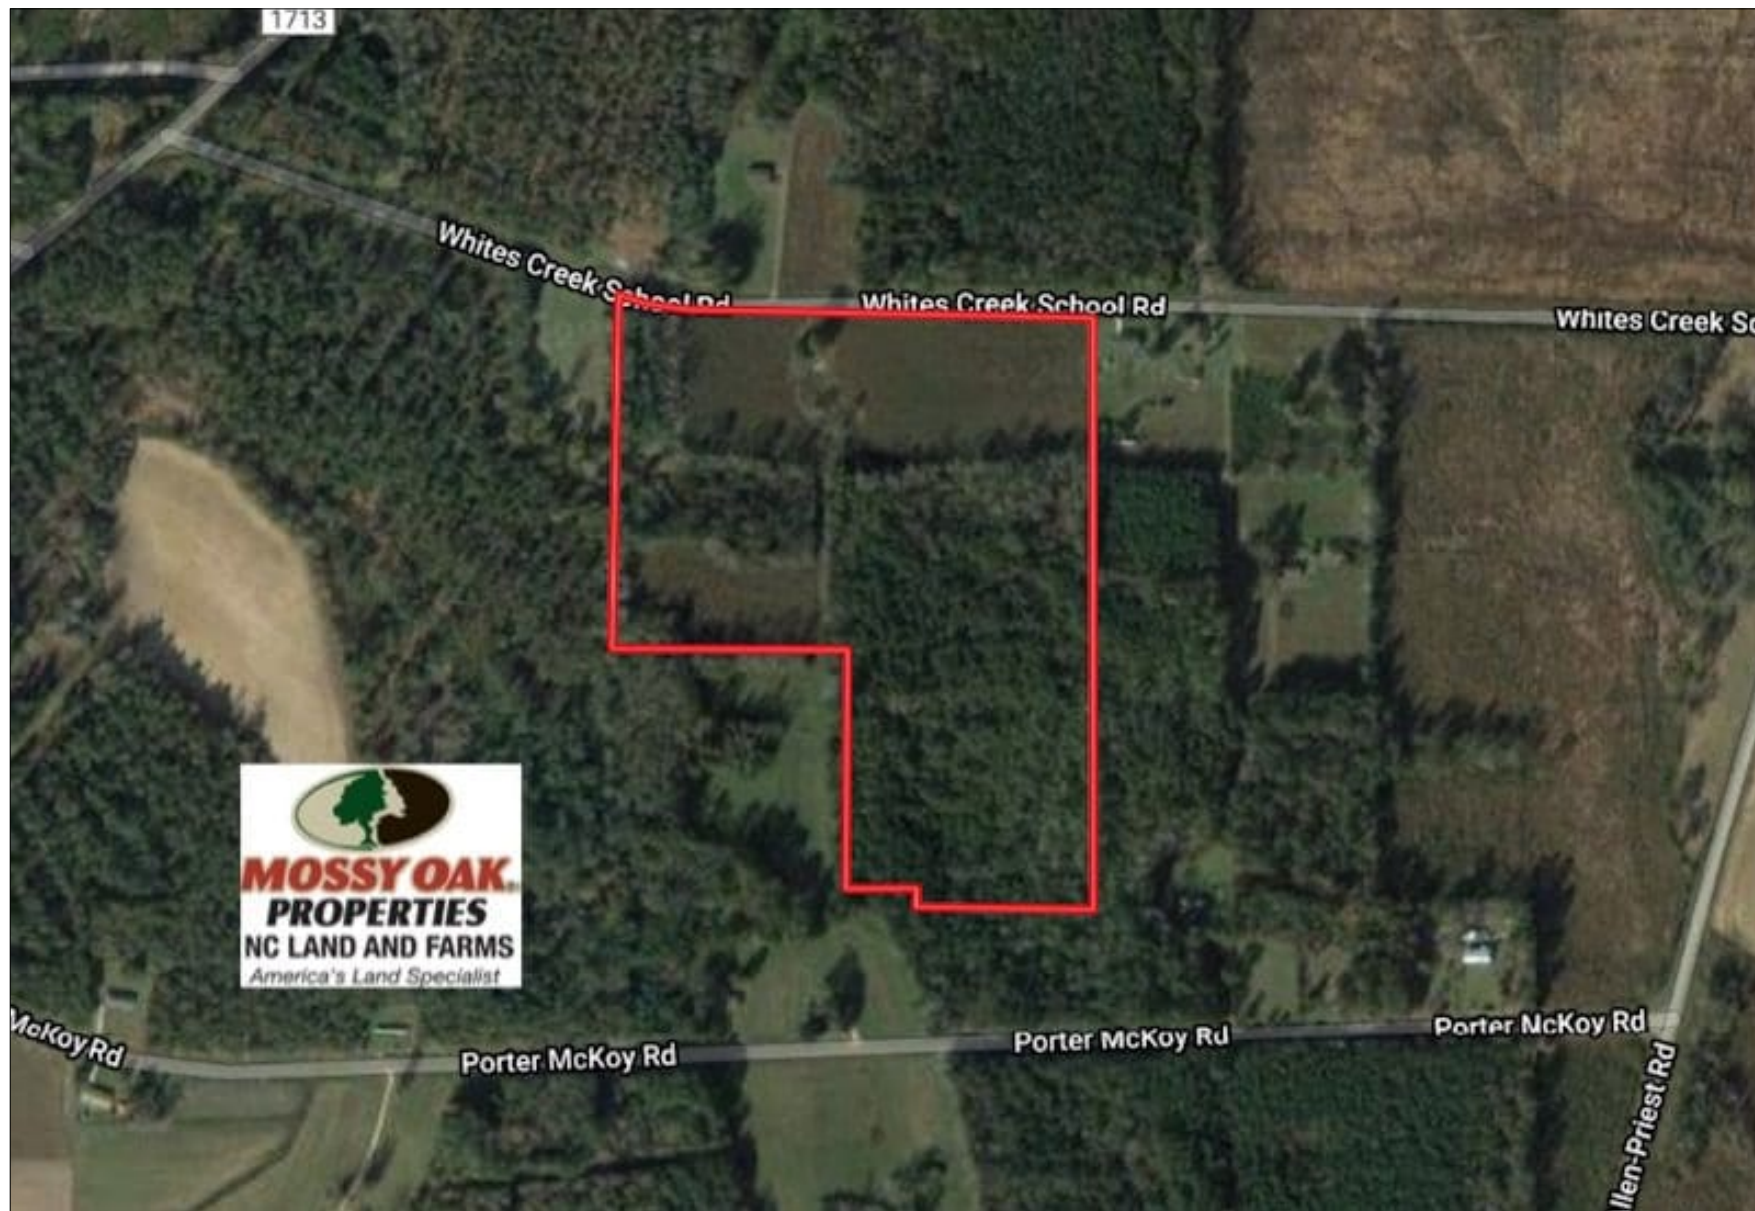

ROCK CREEK LAND COMPANY

(910) 617-4326
rockcreeklandcompany.com

SOLD!! 26 Acres of Farm and Timber Land with Home Site For Sale in Bladen County NC!

Address: 465 Whites Creek School Road, Council, NC 28434

Marty Lanier

(910) 617-4326 (cell)

marty@rockcreeklandcompany.com

Acreage: 26.76

Price: \$59,500

County: Bladen

GPS Location: 34.5291 X -78.5083

Deer Hunting

Located on Whites Creek School Road near Bladen Springs in Bladen County NC, this is a very nice small farm that offers great hunting and a home site in the country! A building pad and electricity is in place for your new home. A perfect food plot is located at the back of the farm that will be perfect for a tree stand for deer hunting or a turkey blind. Elizabethtown is only fifteen minutes away for shopping and dining. The Cape Fear River and White Lake are only a few minutes away for fishing, boating and water sports. If you are in the market for a very nice little farm, this one is for you.

For a bird's eye view of this property, visit our "MapRight" mapping system. Copy and paste this link into your browser: (<https://mapright.com/ranching/maps/f87e9f159c4855d31ed6e6d9523bbf47/share>), and then click on any of the icons to see beautiful photographs of the property taken from those locations. You can easily change the base maps to view aerial, topographic, infrared or street maps of the property. Take a look at the video of the property for a great aerial view!