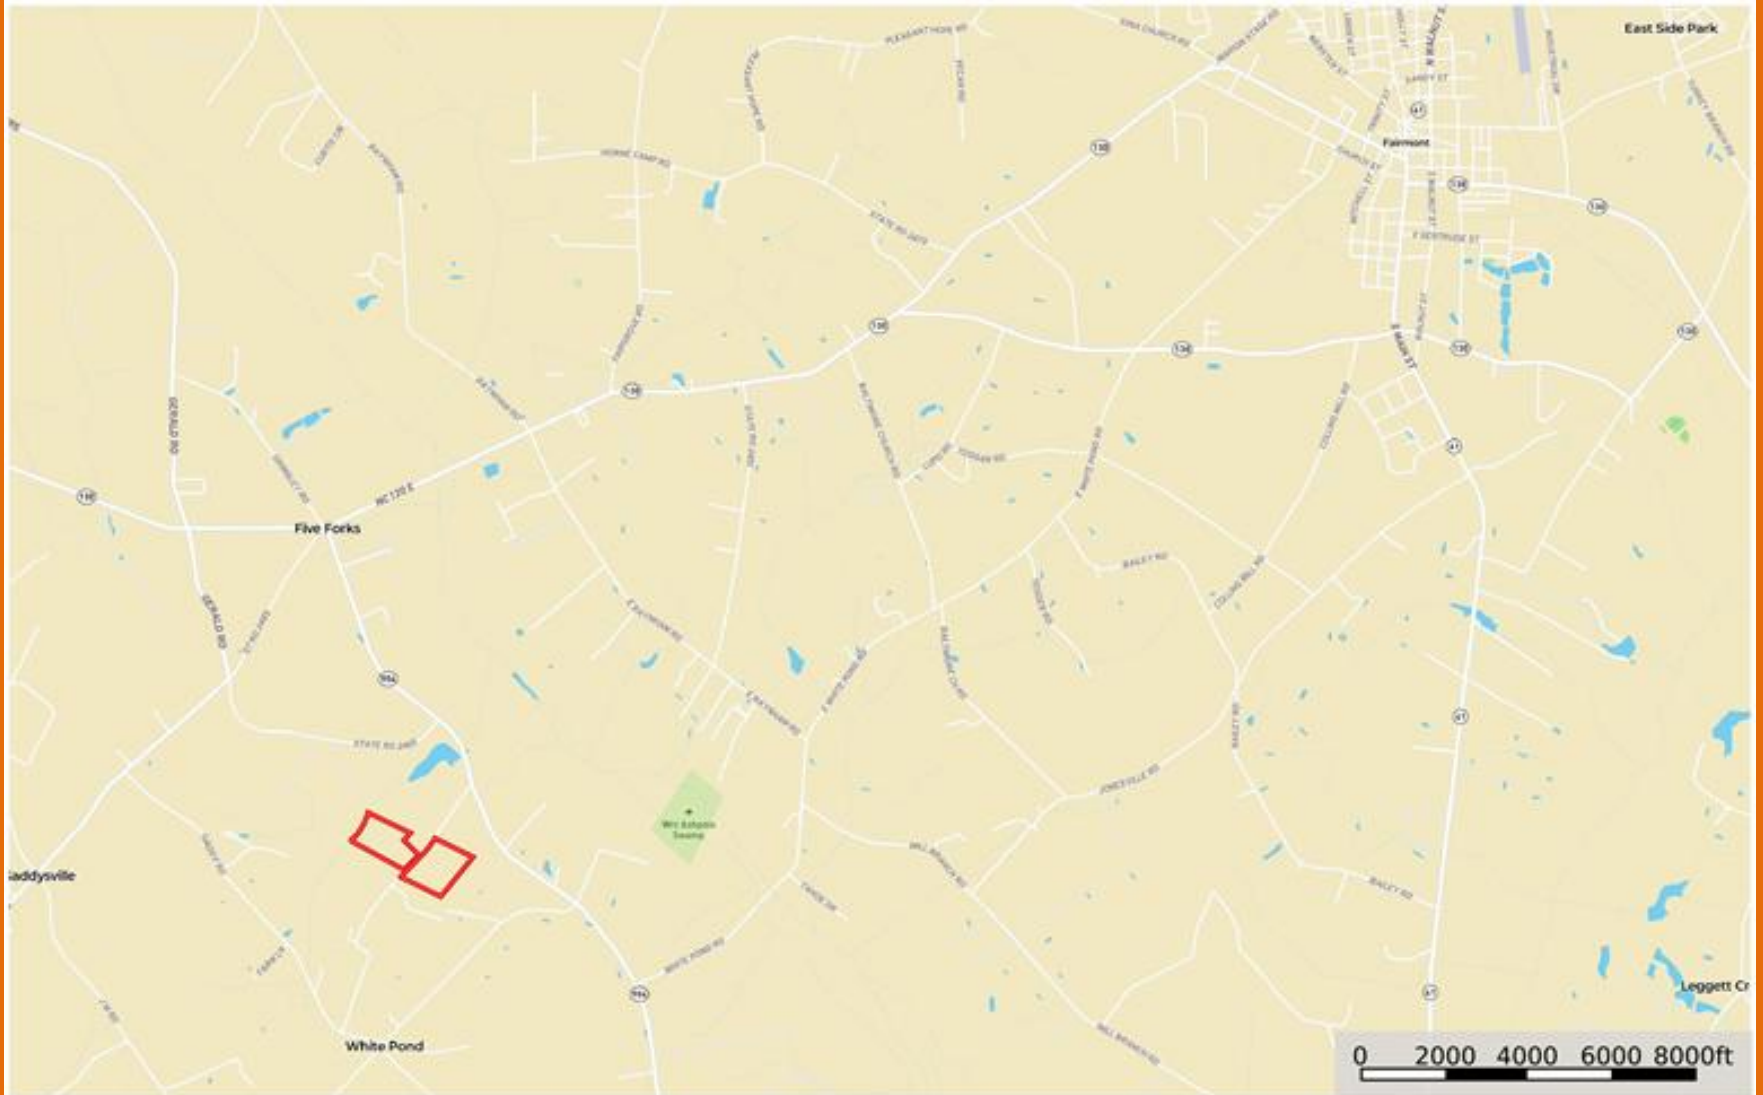

Sand Rock Road Farms Location Map

Robeson County, North Carolina, AC +/-

Boundary