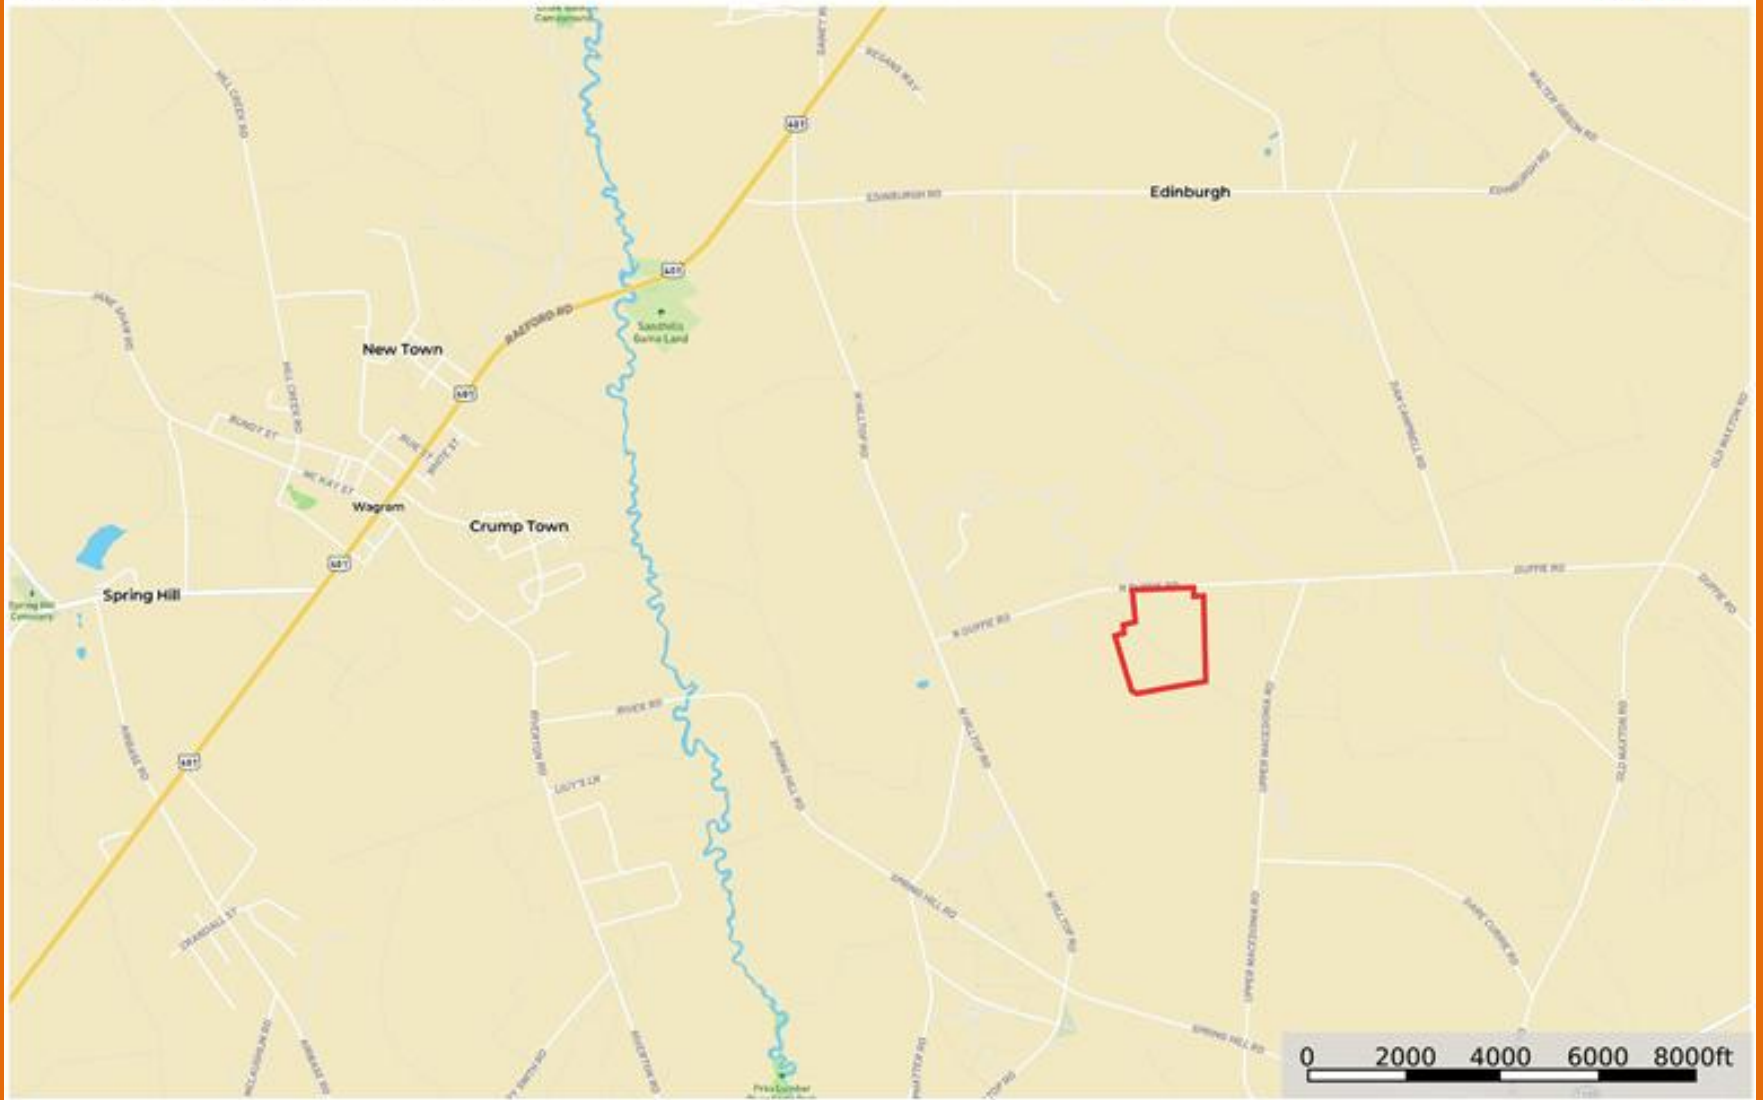

# North Duffie Road Farm Location Map

Hoke County, North Carolina, 75 AC +/-

Boundary