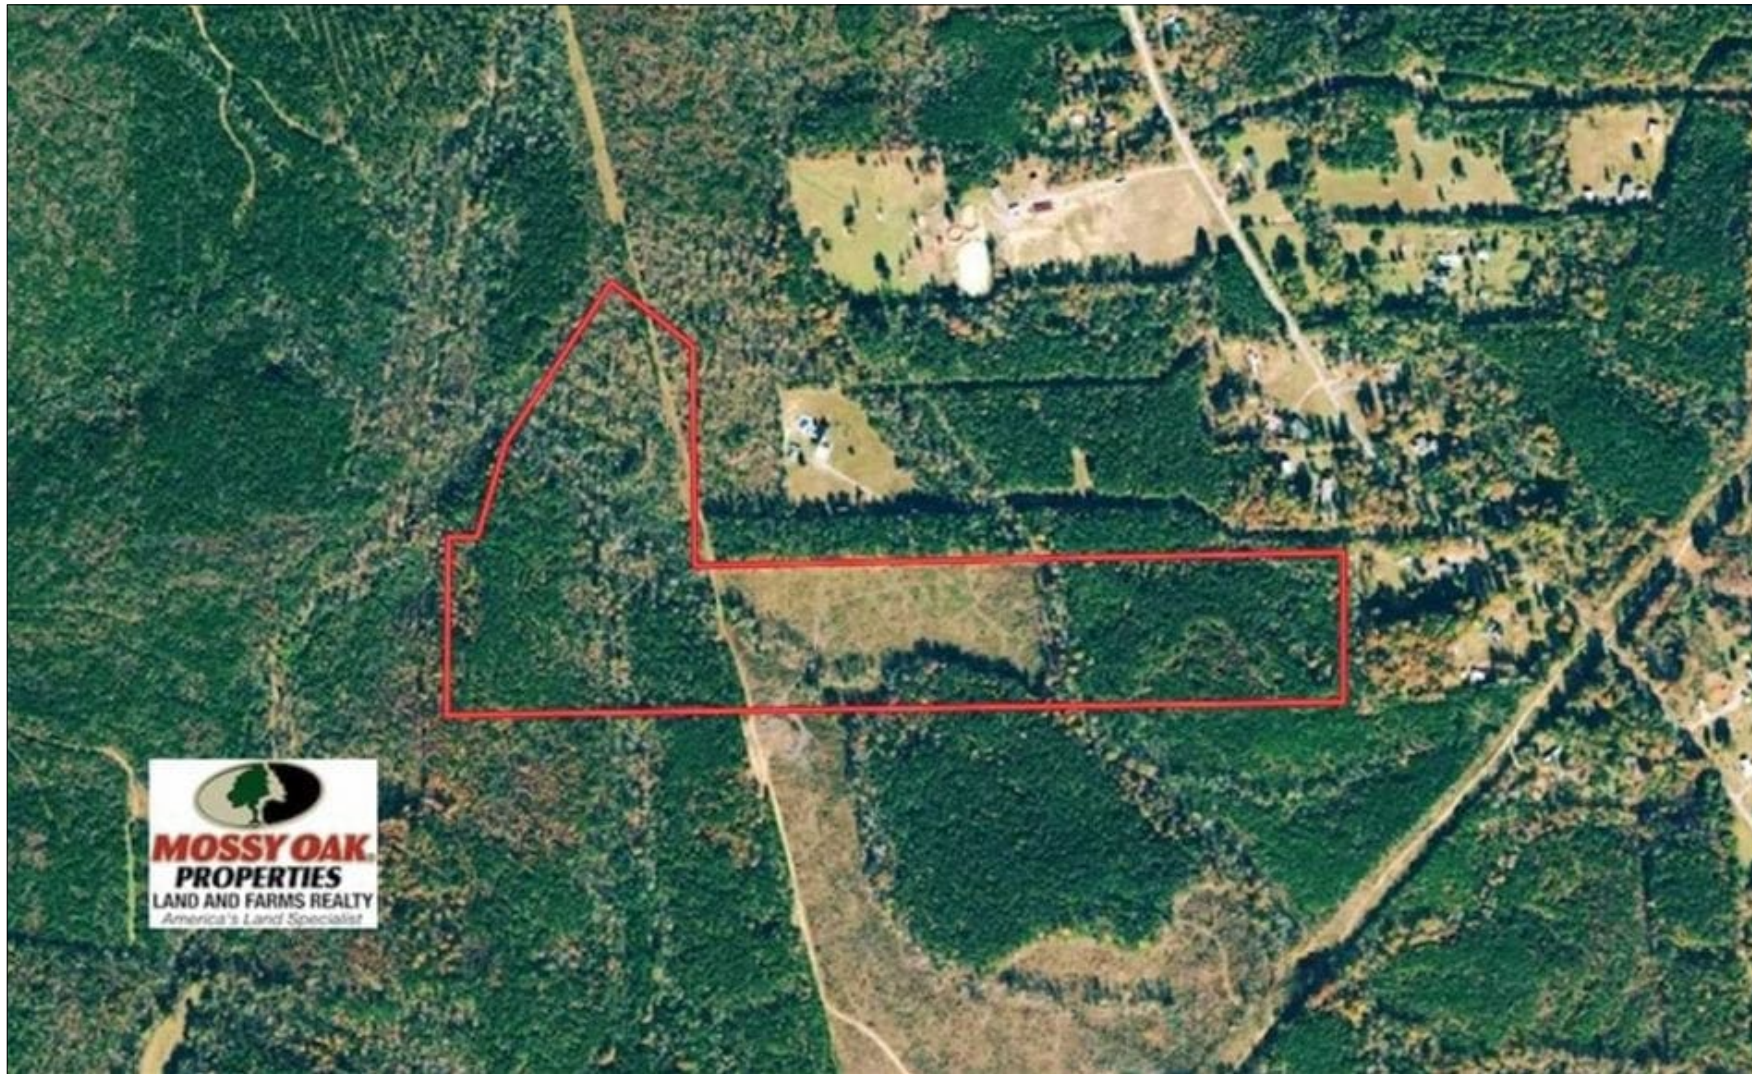

ROCK CREEK LAND COMPANY

(910) 617-4326
rockcreeklandcompany.com

**SOLD!! 50 Acres of Hunting and Timber Land
For Sale in Lee County NC!**

Address: Off Lanier Farm Road, Sanford, NC 27330

Marty Lanier

(910) 617-4326 (cell)

marty@rockcreeklandcompany.com

Acreage: 50.00

Price: \$125,000

County: Lee

GPS Location: 35.5208 X -79.0271

Deer Hunting

Equestrian

Hunting

Located on Lanier Farm Road near Sanford in Lee County North Carolina, this is a prime deer and turkey hunting property! Lee County is known to produce some big bucks every year. This tract has plenty of deer sign, and a Mossy Oak BioLogic food plot would turn it into a wildlife magnet. There are trails throughout the property for easy access. Tributaries of Bush Creek flowing through the property provide a water source for wildlife. There is merchantable pine timber on the property that can produce immediate income. Raleigh and Fayetteville are less than an hour away. There is frontage on Lanier Farm Road, and the seller is willing to deed access from Buckhorn Road. Acreage is approximate, and the buyer will be responsible for the survey.

For a birds eye view of this property, visit our MapRight mapping system. Copy and paste this link into your browser: (<https://mapright.com/ranching/maps/b3a2f1b97d824ce41fcb9dbe36d91652/share>), and then click on any of the icons to see beautiful photographs of the property taken from those locations. You can easily change the base maps to view aerial, topographic, infrared or street maps of the property. Take a look at the drone video of the property for a great aerial view!