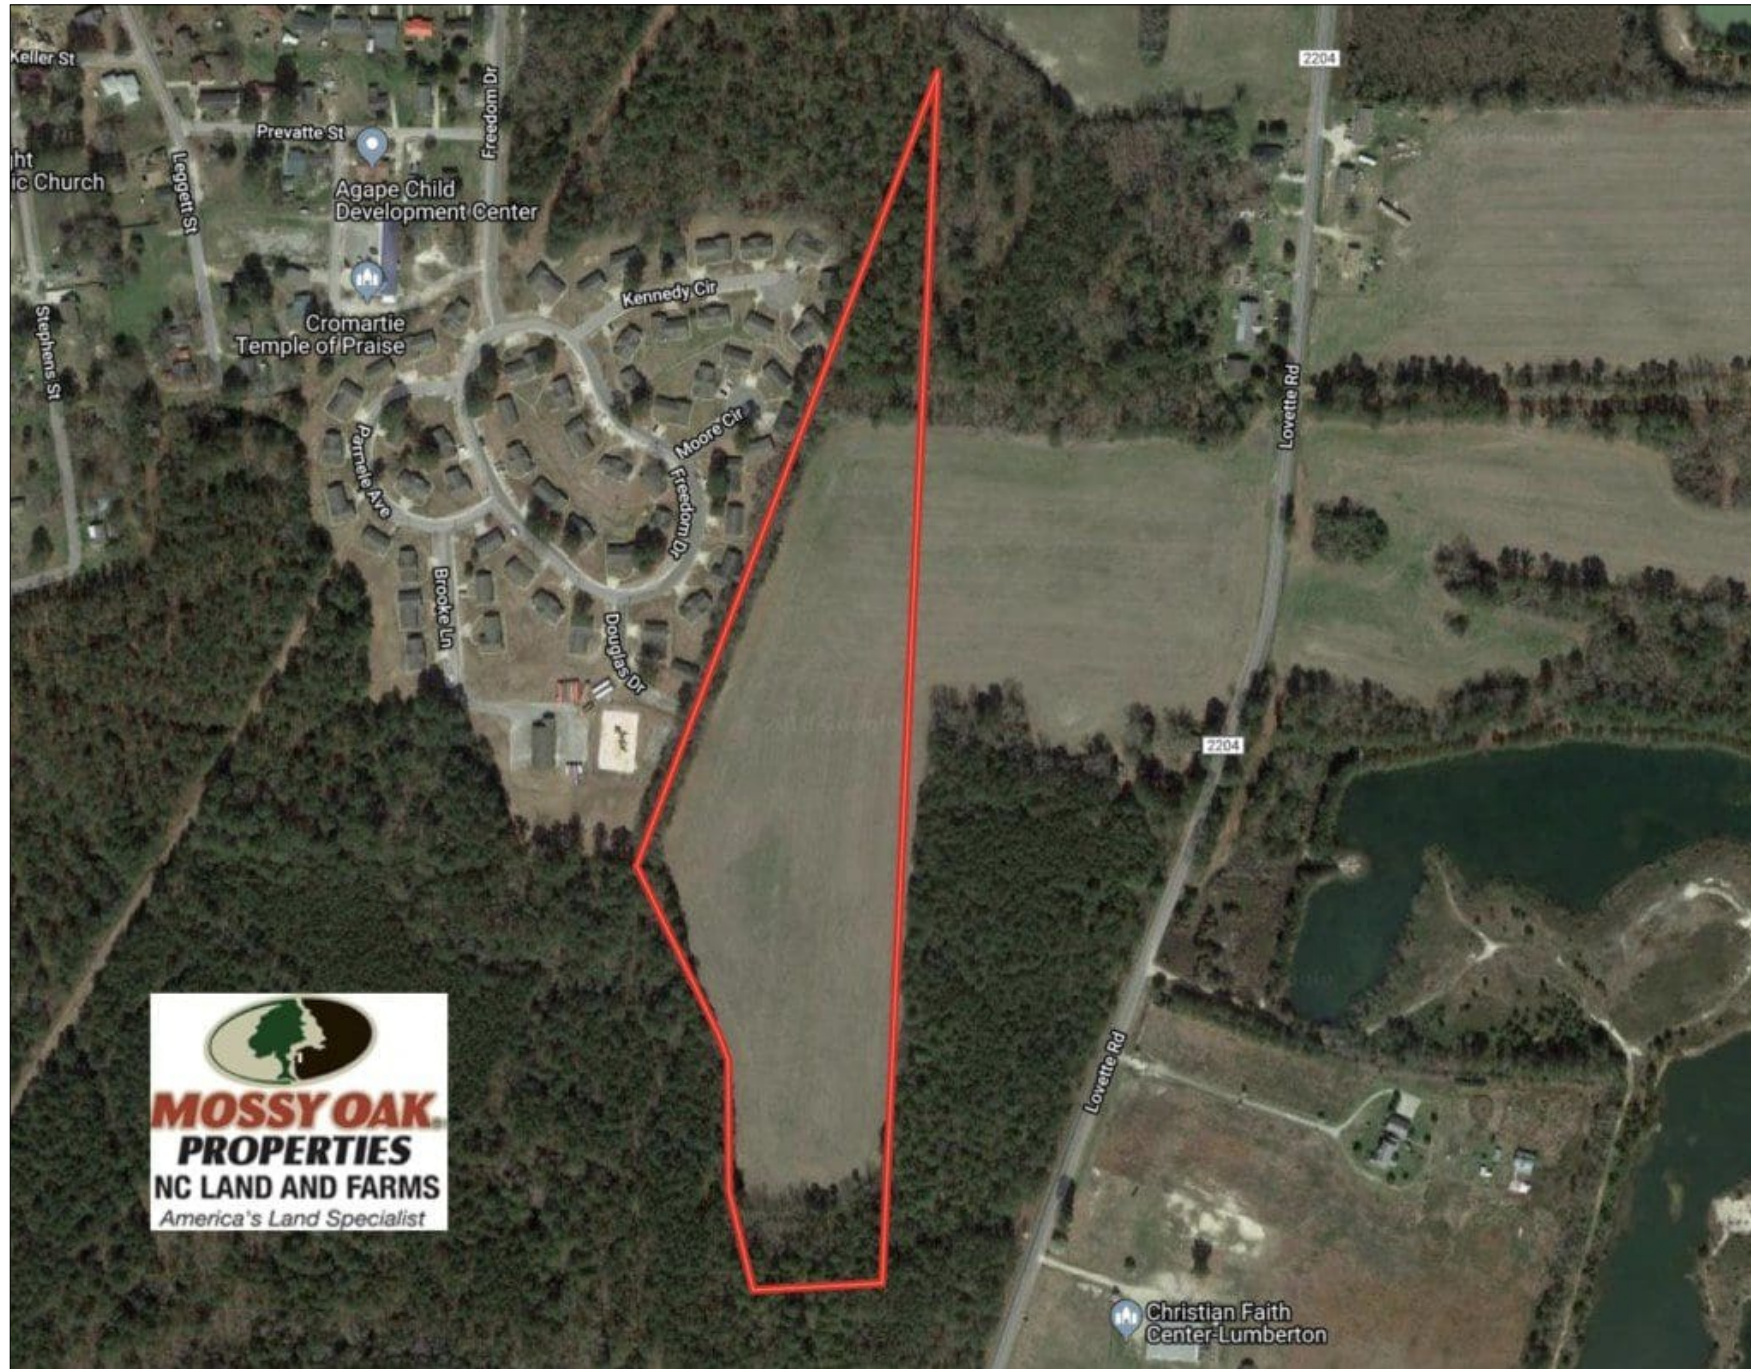

# ROCK CREEK LAND COMPANY

(910) 617-4326  
rockcreeklandcompany.com

**SOLD!! 18 Acres of Farm and Timber Land For Sale in Robeson County NC!**

**Address:** Off Lovette Road, Lumberton, NC 28358

**Marty Lanier**

(910) 617-4326 (cell)

marty@rockcreeklandcompany.com

**Acreage:** 17.62

**Price:** \$29,500

**County:** Robeson

**GPS Location:** 34.6002 X -79.0202

**Deer Hunting**

**Farmland**

**Small Game**

**Timberland**

**Turkey**

Listing Courtesy of Mossy Oak Properties/Land and Farms Realty.

With quality agricultural soils and a location close to town, this farm is a great investment!

Located off of Lovette Road near Lumberton in Robeson County North Carolina, this small farm offers numerous possibilities for a land investor. The soils are excellent farm land that produces good yields of corn and soybeans. The farm borders the city limits of Lumberton, which offers the opportunity for future residential development. Lumberton is the county seat of Robeson County and offers some excellent restaurants as well as shopping and a major hospital. The nationally recognized Wild and Scenic Lumber River is located close to the farm, and a public boat ramp for canoeing, fishing, and hunting is only a few minutes away. Deer hunting is great on the farm as well. The sellers are motivated and ready to consider all offers!

For a birds eye view of this property, visit our MapRight mapping system. Copy and paste this link into your browser: ( <https://mapright.com/ranching/maps/aca0a8e60a30180d67b8704c06e734d3/share> ), and then click on any of the icons to see beautiful photographs of the property taken from those locations. You can easily change the base maps to view aerial, topographic, infrared or street maps of the property.