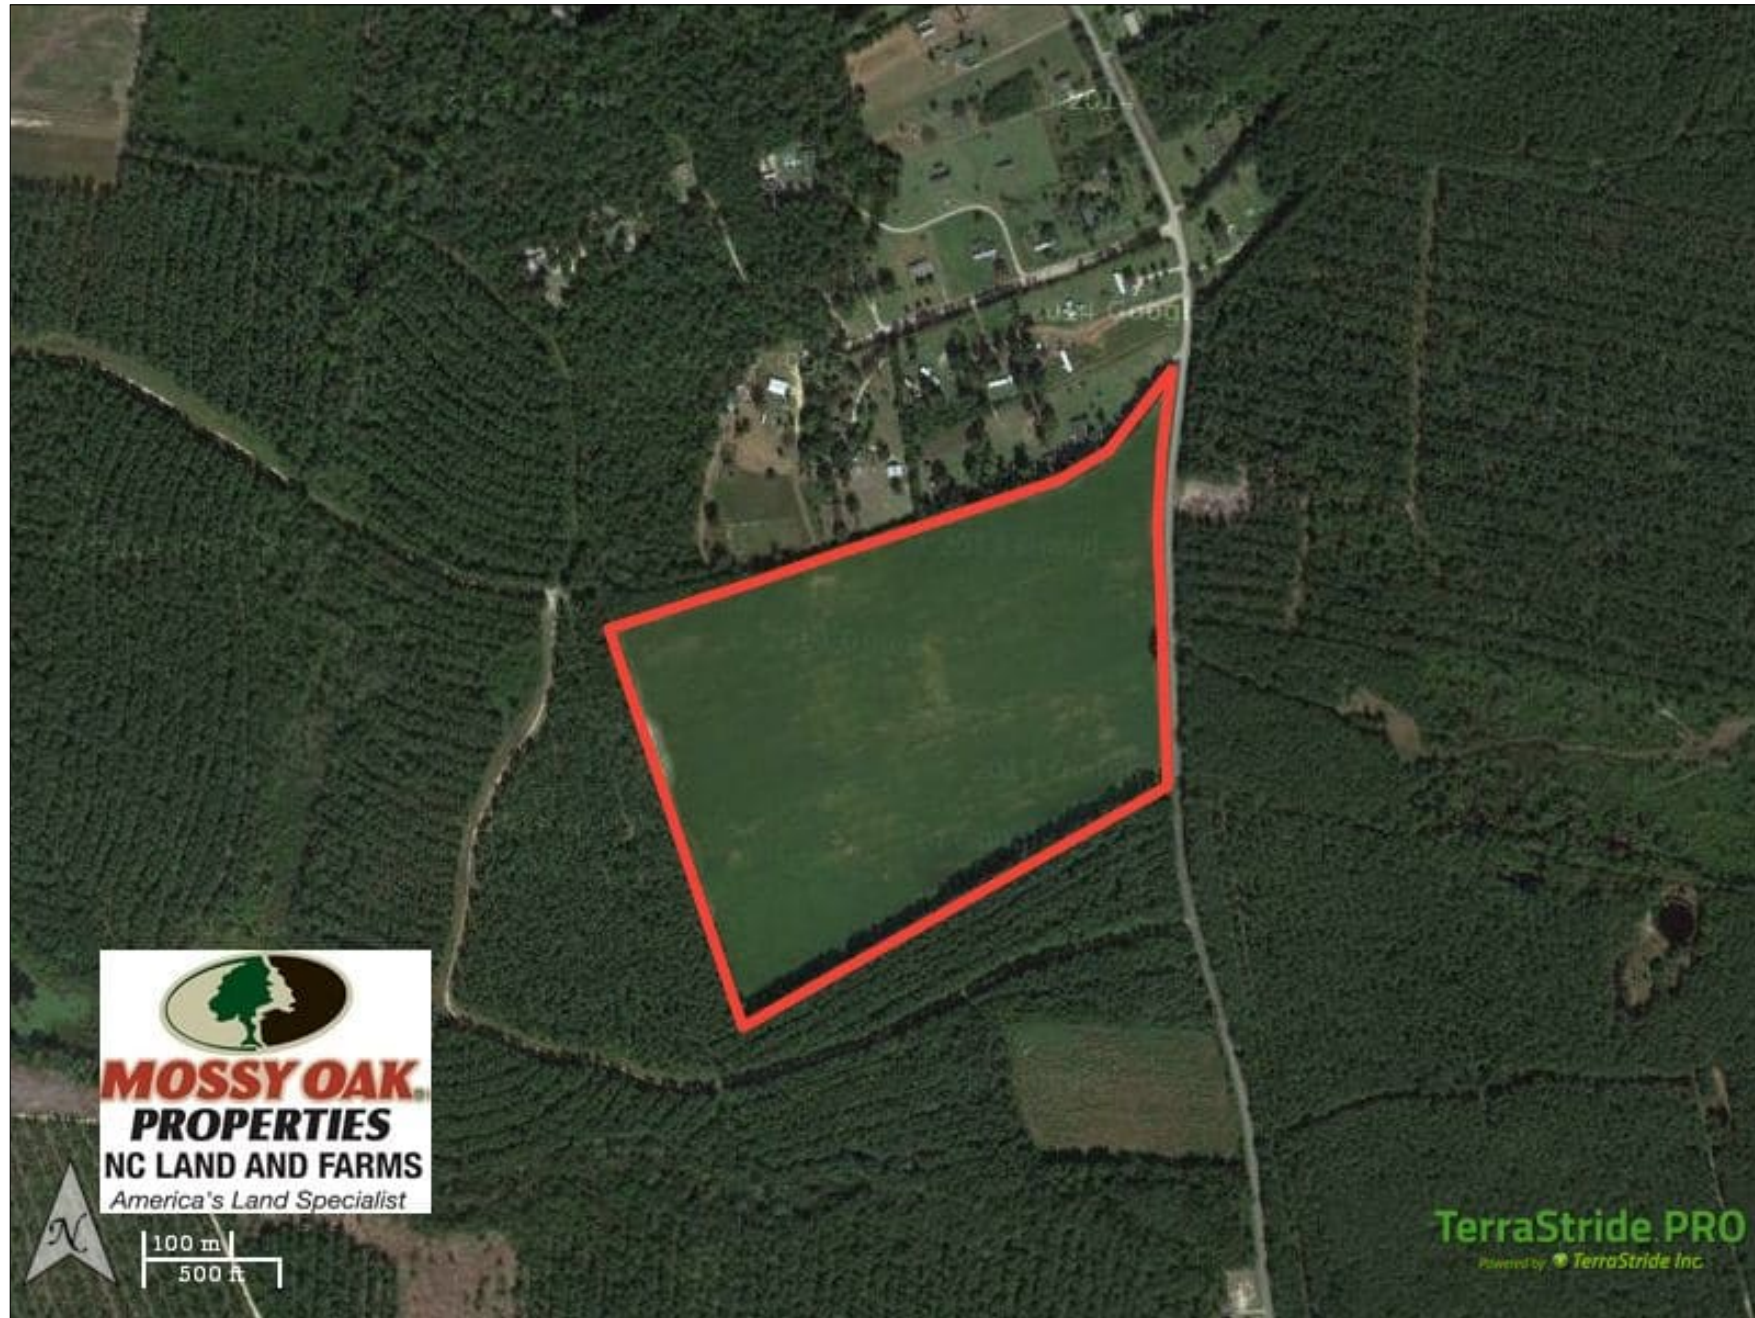

SOLD!! 40 Acre Farm for Sale in Brunswick County NC!

ROCK CREEK LAND COMPANY

(910) 617-4326
rockcreeklandcompany.com

Address: Goose Neck Road, Riegelwood, NC 28456

Marty Lanier

(910) 617-4326 (cell)

marty@rockcreeklandcompany.com

Acreage: 40.00

Price: \$199,500

County: Brunswick

GPS Location: 34.3312 X -78.1599

Deer Hunting

Small Game

Timberland

Turkey

Listing Courtesy of Mossy Oak Properties/Land and Farms Realty.

Cleared land with great soils being offered for sale in fast growing Leland area of northern Brunswick County!

Located on Goose Neck Road near the town of Northwest in northern Brunswick County North Carolina, this cleared farm offers multiple potential uses. It features great soil types for agriculture or timber production. It would make a great horse farm with the addition of fencing and stables. There is great deer and turkey hunting on the farm. The property is well suited for residential development and is located in one of the fastest growing counties in the country. Leland is only a few minutes away for great restaurants and shopping. This is a rare opportunity to have a farm and home site in the country that is very convenient to Wilmington and the beautiful beaches of southeastern North Carolina!

For a bird's eye view of this property, visit our "MapRight" mapping system. Copy and paste this link into your browser: (<https://mapright.com/ranching/maps/60f22a0c2274fd4c9d45ab5d771ec001/share>), and then click on any of the icons to see beautiful photographs of the property taken from those locations. You can easily change the base layers to view aerial, topographic, infrared or street maps of the area.