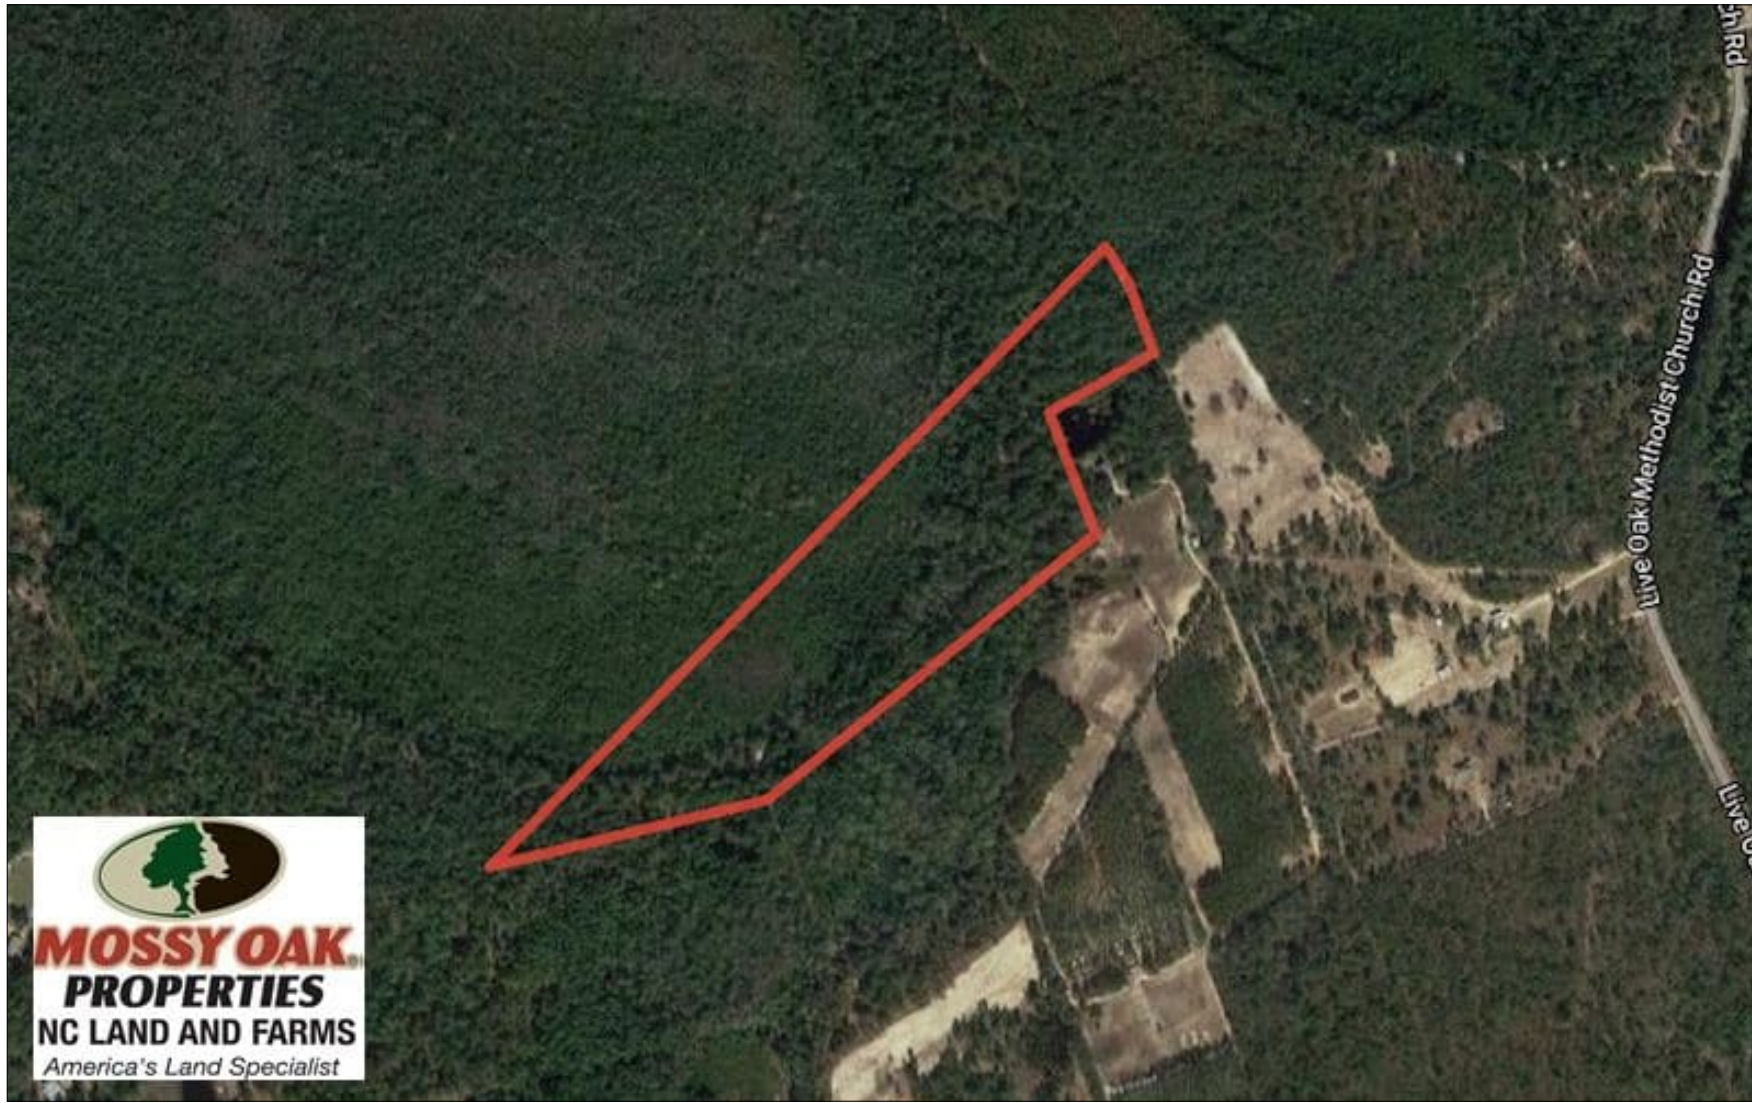

ROCK CREEK LAND COMPANY

(910) 617-4326
rockcreeklandcompany.com

SOLD!! 25 Acres of Hunting Land For Sale in Bladen County NC!

Address: , White Oak, NC 28399

Marty Lanier

(910) 617-4326 (cell)

marty@rockcreeklandcompany.com

Acreage: 25.00

Price: $24,500

County: Bladen

GPS Location: 34.8186 X -78.7247

Deer Hunting

Small Game

Timberland

Turkey

Listing Courtesy of Mossy Oak Properties/Land and Farms Realty.

With a secluded location and plenty of game, this is an affordable hunting property!

Located between Highway 53 and Live Oak Methodist Church Road near White Oak in Bladen County North Carolina, this heavily wooded property has excellent game populations. It is located on the edge of a Carolina Bay, which provides perfect bedding areas for deer and black bear. Elizabethtown, Fayetteville, and Lumberton are only a few minutes away. There is no known deeded access. Access to be obtained by buyer.

For a birds eye view of the property visit our "MapRight" mapping system. Copy and paste this link into your browser (<https://mapright.com/ranching/maps/a1693bf3eb016543049c46b34ba77ff0/share>) and then click on any of the icons to see photographs taken from those. Click around and change the base layers to view topographic or hydrology maps of the area.

Let Marty Lanier, a Certified Land Specialist with Mossy Oak Properties/NC Land and Farms, connect you with the right piece of property that will fill your dreams and inspire your imagination. If you are looking to buy rural land in North Carolina or South Carolina, then working with Marty Lanier is the natural choice.

"I love working with rural land, and I want to help you discover the unique bond with the land and it's wildlife that only comes with owning your own "fist full of dirt"."

For more information on this or other Hunting Land For Sale in Bladen County NC, contact Marty Lanier at (910) 617-4326, email mianier@mossyoakproperties.com, or visit nclandandfarms.com.