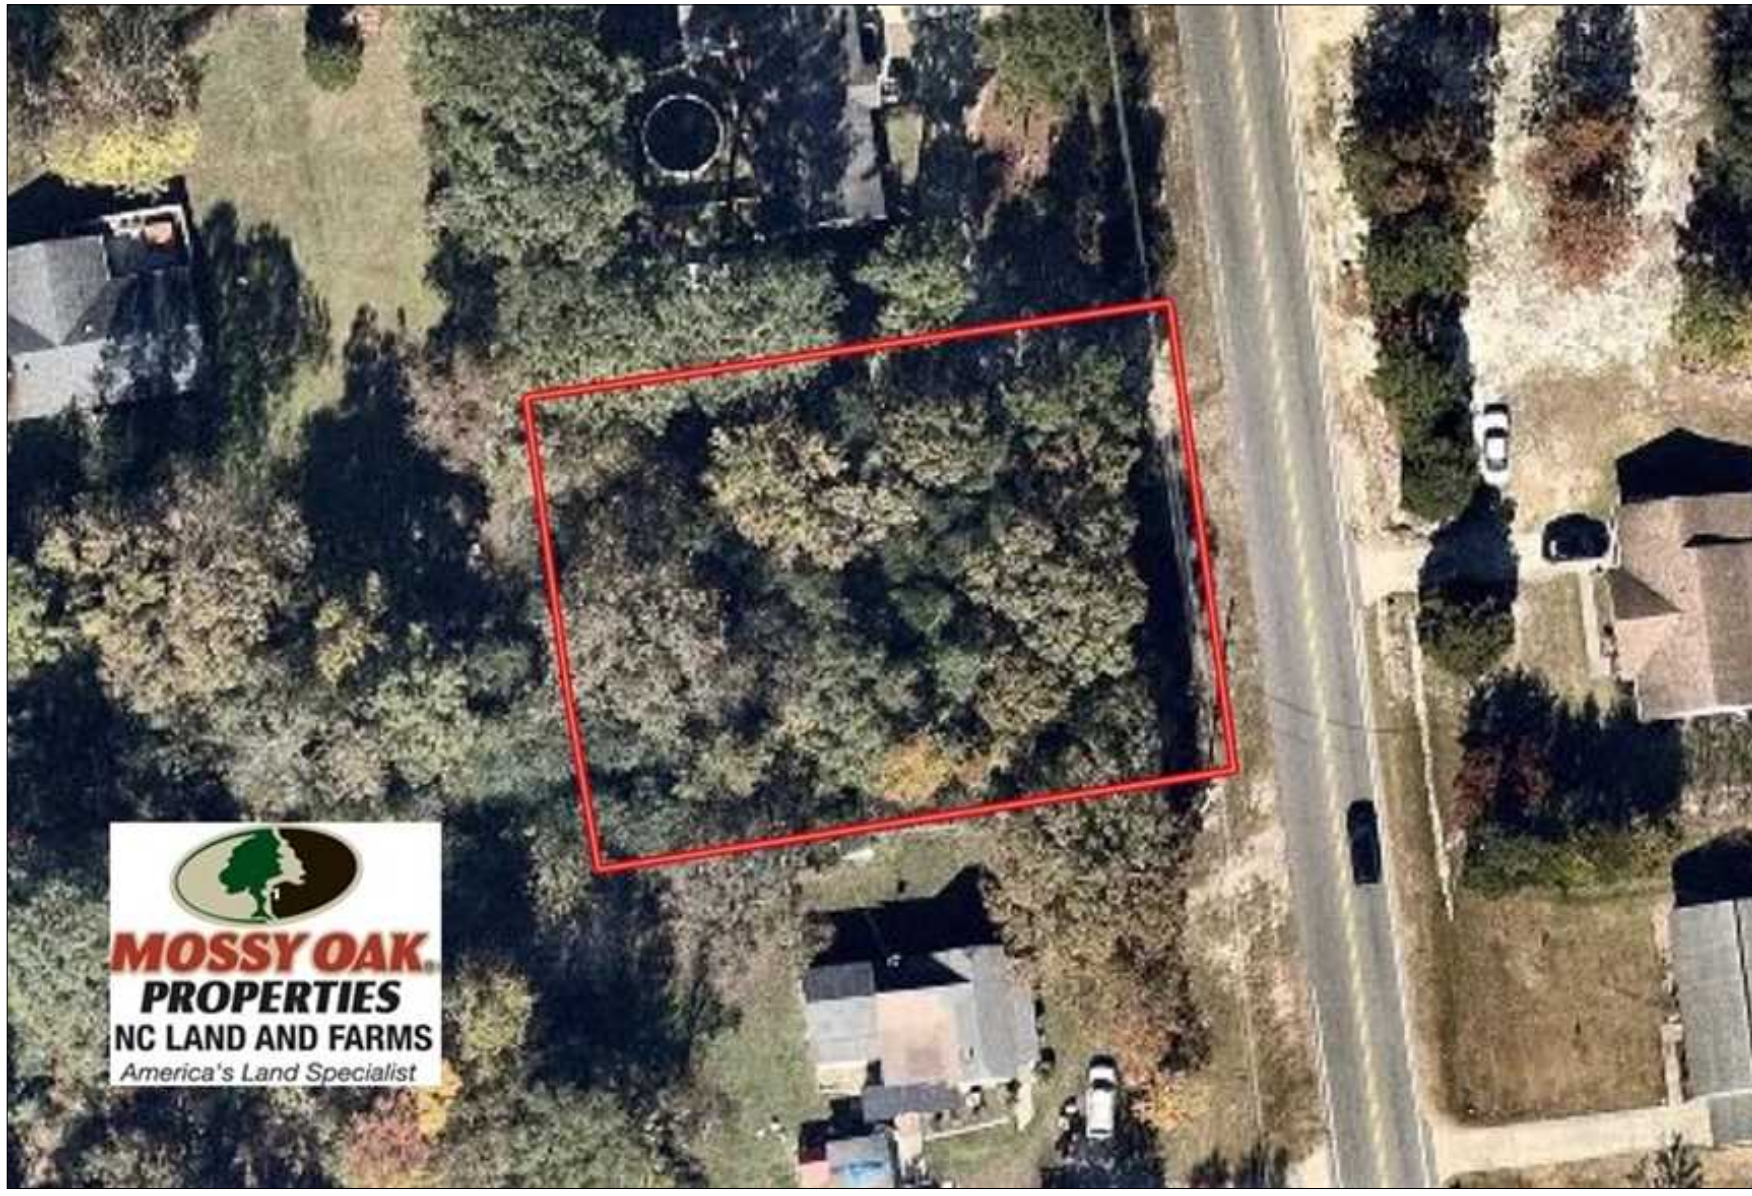

ROCK CREEK LAND COMPANY

(910) 617-4326
rockcreeklandcompany.com

**SOLD!! 0.39 Acre Lot For Sale in Hoke County
NC!**

Address: Off Rockfish Road, Raeford, NC 28376

Marty Lanier

(910) 617-4326 (cell)

marty@rockcreeklandcompany.com

Acreage: 0.39

Price: \$15,000

County: Hoke

GPS Location: 34.9894 X -79.0628

Residential

Listing Courtesy of Mossy Oak Properties/Land and Farms Realty.

Located close to Fayetteville and Ft. Bragg, this heavily wooded lot is waiting for your builder!

Located on Rockfish Road near Rockfish in Hoke County North Carolina, this is a heavily wooded lot in a great location! Fayetteville, Hope Mills, Ft. Bragg, and Raeford are all only a few minutes away. Raeford is the county seat of Hoke County. This is a perfect opportunity if you are stationed at Ft. Bragg and would like to build a home nearby, or if you are looking for a home site for your future retirement. Shopping, dining, and hospitals are all located nearby. I-95 is close by for travel north and south, and I-74 is also close by for travel east and west. If you are looking for a nicely wooded lot at a reasonable price, take a look at this one!