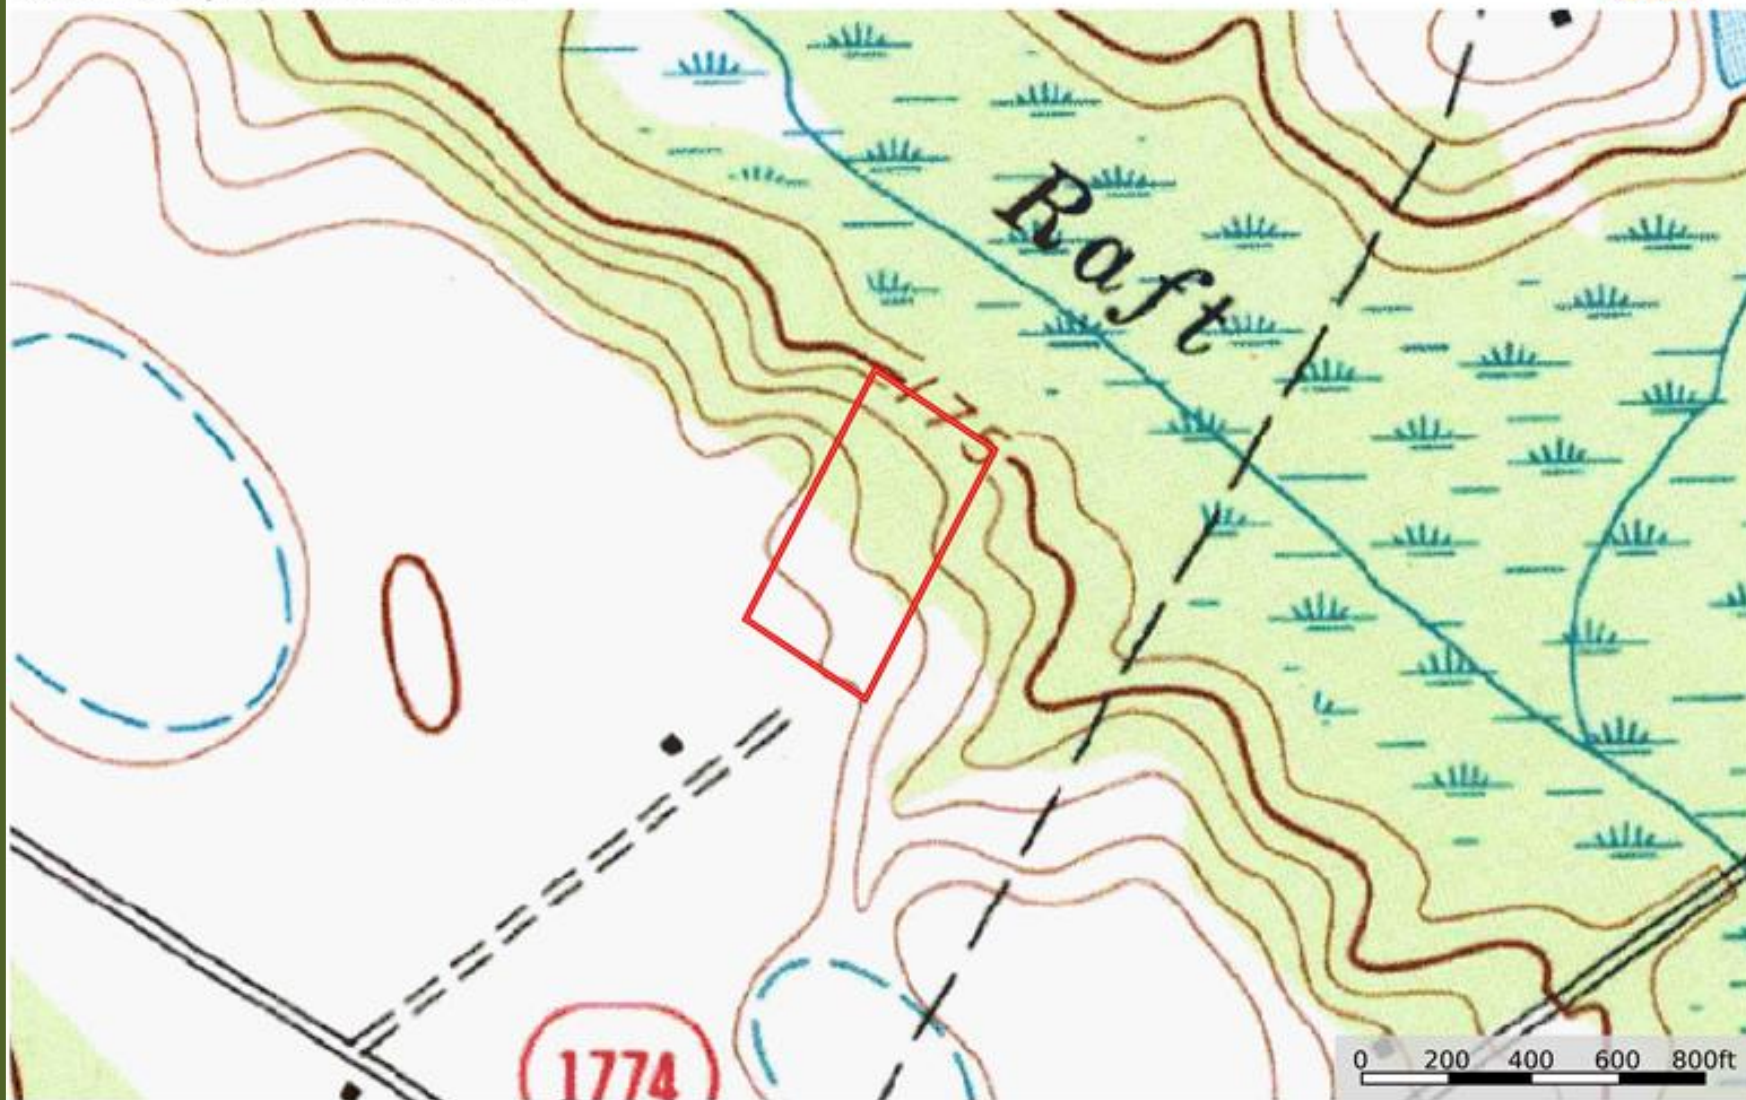

Red Springs Hunting Land Topographical Map

Robeson County, North Carolina, 5 AC +/-

Boundary

Marty Lanier
P: (910) 617-4326

www.rockcreeklandcompany.com

604 George II Highway Winnabow NC 28479