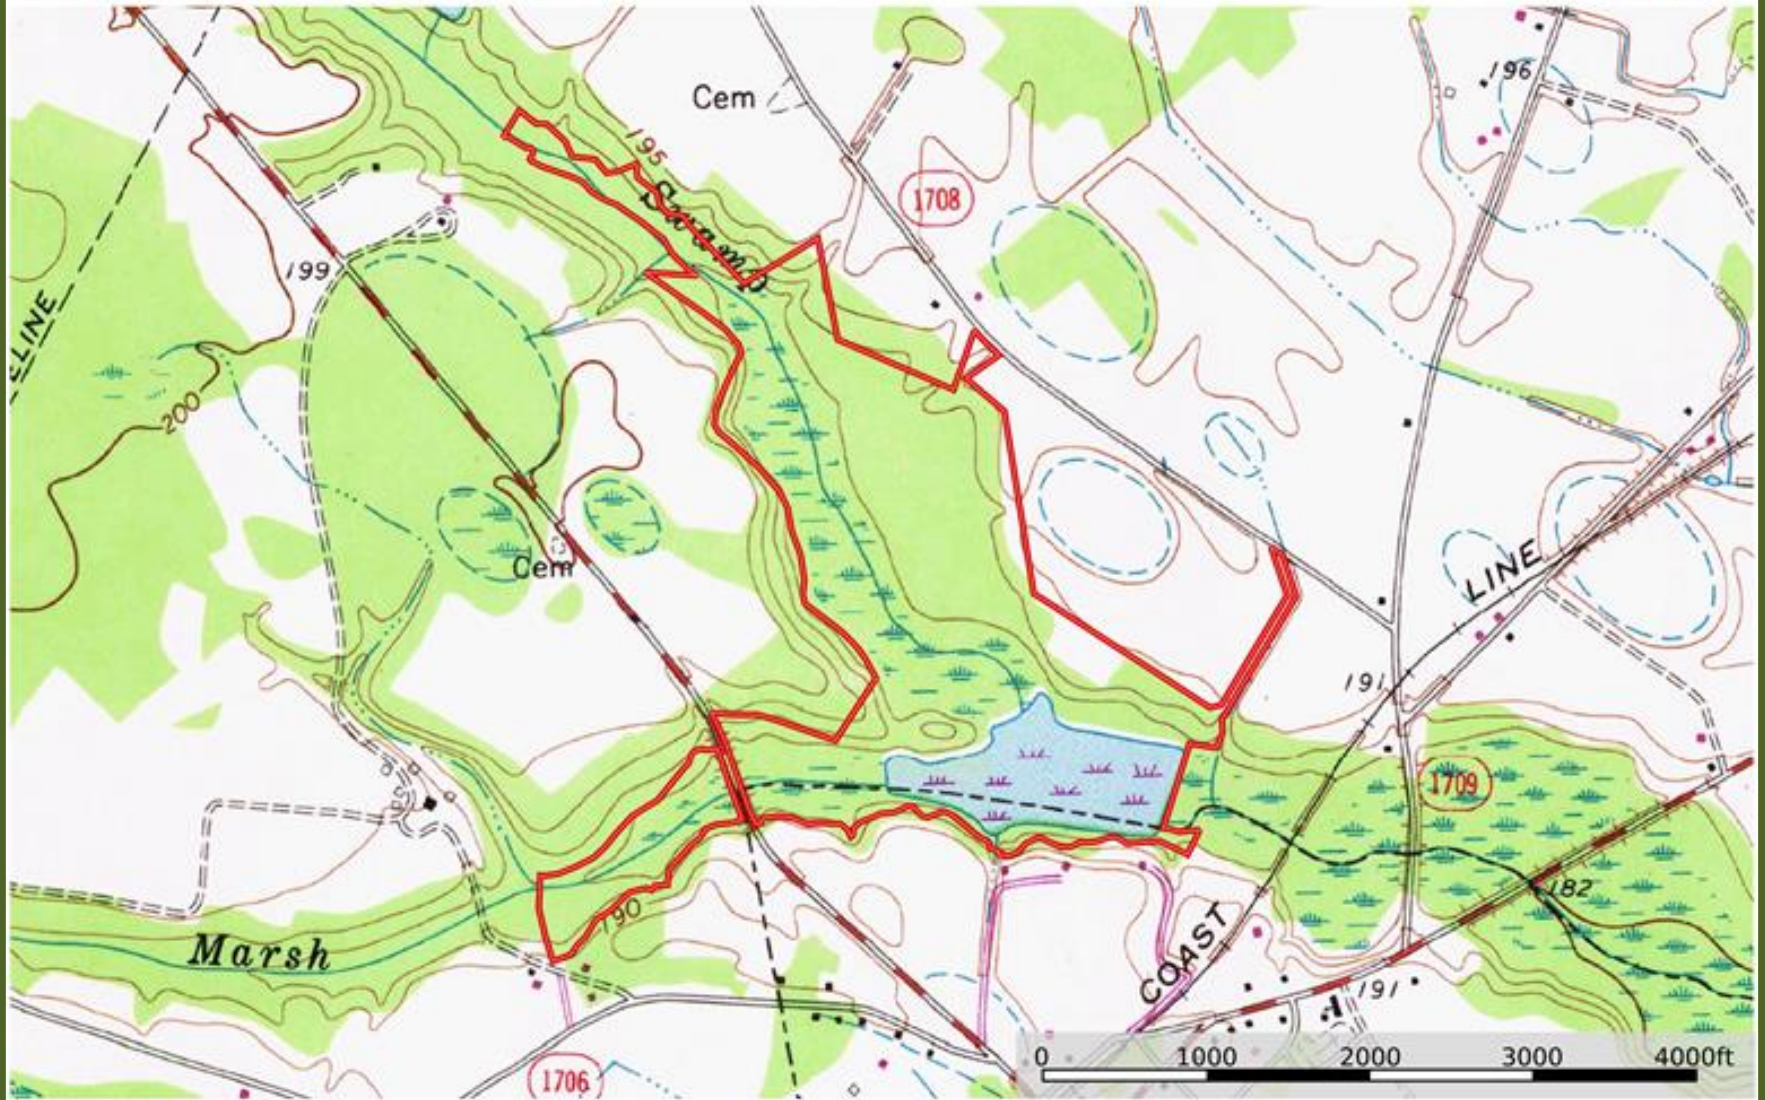

Little Marsh Swamp Hunting Land Topographical Map

Robeson County, North Carolina, 122 AC +/-

Marty Lanier
P: (910) 617-4326

www.rockcreeklandcompany.com

604 George II Highway Winnabow NC 28479