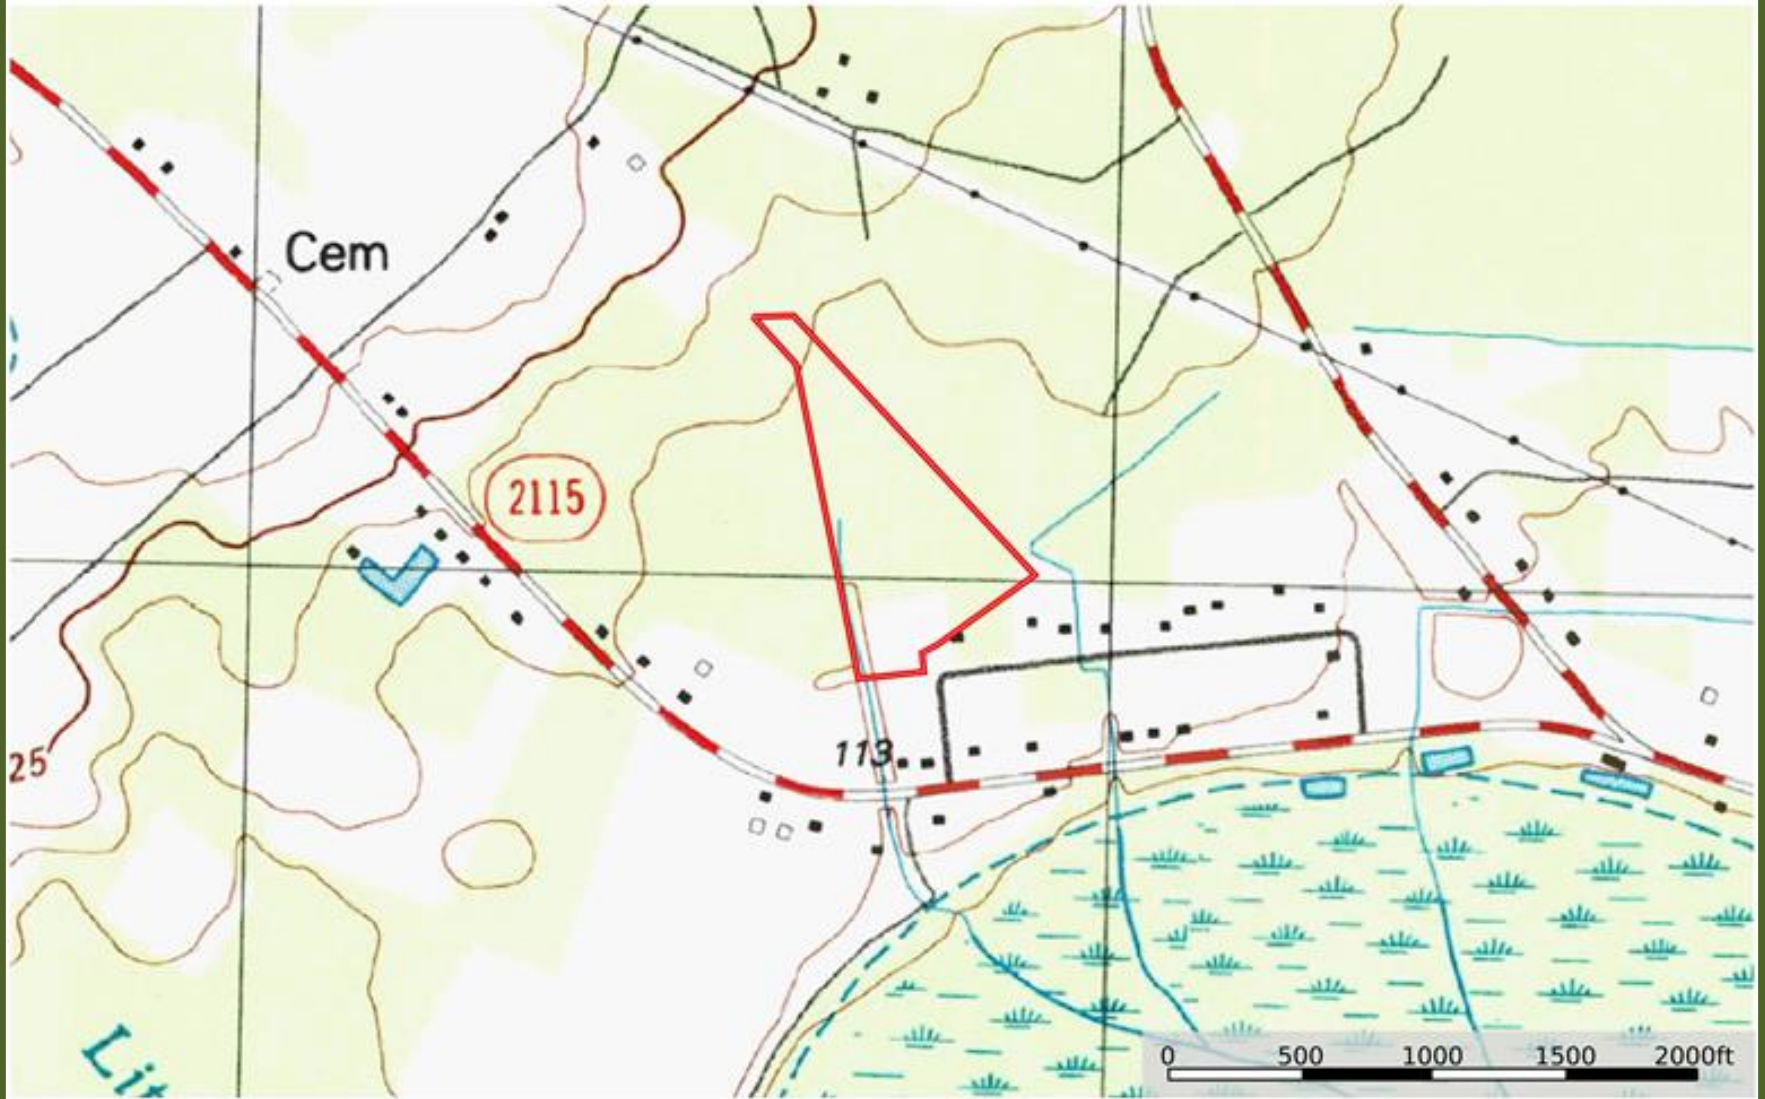

Antioch Road Home Site Topographical Map

Robeson County, North Carolina, 12.8 AC +/-

Boundary

Marty Lanier
P: (910) 617-4326

www.rockcreeklandcompany.com

604 George II Highway Winnabow NC 28479