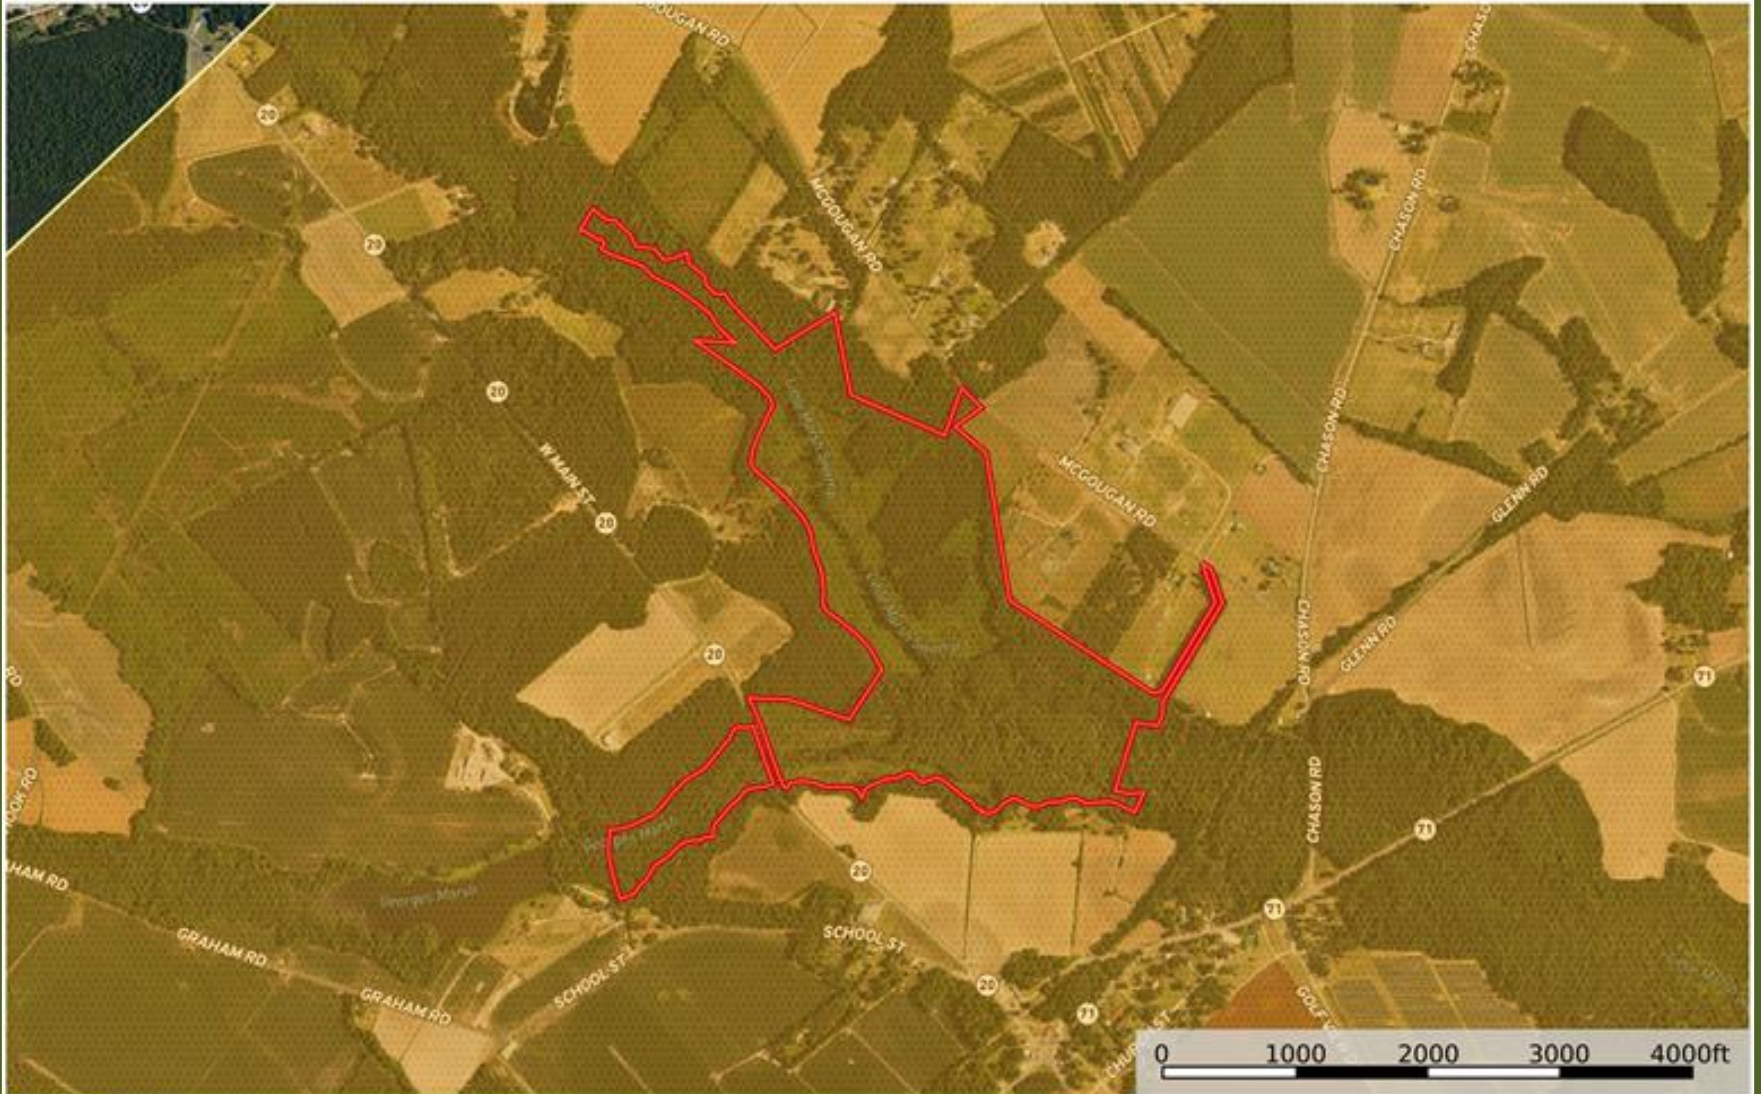

Little Marsh Swamp Hunting Land Opportunity Zone Map

Robeson County, North Carolina, 122 AC +/-

Boundary Opportunity Zones

Marty Lanier
P: (910) 617-4326

www.rockcreeklandcompany.com

604 George II Highway Winnabow NC 28479