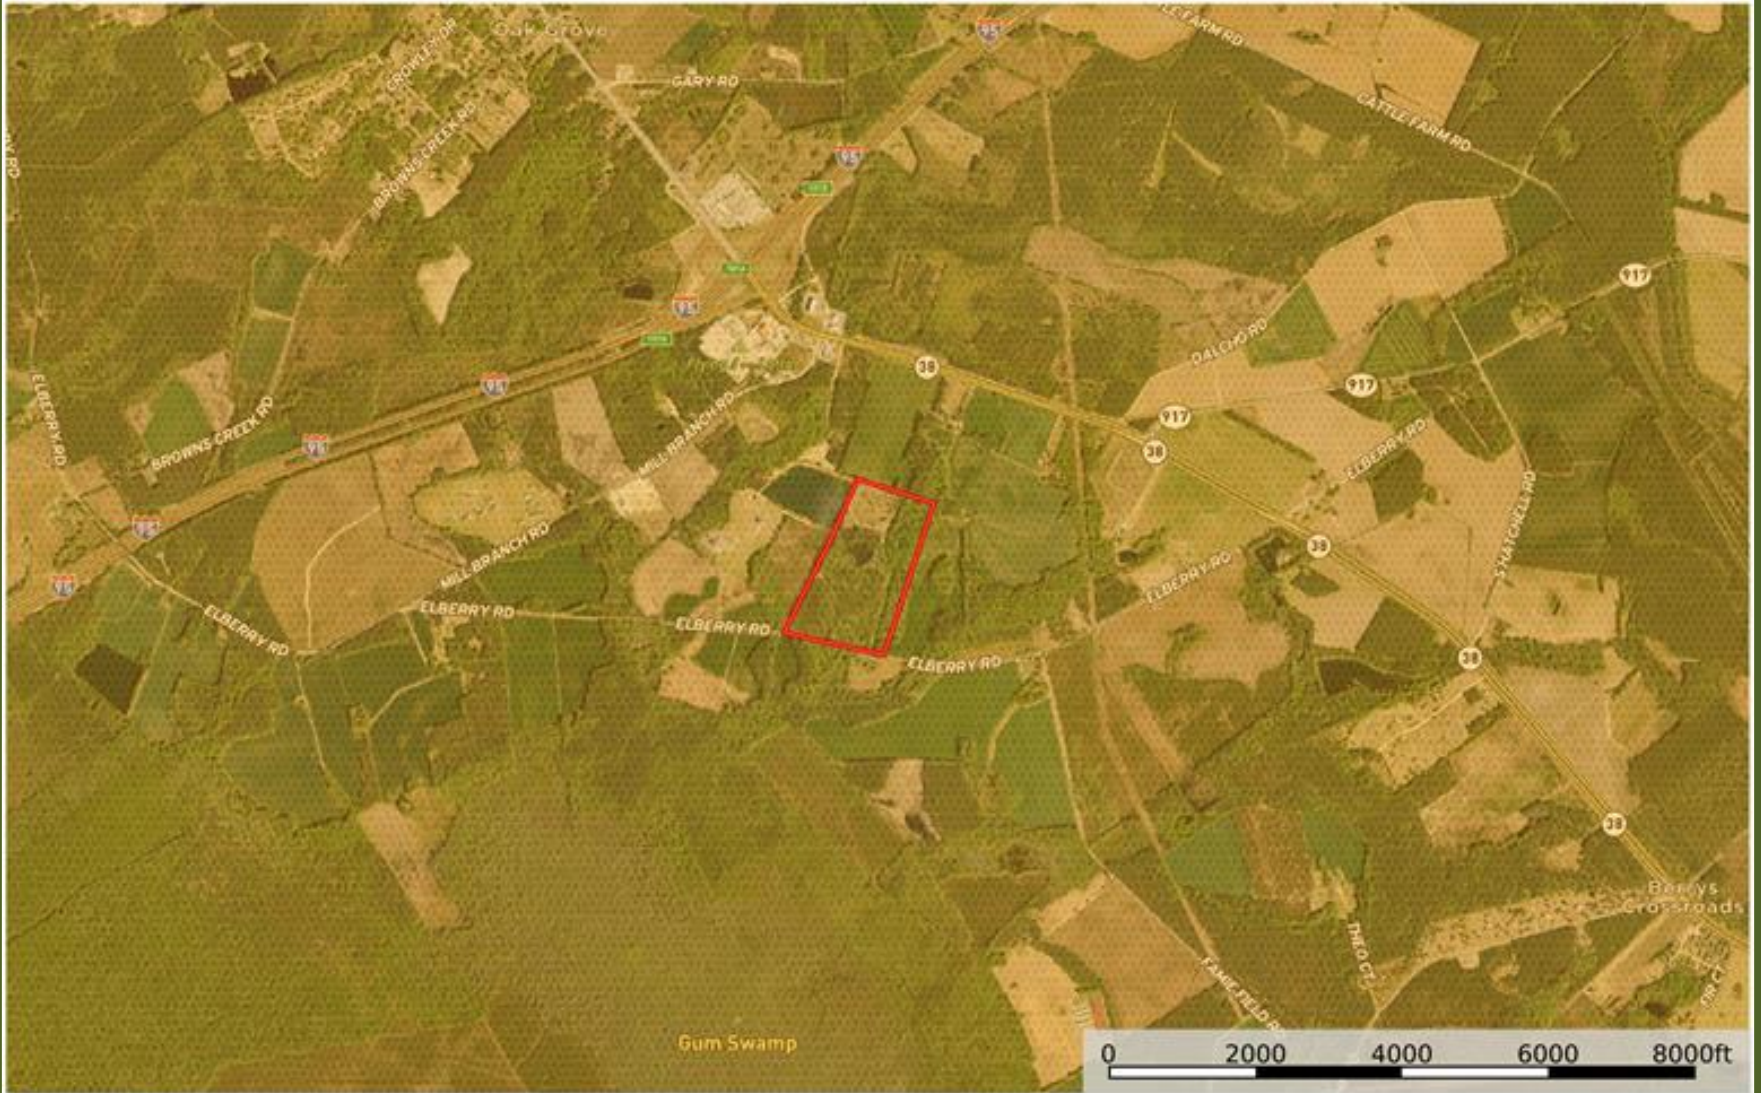

Latta Country Estate Opportunity Zone Map

Dillon County, South Carolina, 63 AC +/-

Boundary Opportunity Zones

Marty Lanier
P: (910) 617-4326

www.rockcreeklandcompany.com

604 George II Highway Winnabow NC 28479