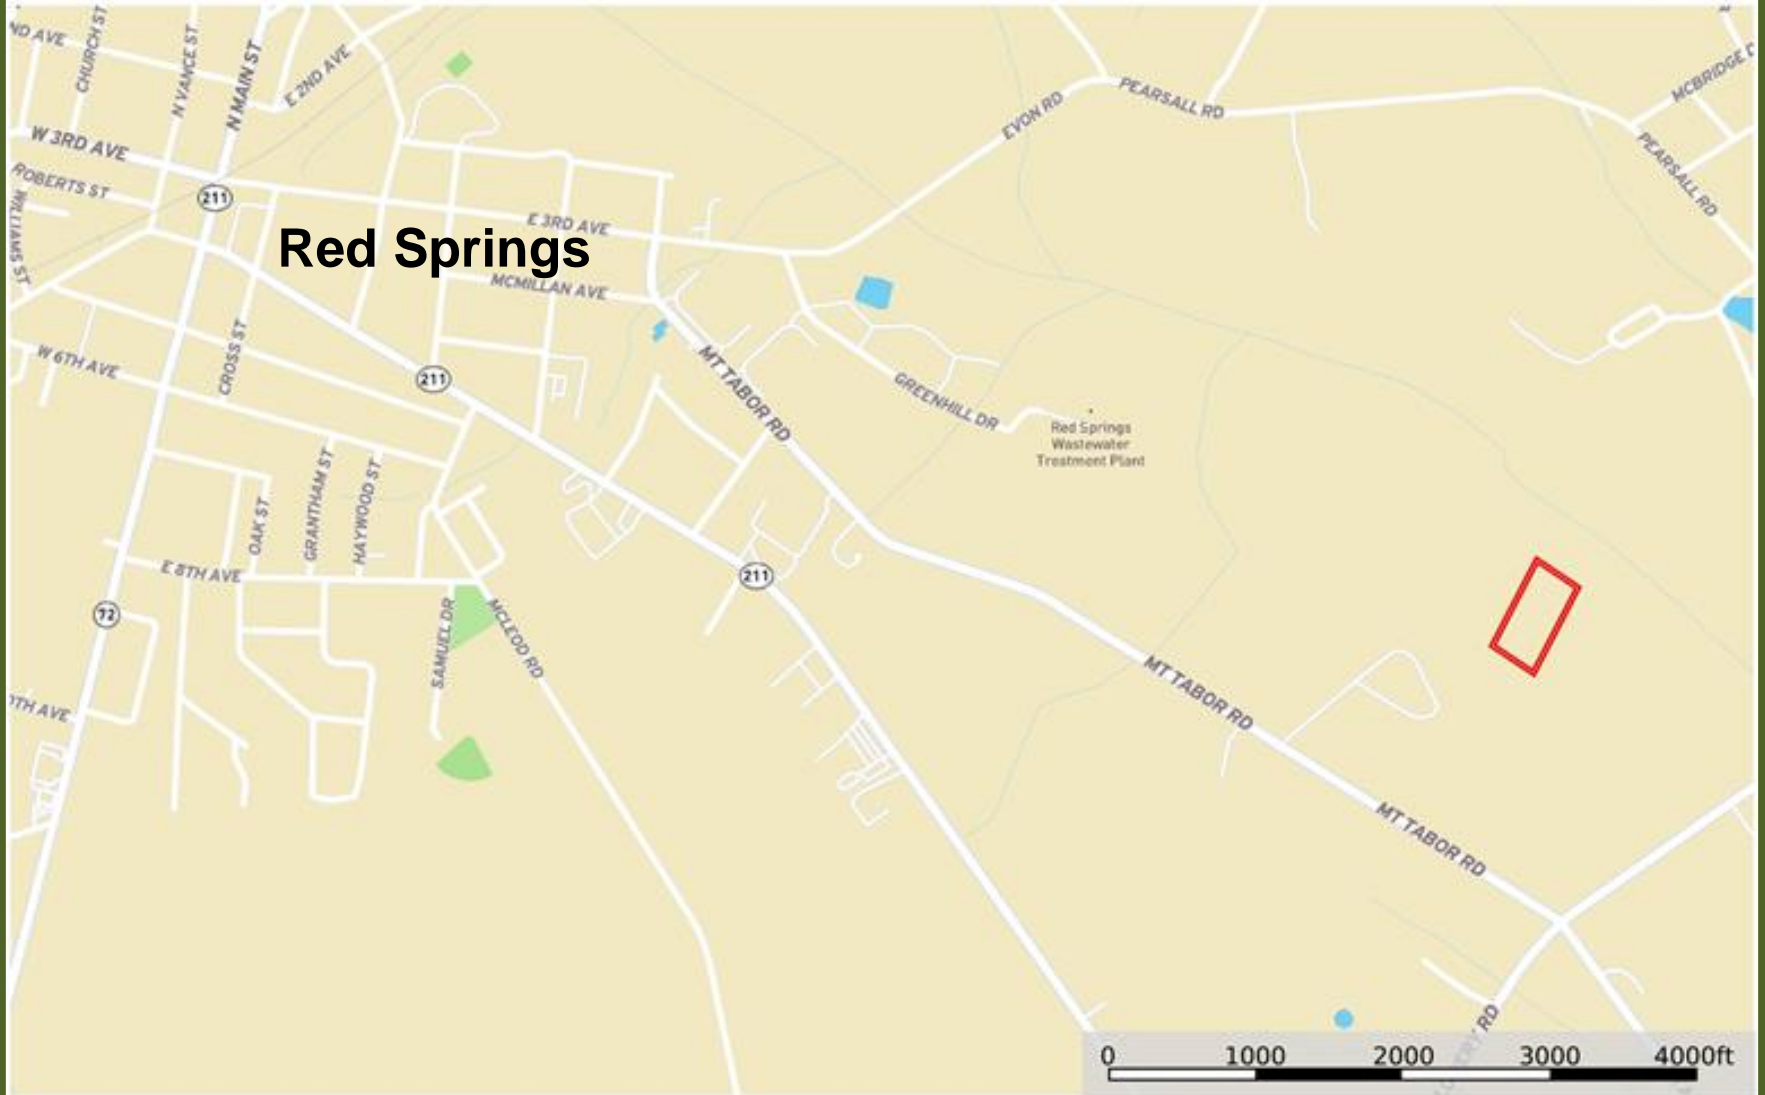

Red Springs Hunting Land Location Map

Robeson County, North Carolina, 5 AC +/-

Red Springs

Boundary

Marty Lanier
P: (910) 617-4326

www.rockcreeklandcompany.com

604 George II Highway Winnabow NC 28479