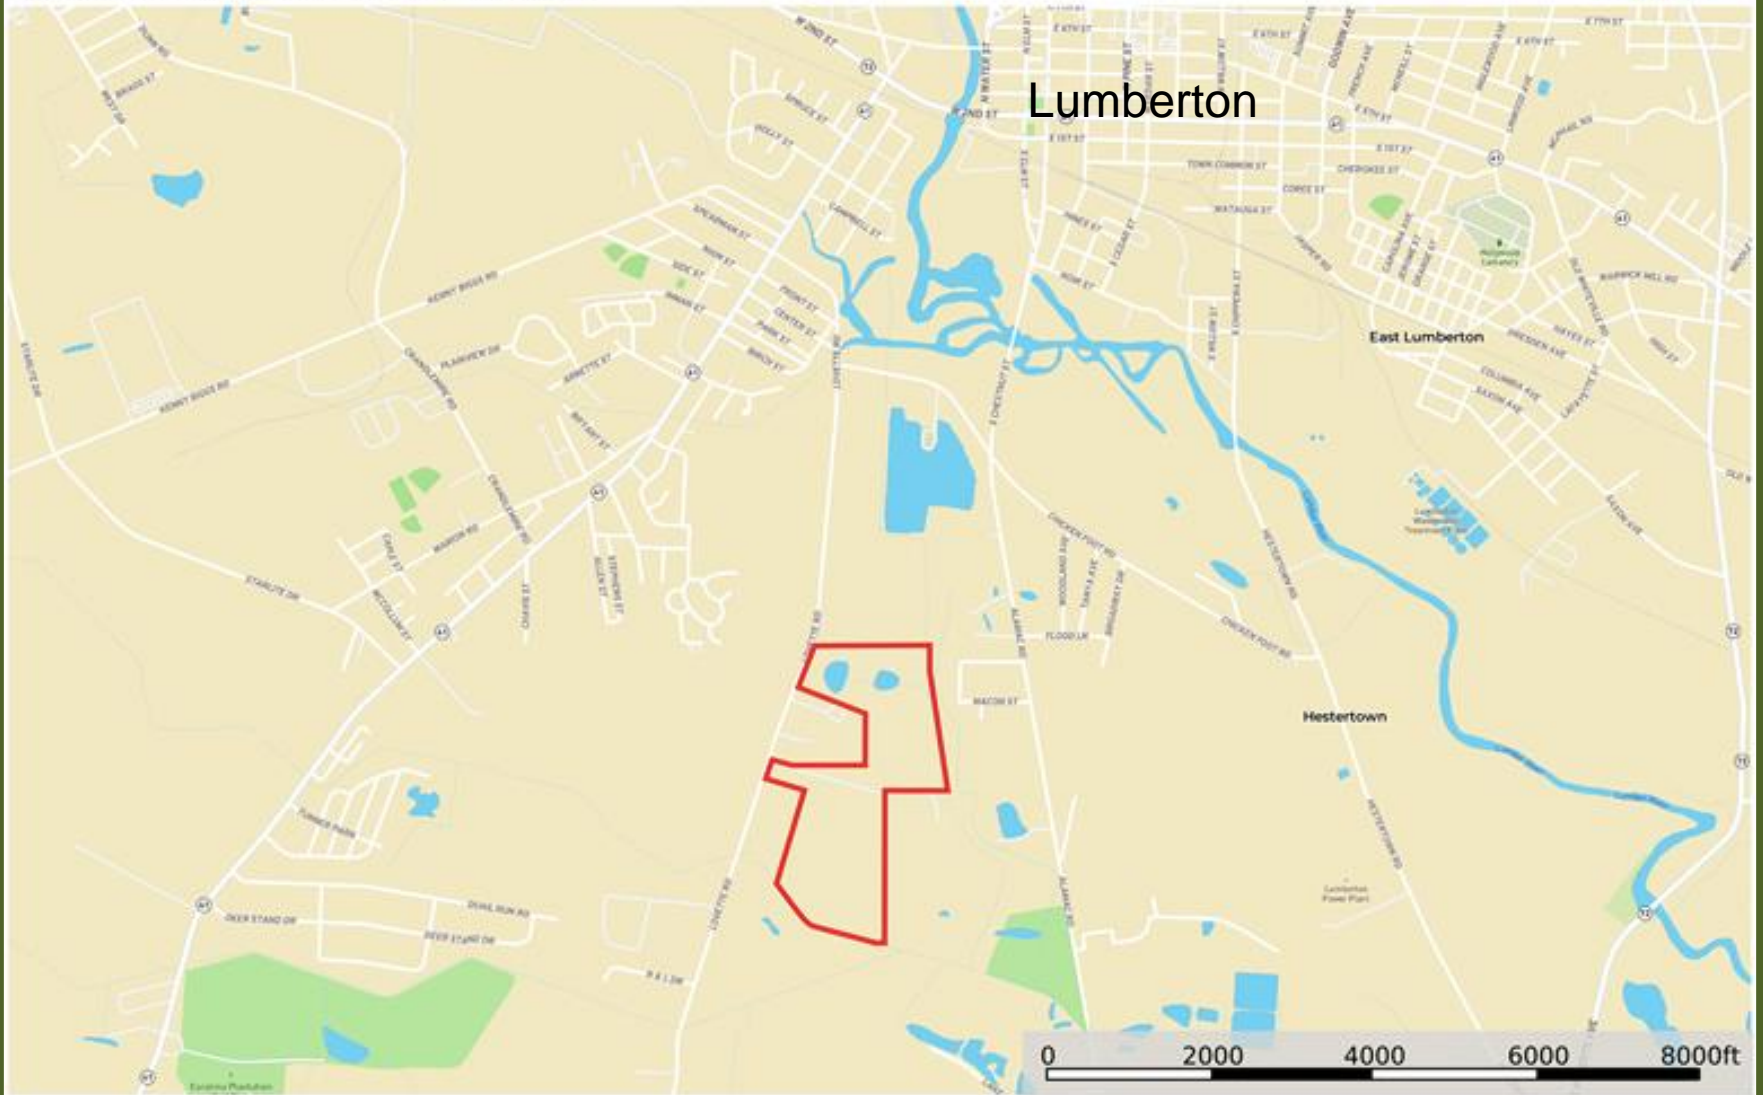

Lovette Road Farm Location Map

Robeson County, North Carolina, 102.83 AC +/-

Marty Lanier
P: (910) 617-4326

www.rockcreeklandcompany.com

604 George II Highway Winnabow NC 28479