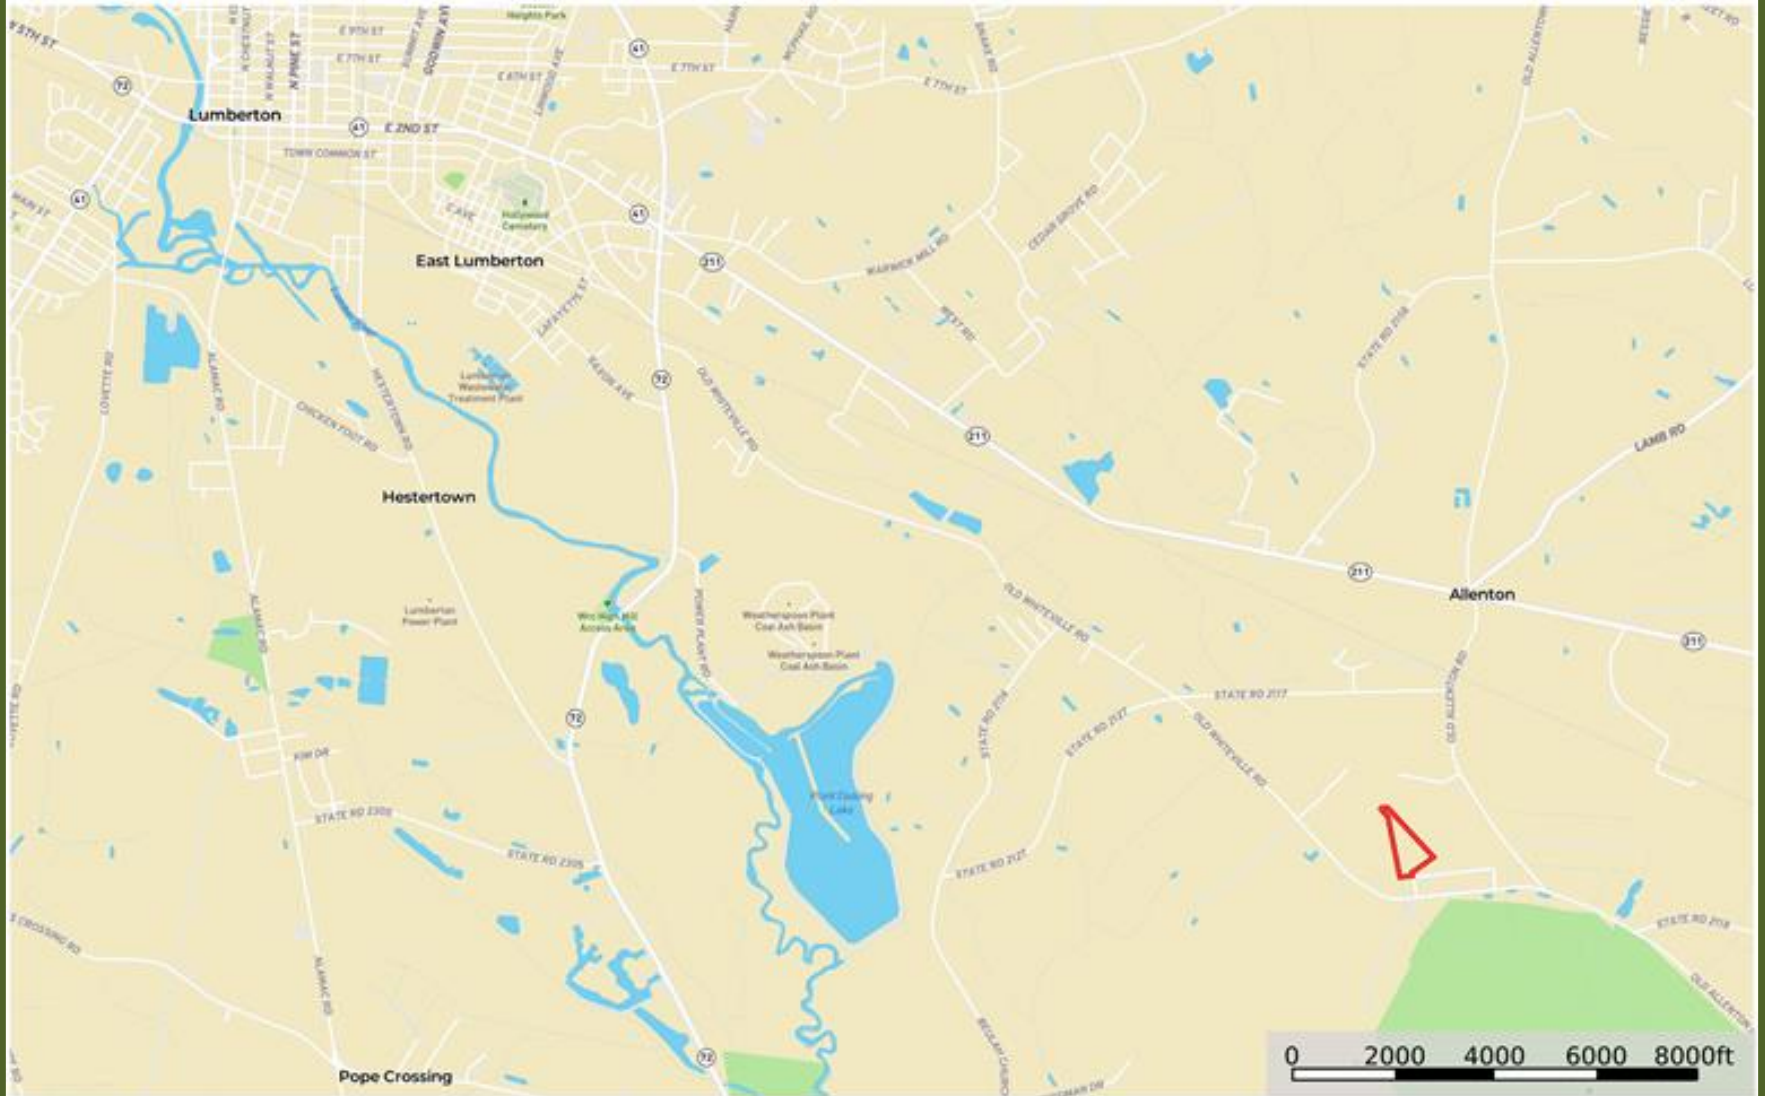

Antioch Road Home Site Location Map

Robeson County, North Carolina, 12.8 AC +/-

Boundary

Marty Lanier

P: (910) 617-4326

www.rockcreeklandcompany.com

604 George II Highway Winnabow NC 28479