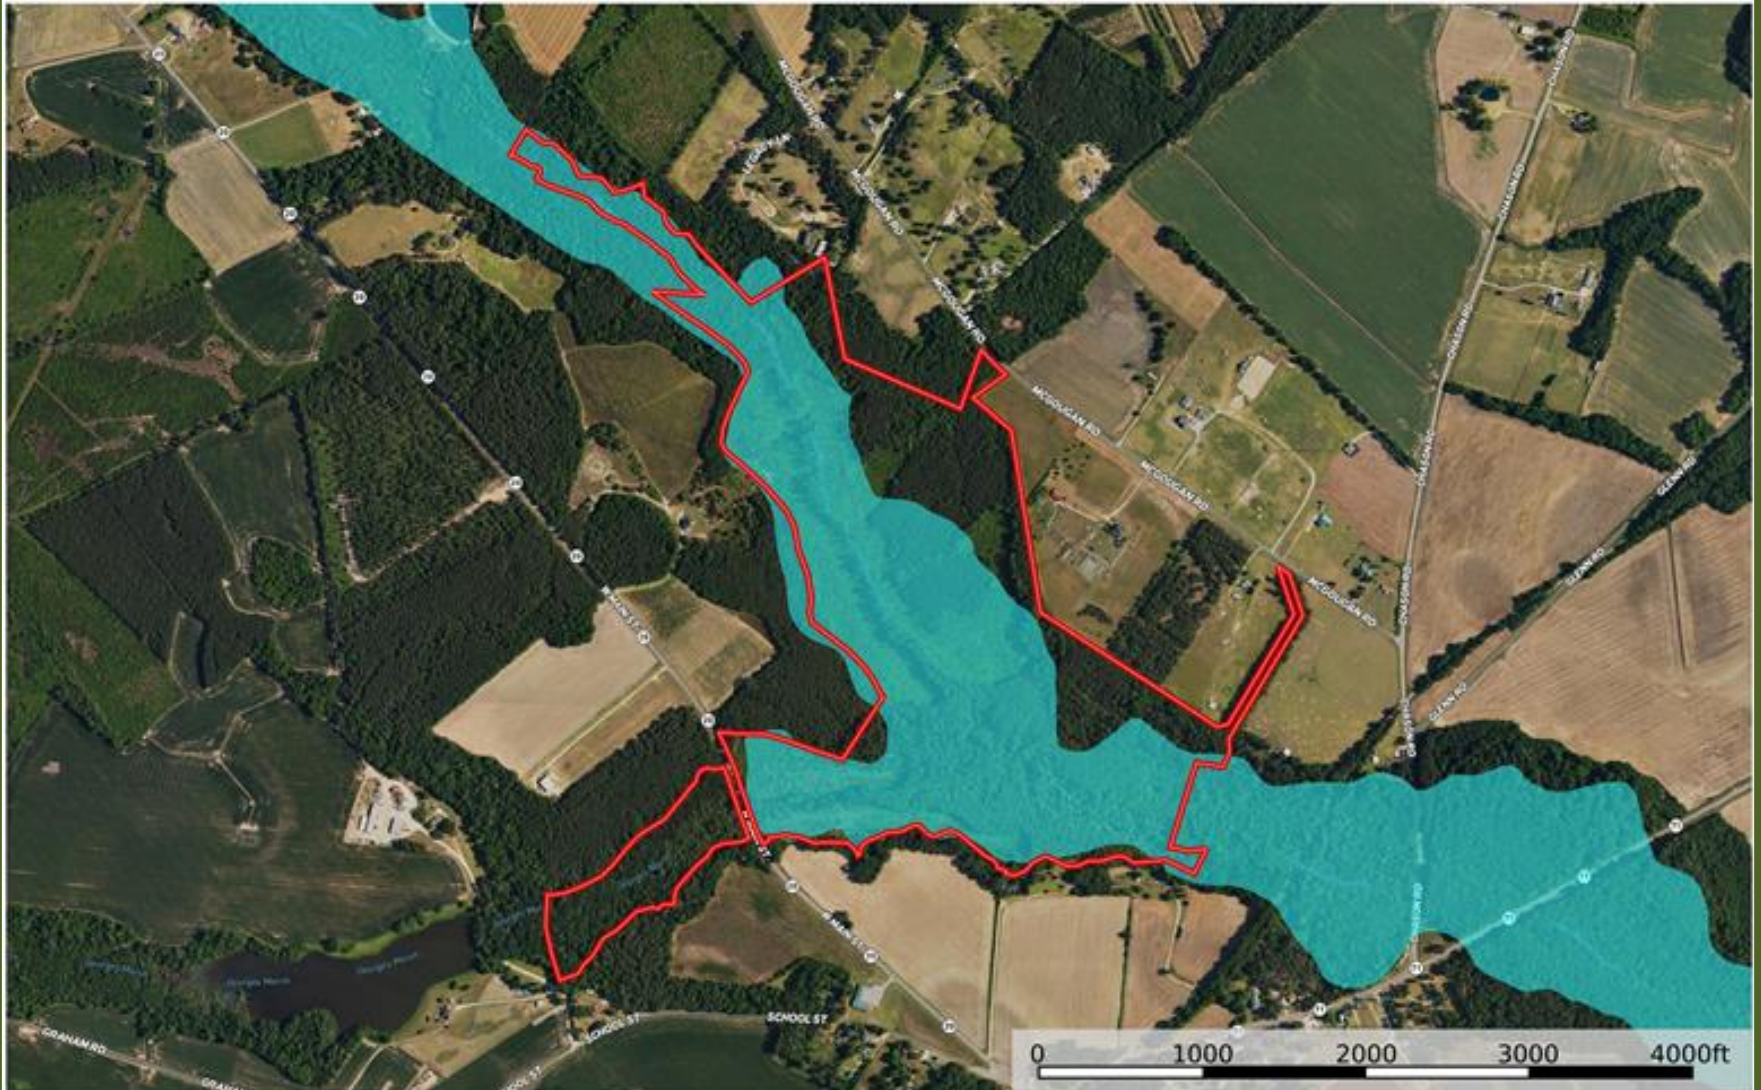

# Little Marsh Swamp Hunting Land Flood Map

Robeson County, North Carolina, 122 AC +/-

Marty Lanier  
P: (910) 617-4326

[www.rockcreeklandcompany.com](http://www.rockcreeklandcompany.com)

604 George II Highway Winnabow NC 28479