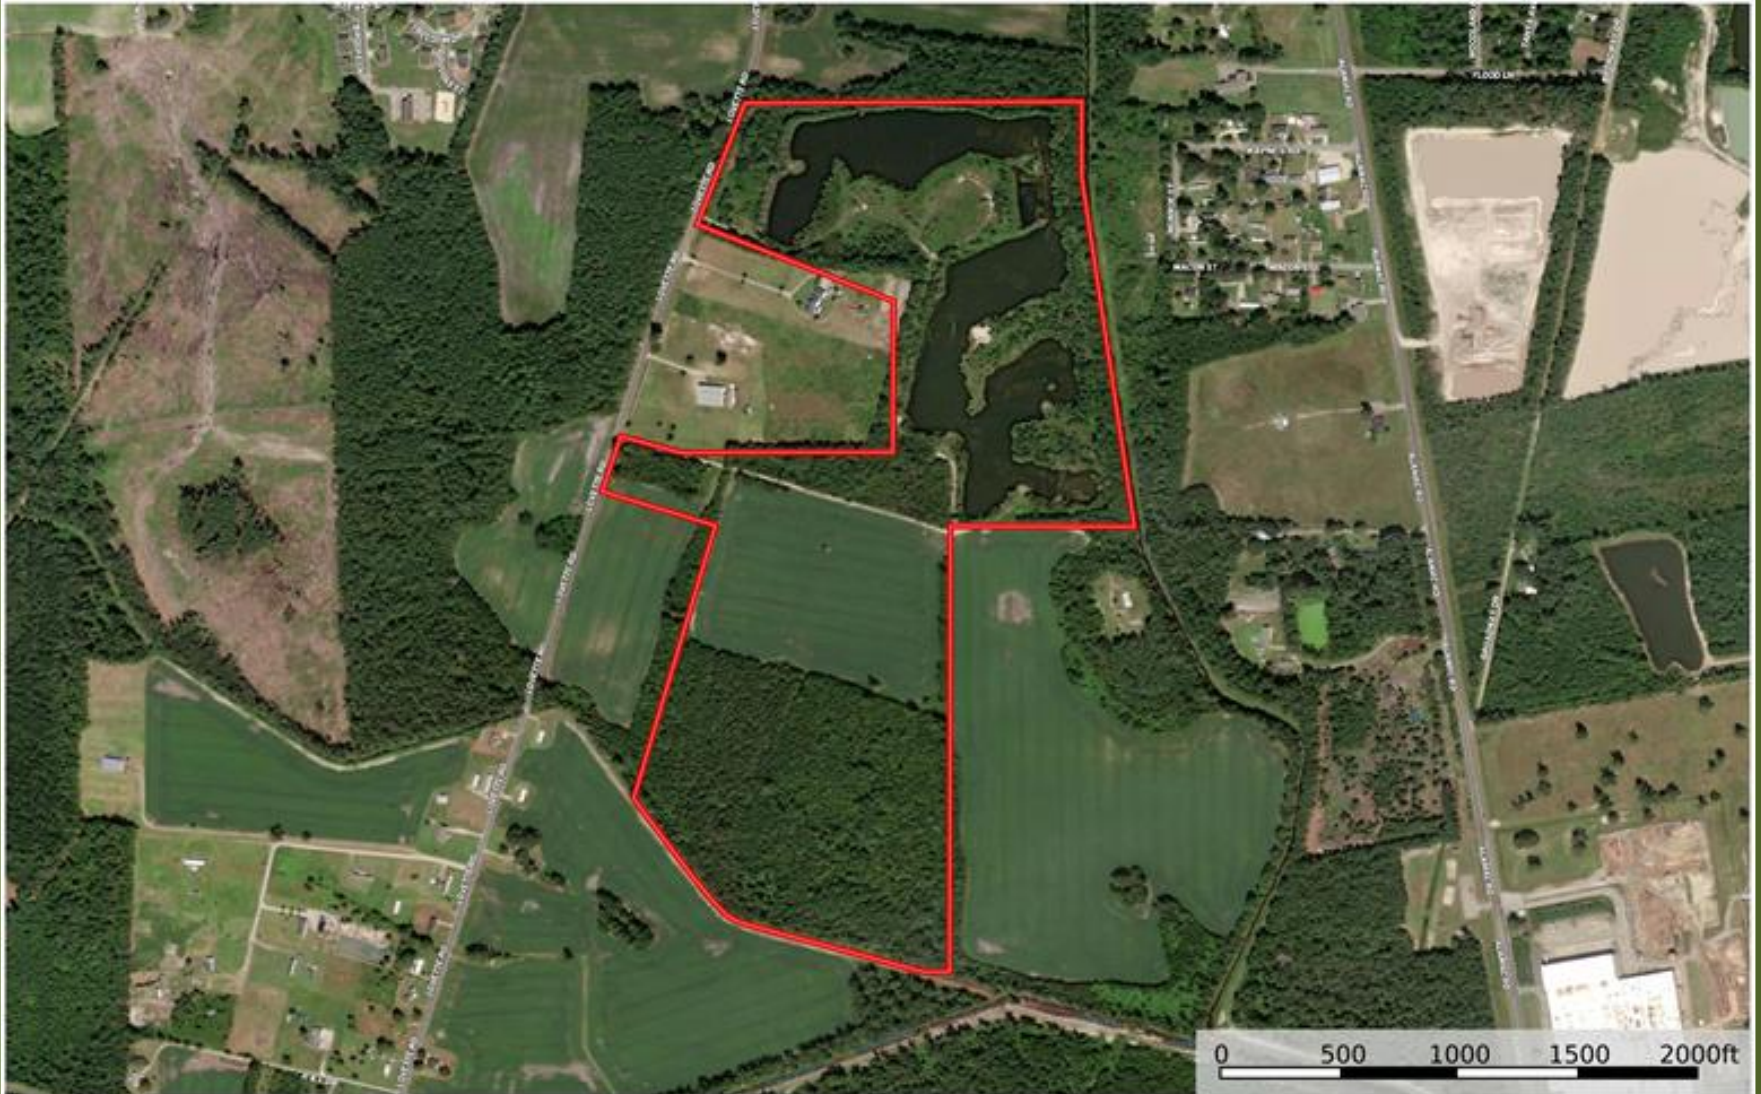

Lovette Road Farm Aerial Map

Robeson County, North Carolina, 102.83 AC +/-

Boundary

Marty Lanier
P: (910) 617-4326

www.rockcreeklandcompany.com

604 George II Highway Winnabow NC 28479