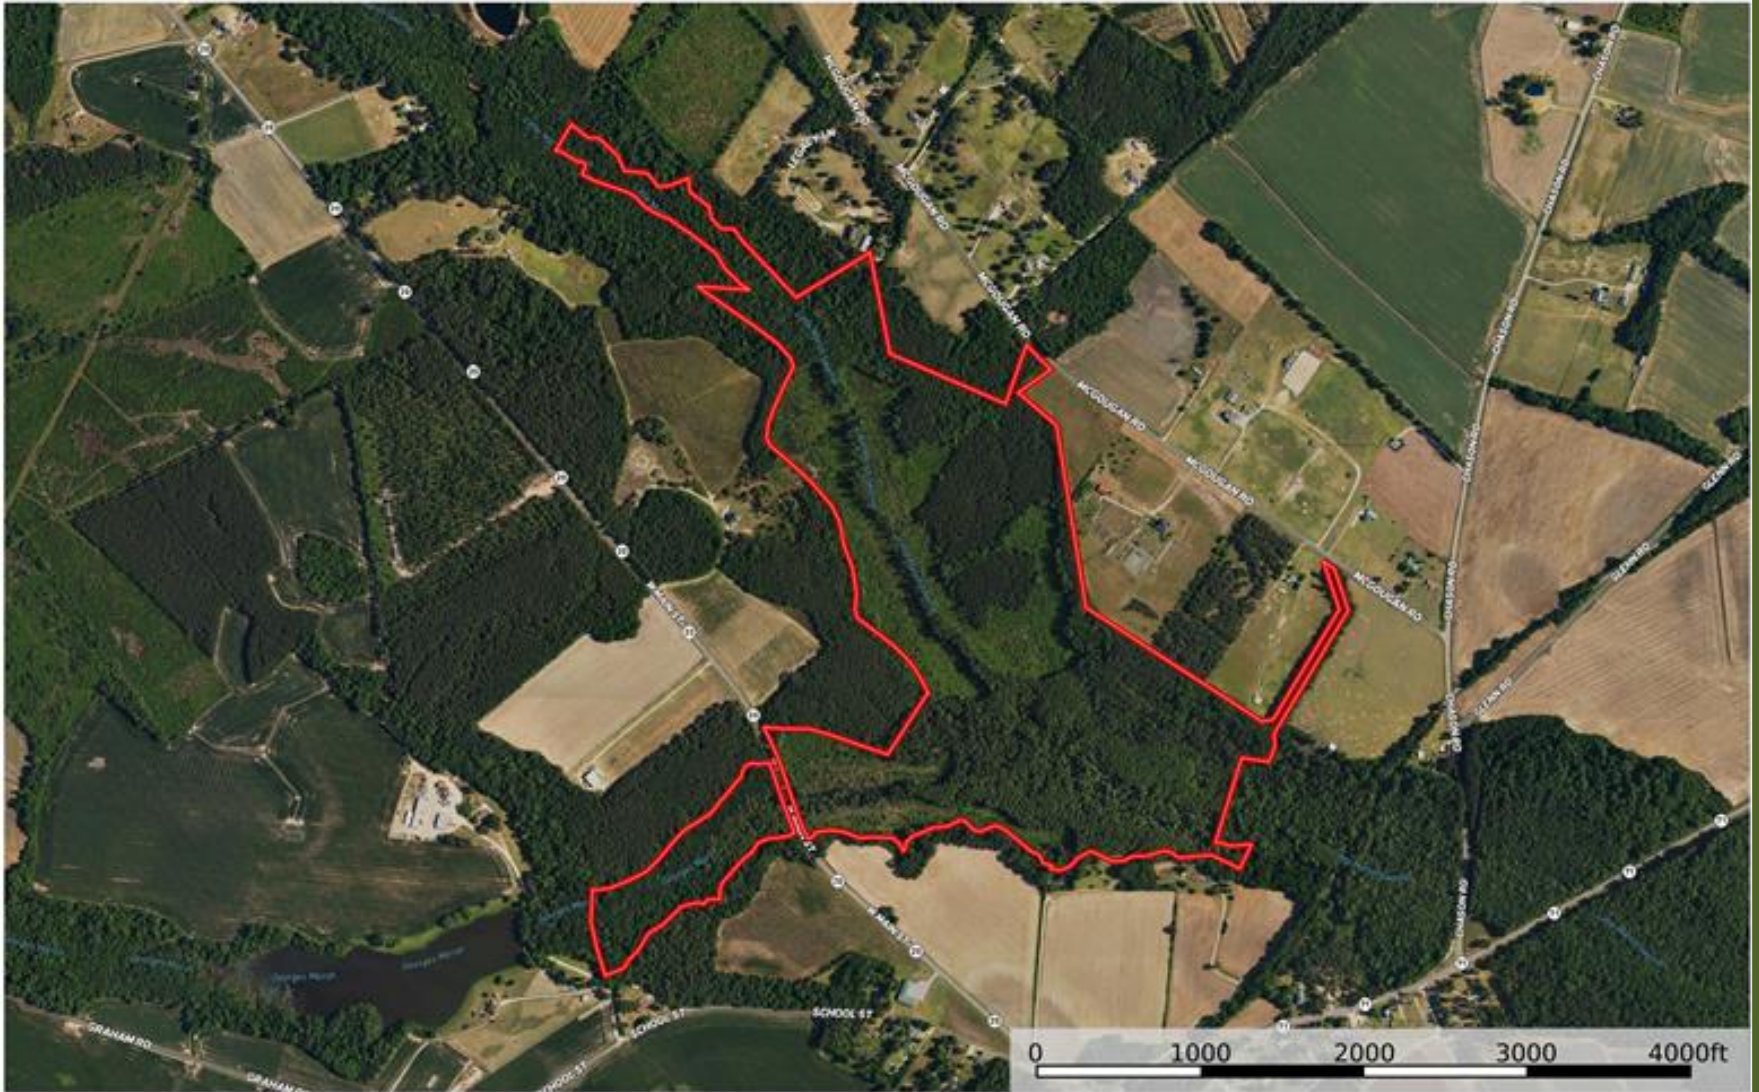

Little Marsh Swamp Hunting Land Aerial Map

Robeson County, North Carolina, 122 AC +/-

Boundary

Marty Lanier
P: (910) 617-4326

www.rockcreeklandcompany.com

604 George II Highway Winnabow NC 28479

The information contained herein was obtained from sources deemed to be reliable. id. Services makes no warranties or guarantees as to the completeness or accuracy thereof.