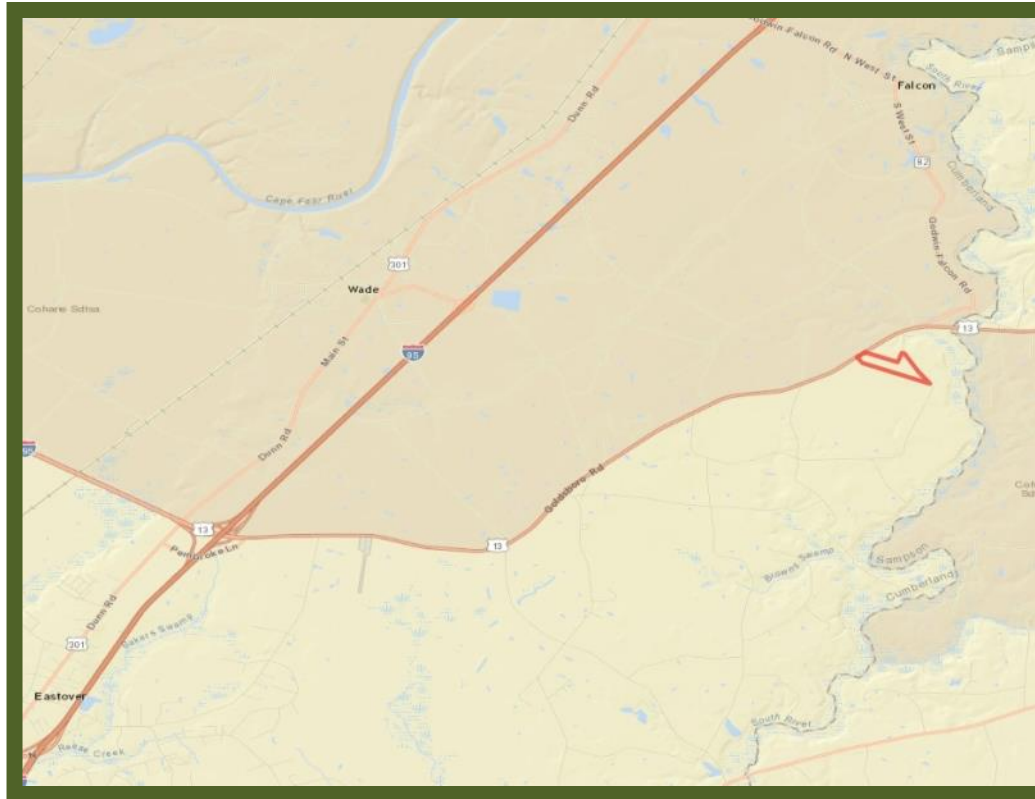

Goldsbor Road Farm Location Map

Marty Lanier
(910) 617-4326
mlanier@mossyoakproperties.com

Owners and owner's agents make no claims as to the accuracy of this map. This is not an official survey.