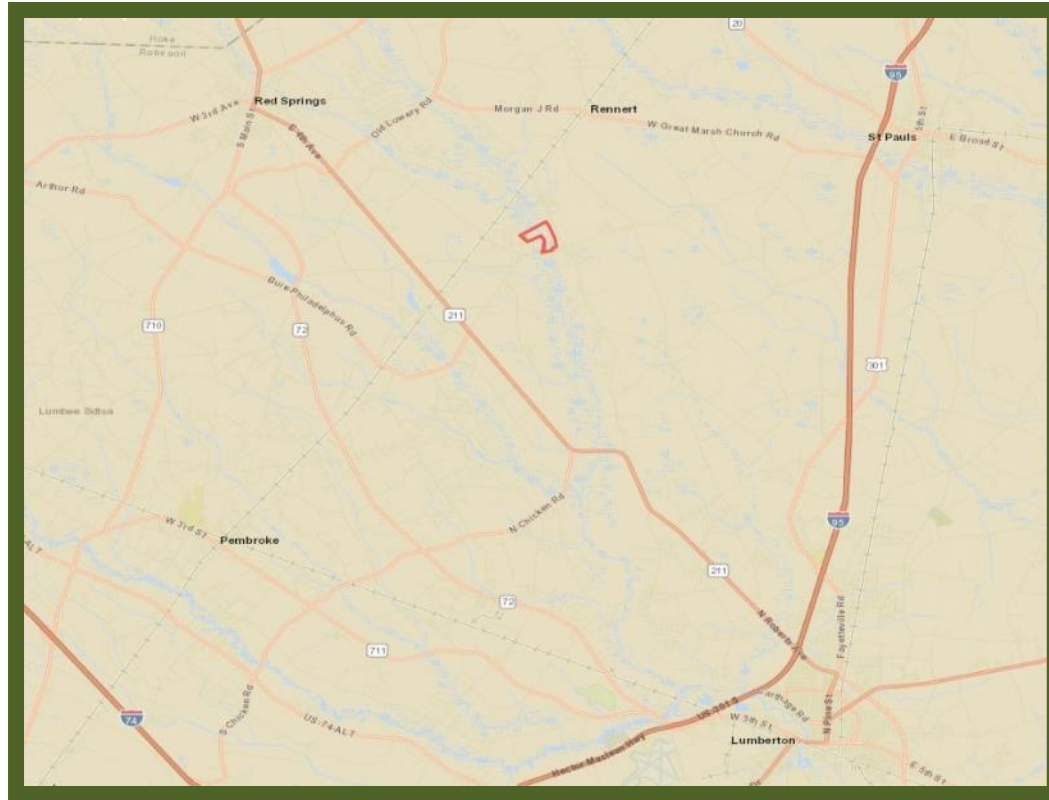

Raft Swamp Duck Land Location Map

Marty Lanier
(910) 617-4326
mlanier@mossyoakproperties.com

Owners and owner's agents make no claims as to the accuracy of this map. This is not an official survey.