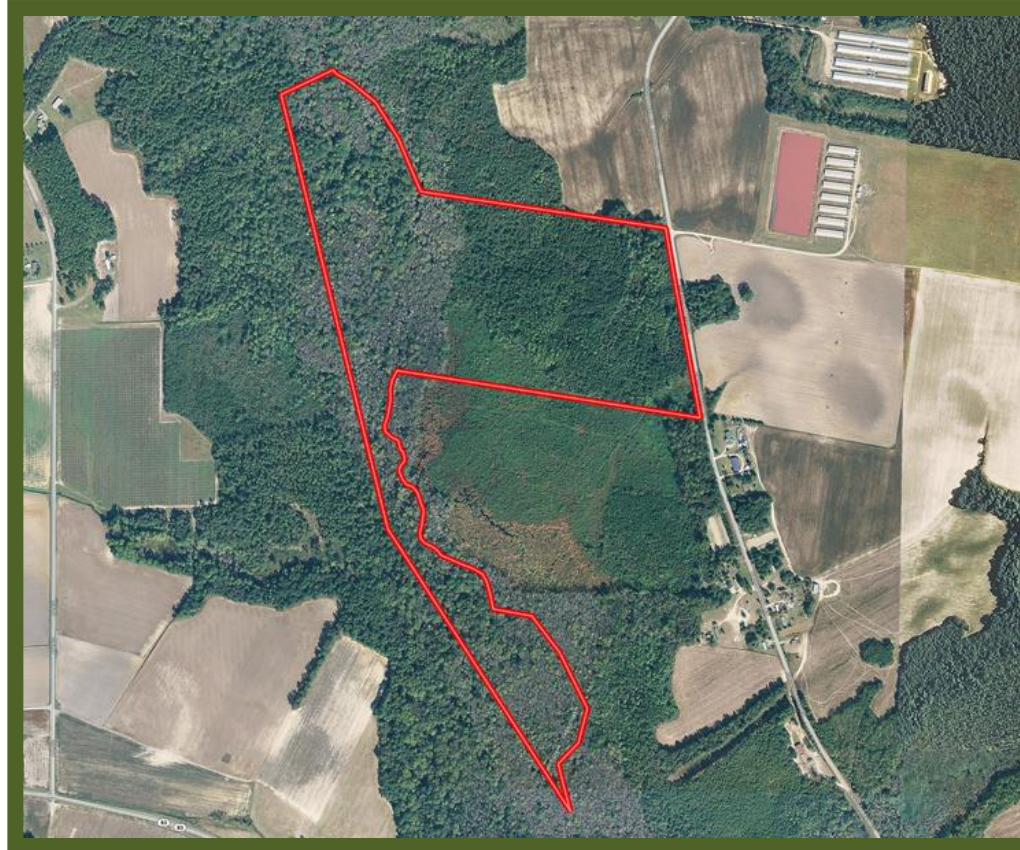

# Leith Creek Hunting Land Aerial Map

Marty Lanier  
(910) 617-4326  
mlanier@mossyoakproperties.com

Owners and owner's agents make no claims as to the accuracy of this map. This is not an official survey.