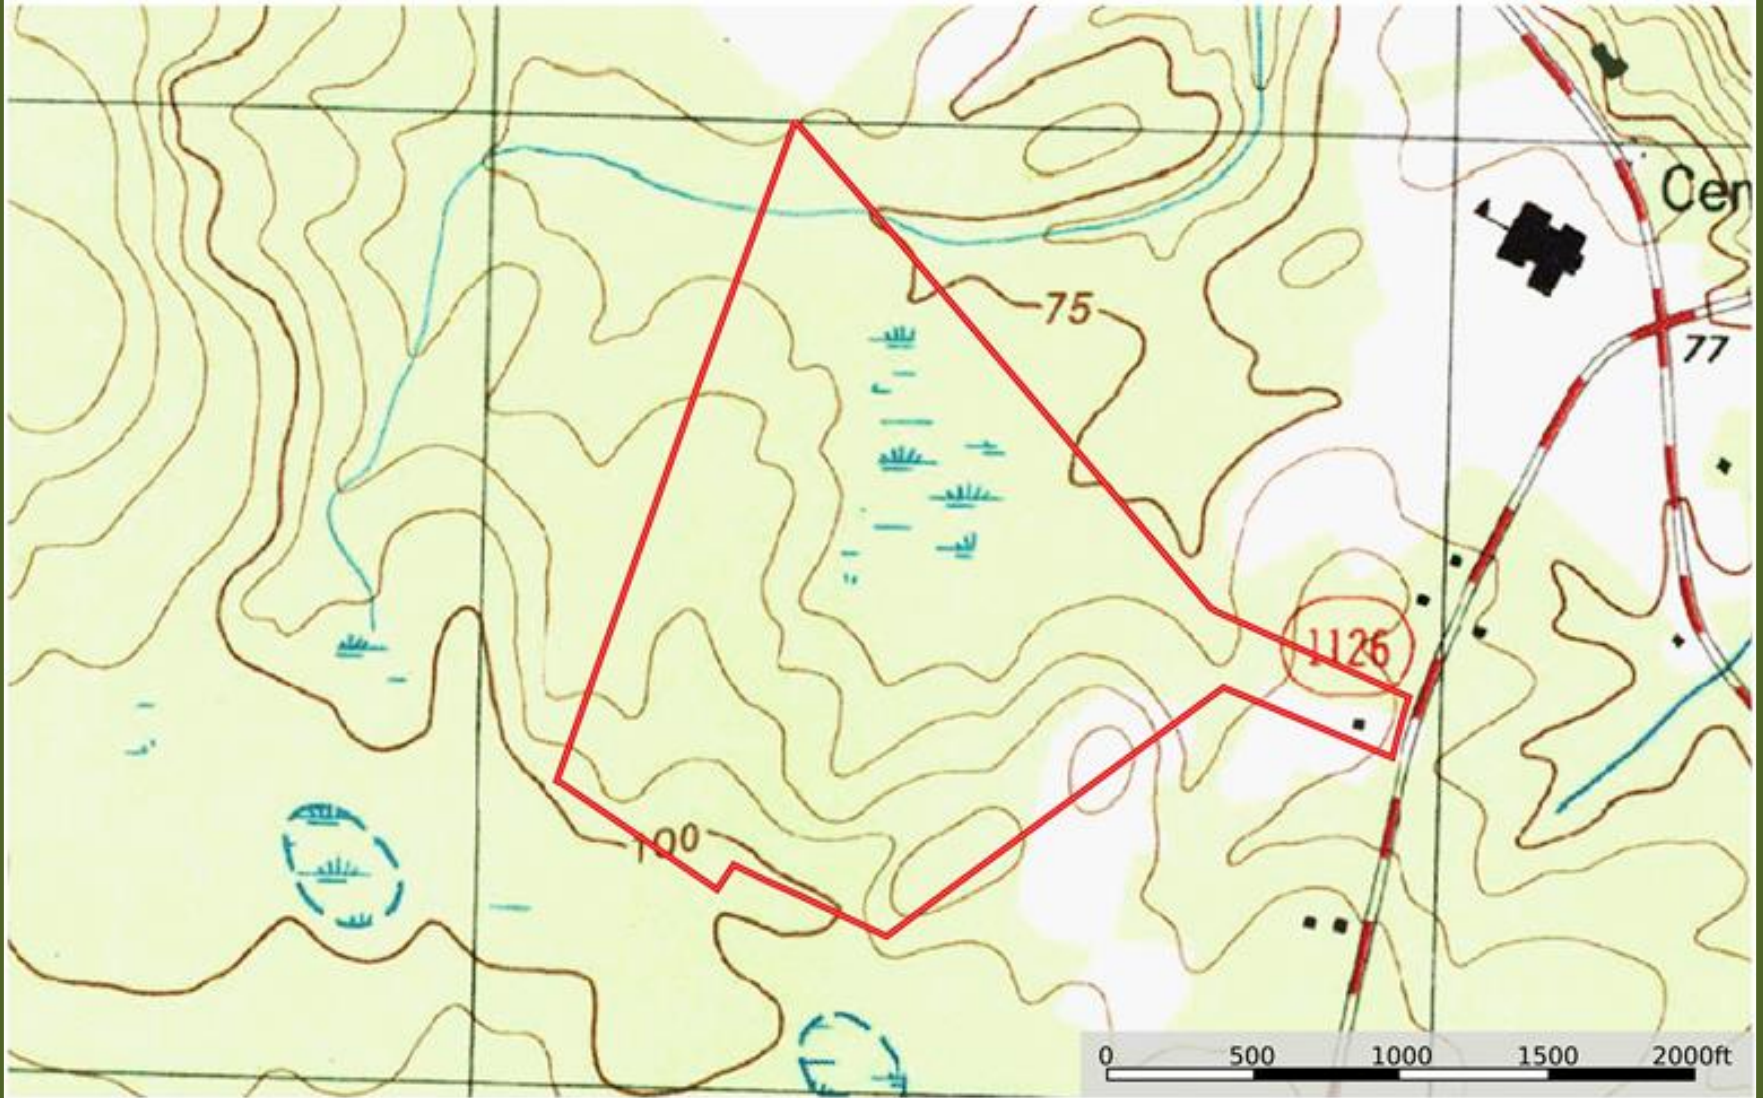

Tomahawk Hunting and Timber Tract Topographical Map

Sampson County, North Carolina, 80 AC +/-

Boundary

Marty Lanier
P: (910) 617-4326

www.rockcreeklandcompany.com

604 George II Highway Winnabow NC 28479

The information contained herein was obtained from sources deemed to be reliable. Land ID™ Services makes no warranties or guarantees as to the completeness or accuracy thereof.