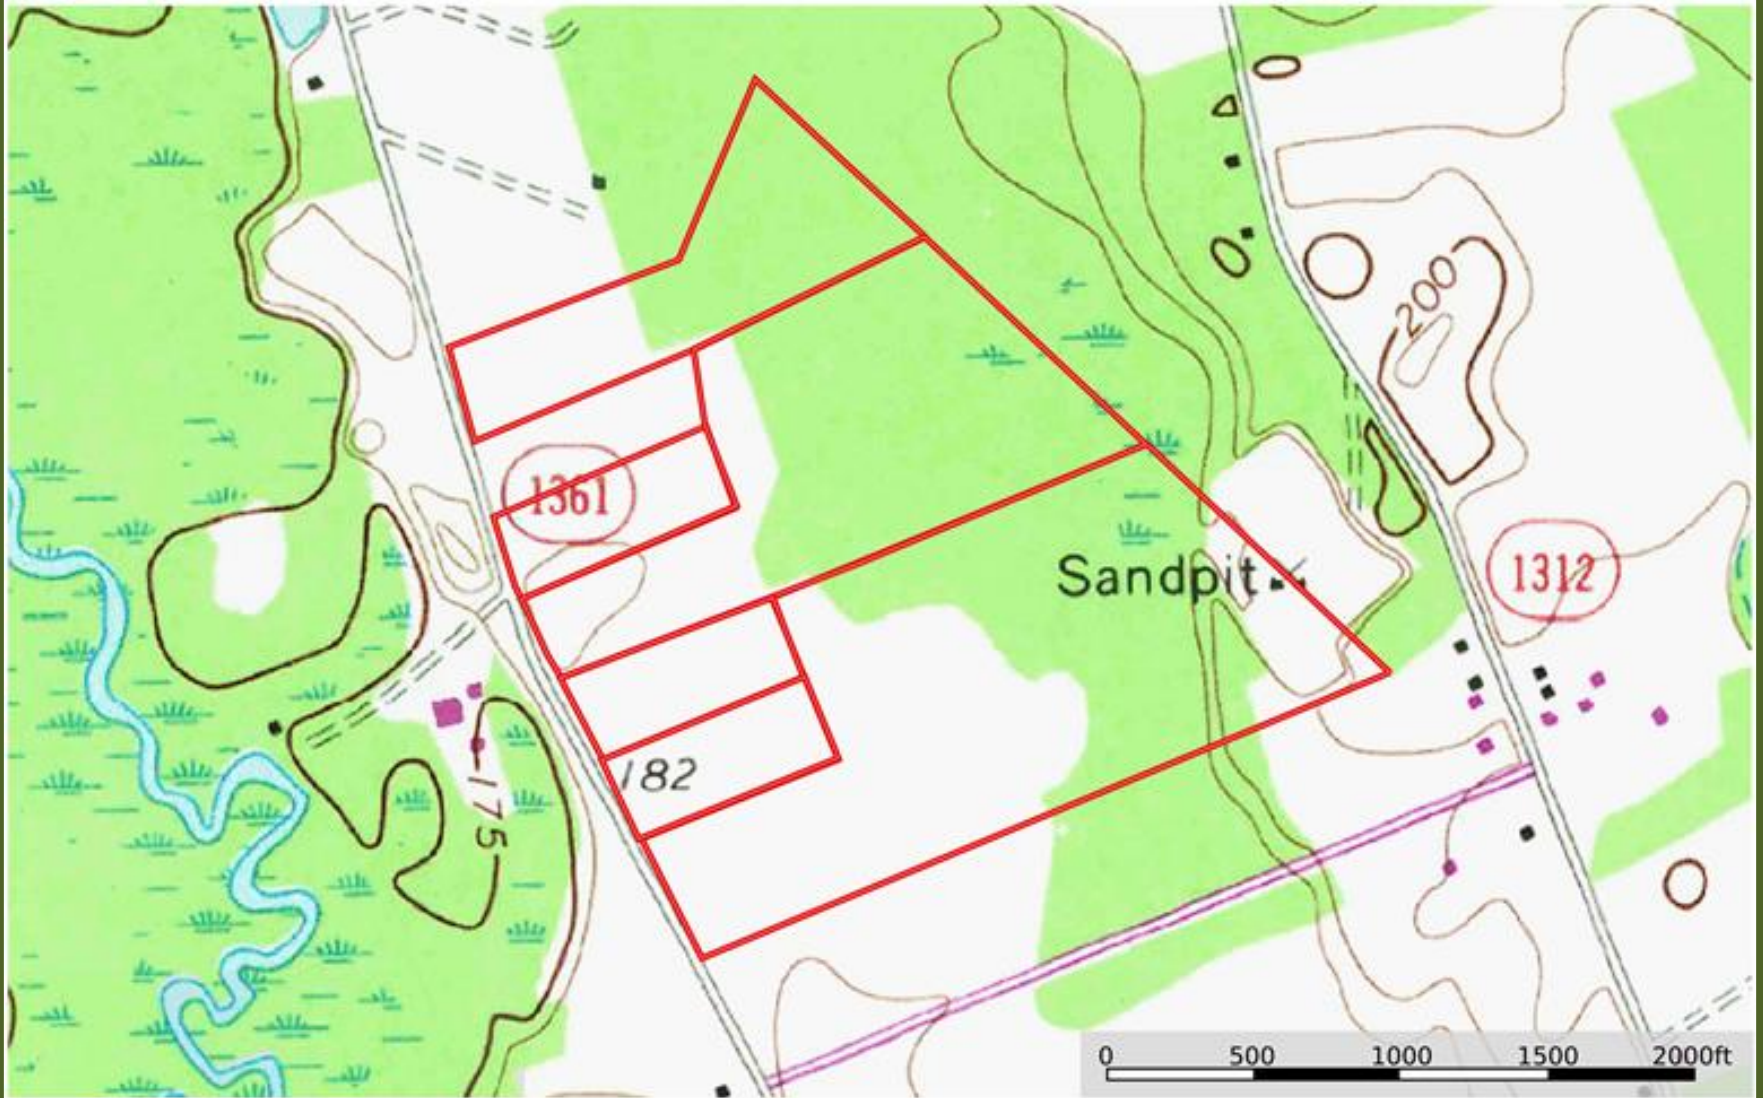

Clark Road Acres Topographical Map

Robeson County, North Carolina, AC +/-

 Boundary

Marty Lanier
P: (910) 617-4326

www.rockcreeklandcompany.com

604 George II Highway Winnabow NC 28479

 The information contained herein was obtained from sources deemed to be reliable. id Services makes no warranties or guarantees as to the completeness or accuracy thereof.