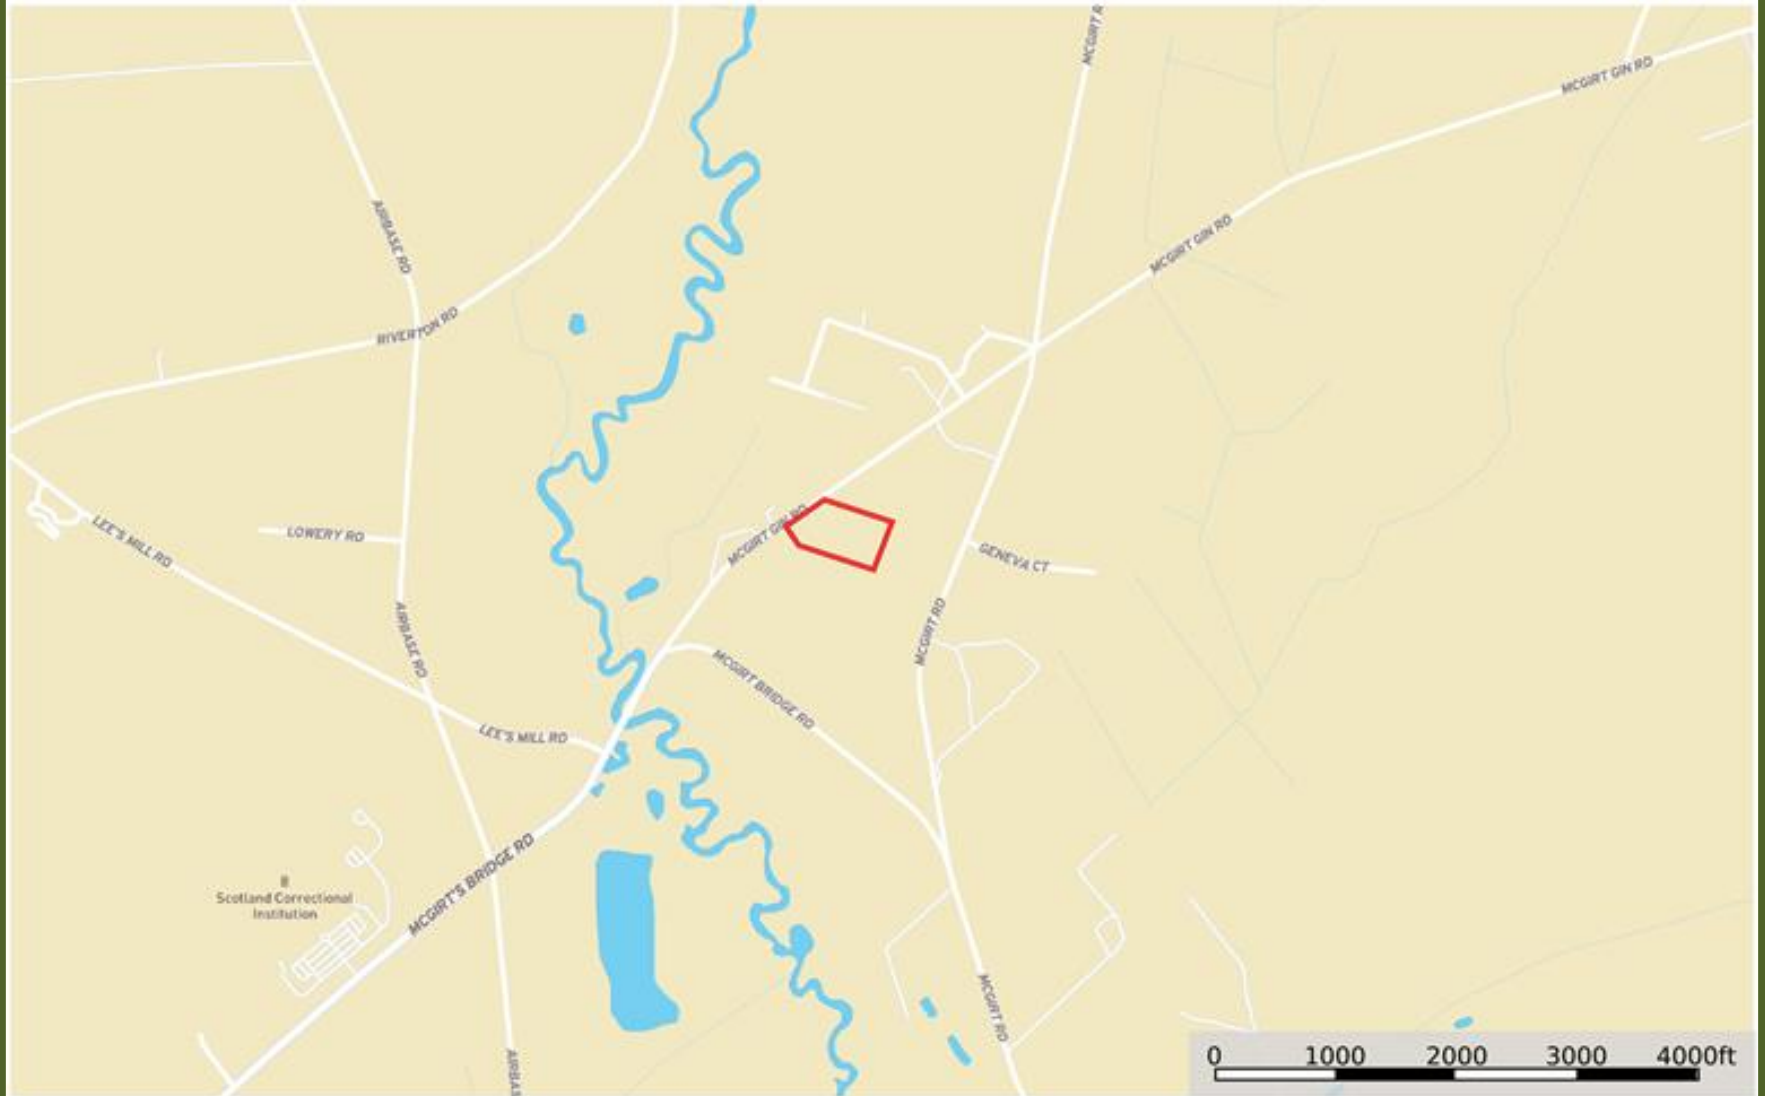

McGirt Meadow Location Map

Robeson County, North Carolina, 6.9 AC +/-

Boundary

Marty Lanier
P: (910) 617-4326

www.rockcreeklandcompany.com

604 George II Highway Winnabow NC 28479