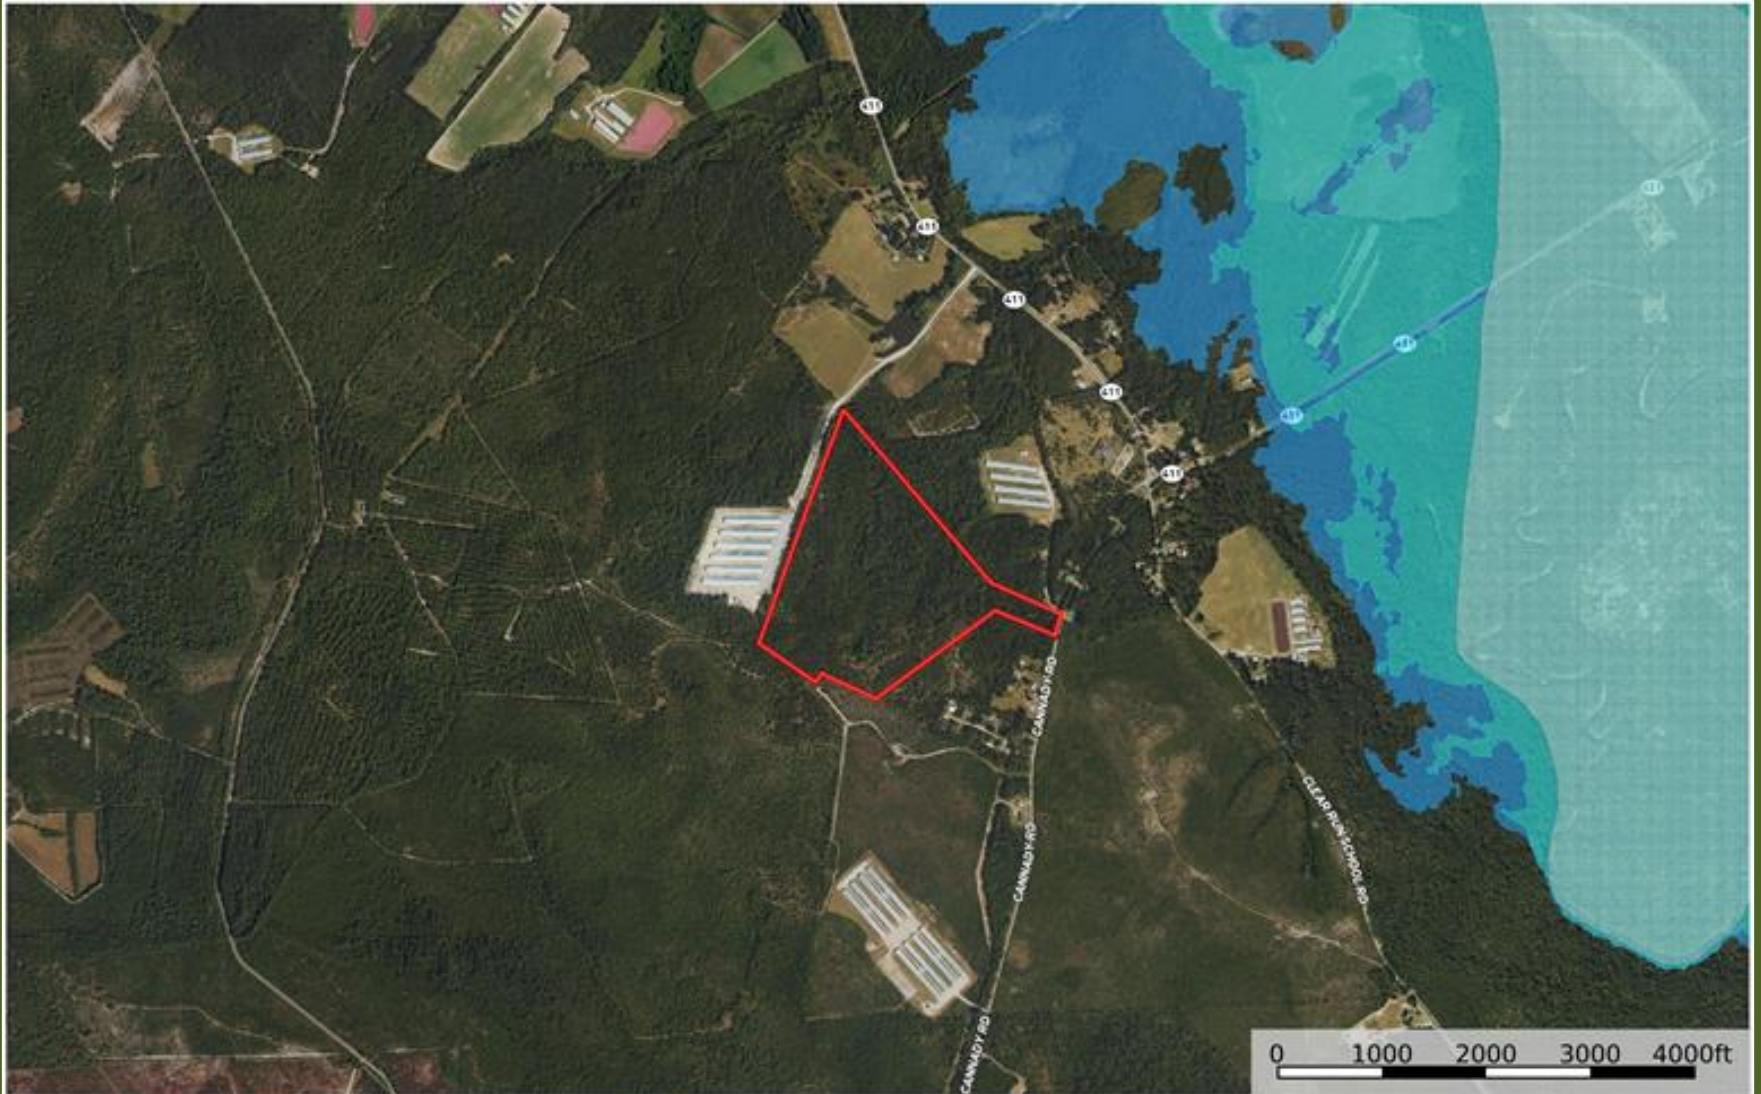

Tomahawk Hunting and Timber Tract Flood Map

Sampson County, North Carolina, 80 AC +/-

- Boundary
- 100 Year Floodplain
- 500 Year Floodplain
- Floodway
- Special
- Unmapped/ Not Included

Marty Lanier
P: (910) 617-4326

www.rockcreeklandcompany.com

604 George II Highway Winnabow NC 28479