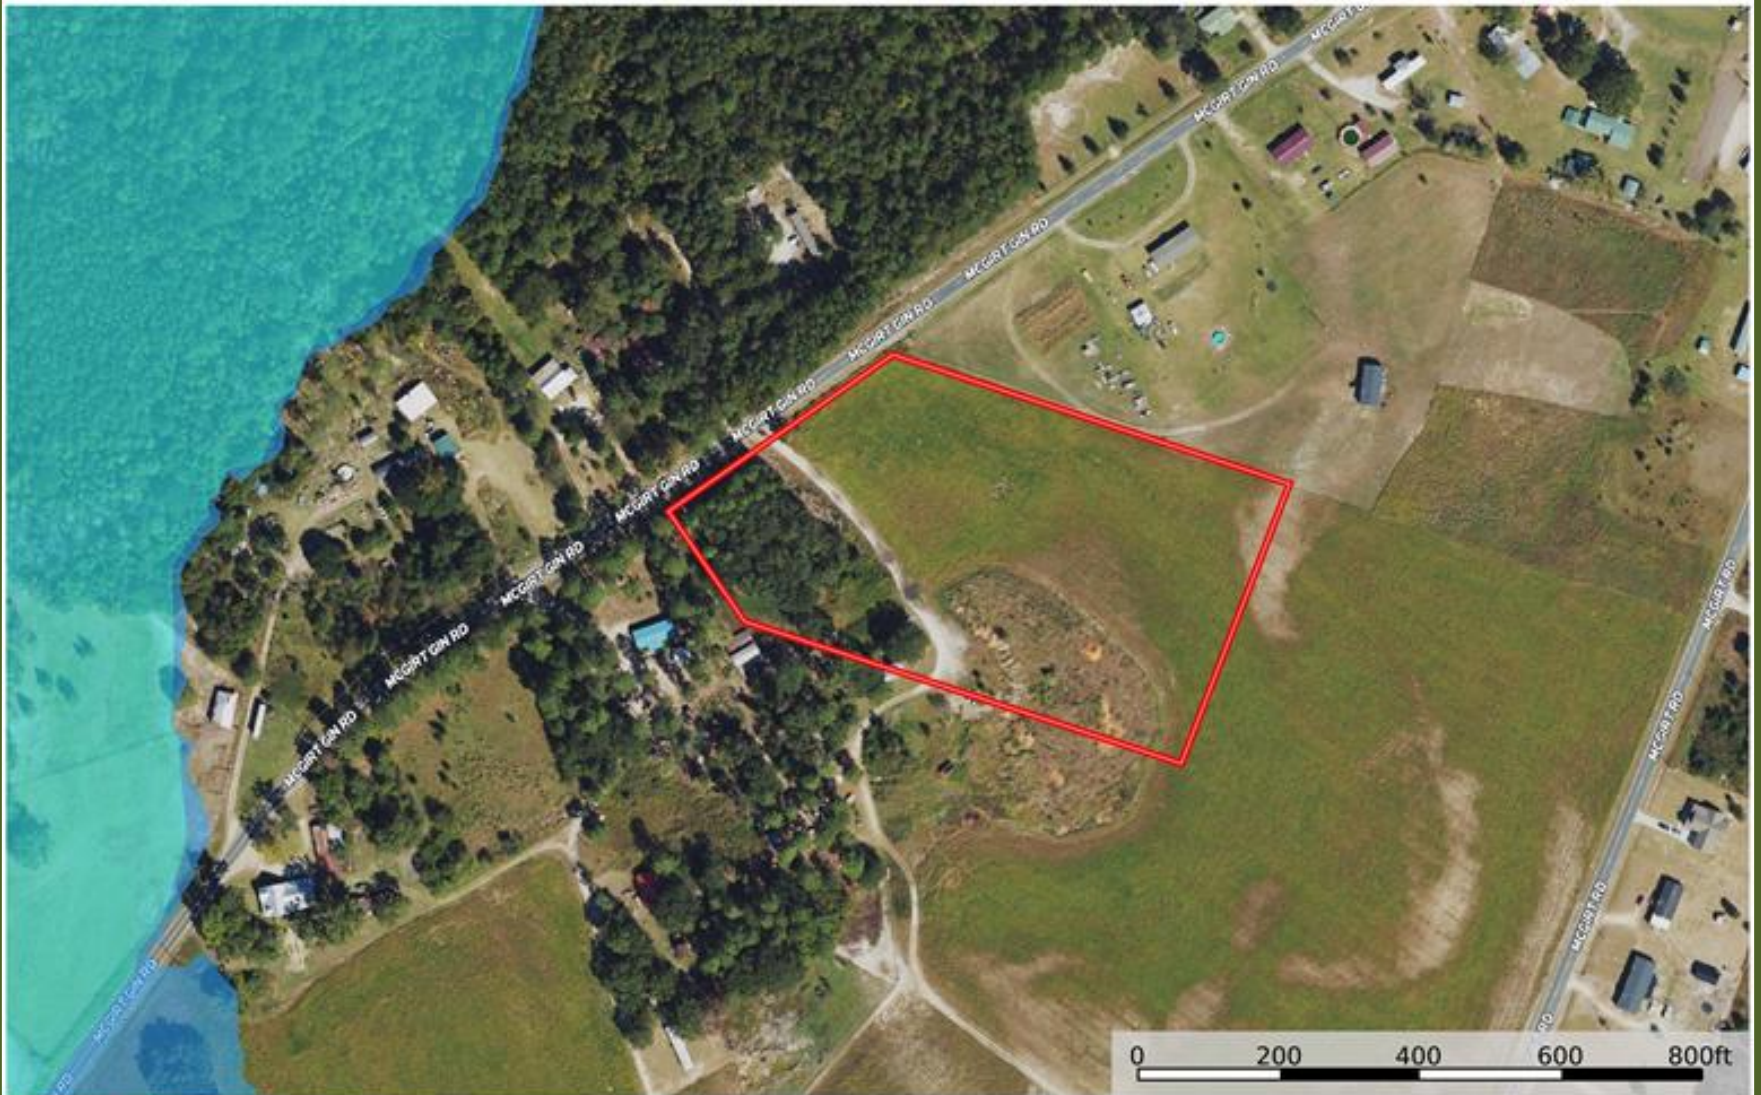

McGirt Meadow Flood Map

Robeson County, North Carolina, 6.9 AC +/-

- Boundary
- 100 Year Floodplain
- 500 Year Floodplain
- Floodway
- Special
- Unmapped/ Not included

Marty Lanier
P: (910) 617-4326

www.rockcreeklandcompany.com

604 George II Highway Winnabow NC 28479