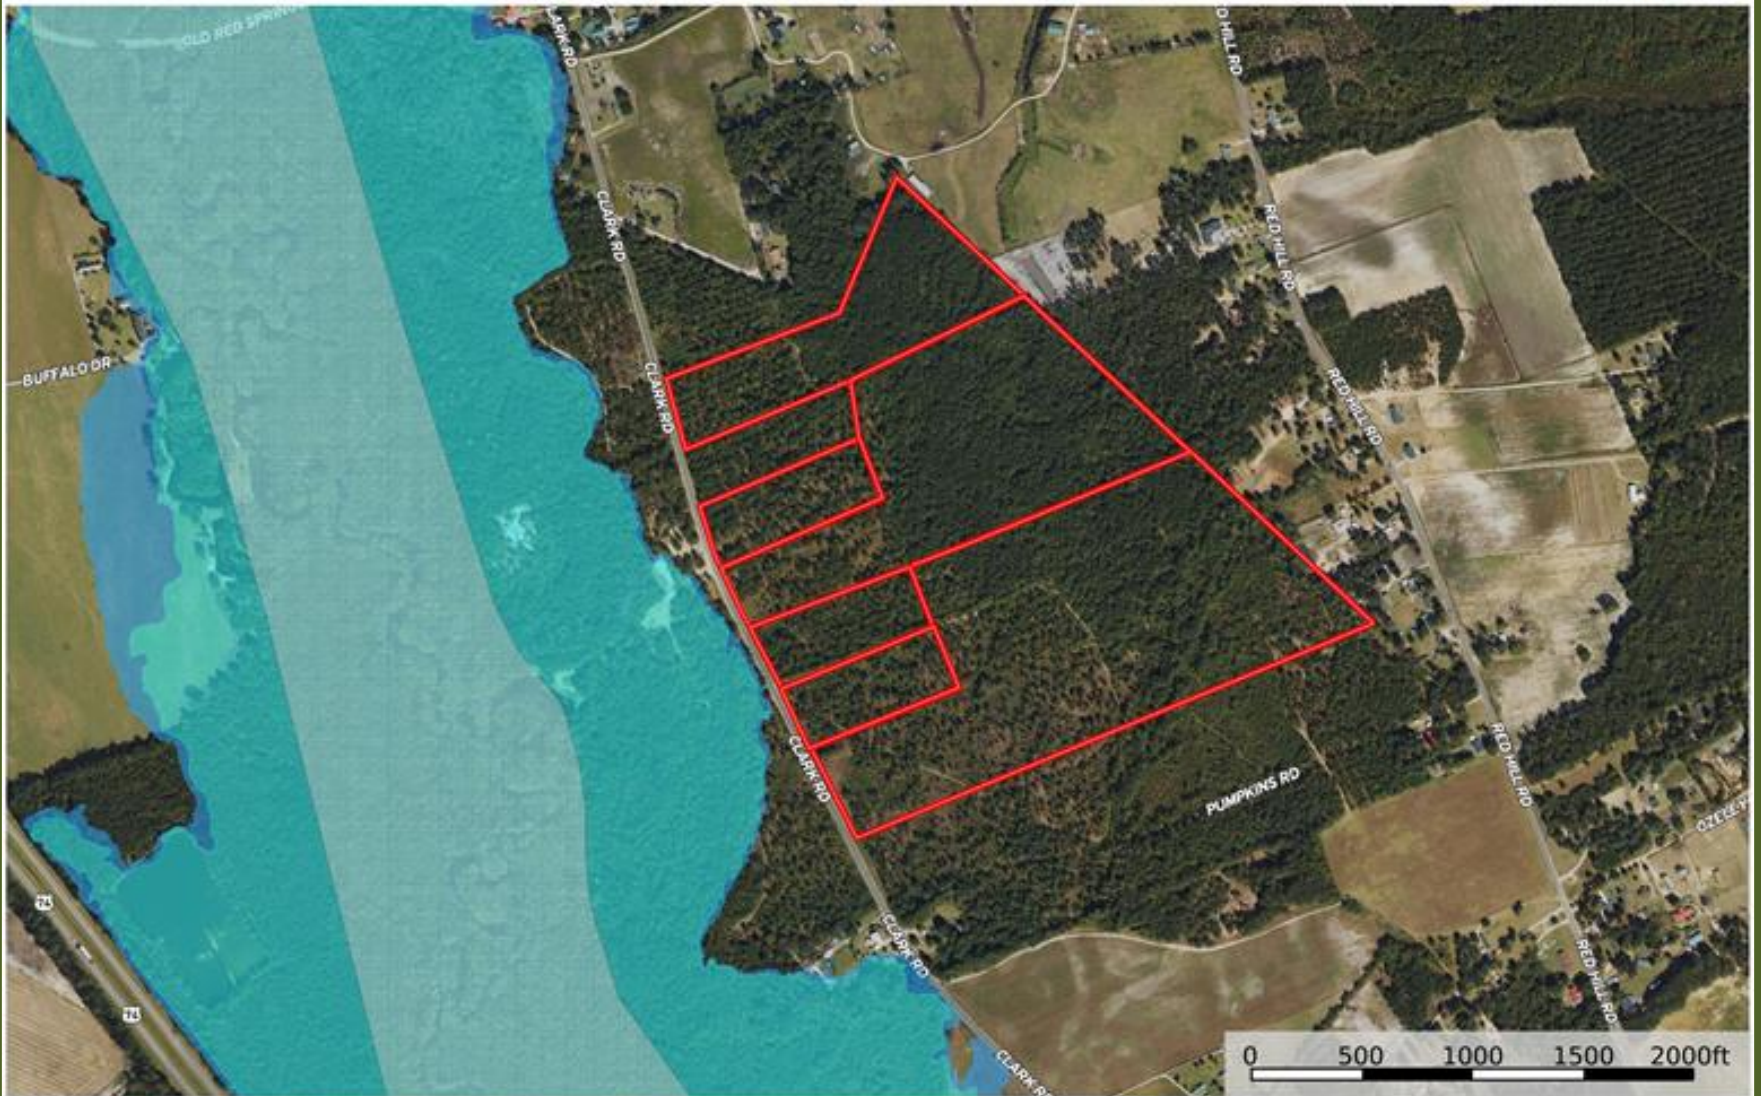

Clark Road Acres Flood Map

Robeson County, North Carolina, AC +/-

- Boundary
- 100 Year Floodplain
- 500 Year Floodplain
- Floodway
- Special
- Unmapped/ Not Included

Marty Lanier
P: (910) 617-4326

www.rockcreeklandcompany.com

604 George II Highway Winnabow NC 28479