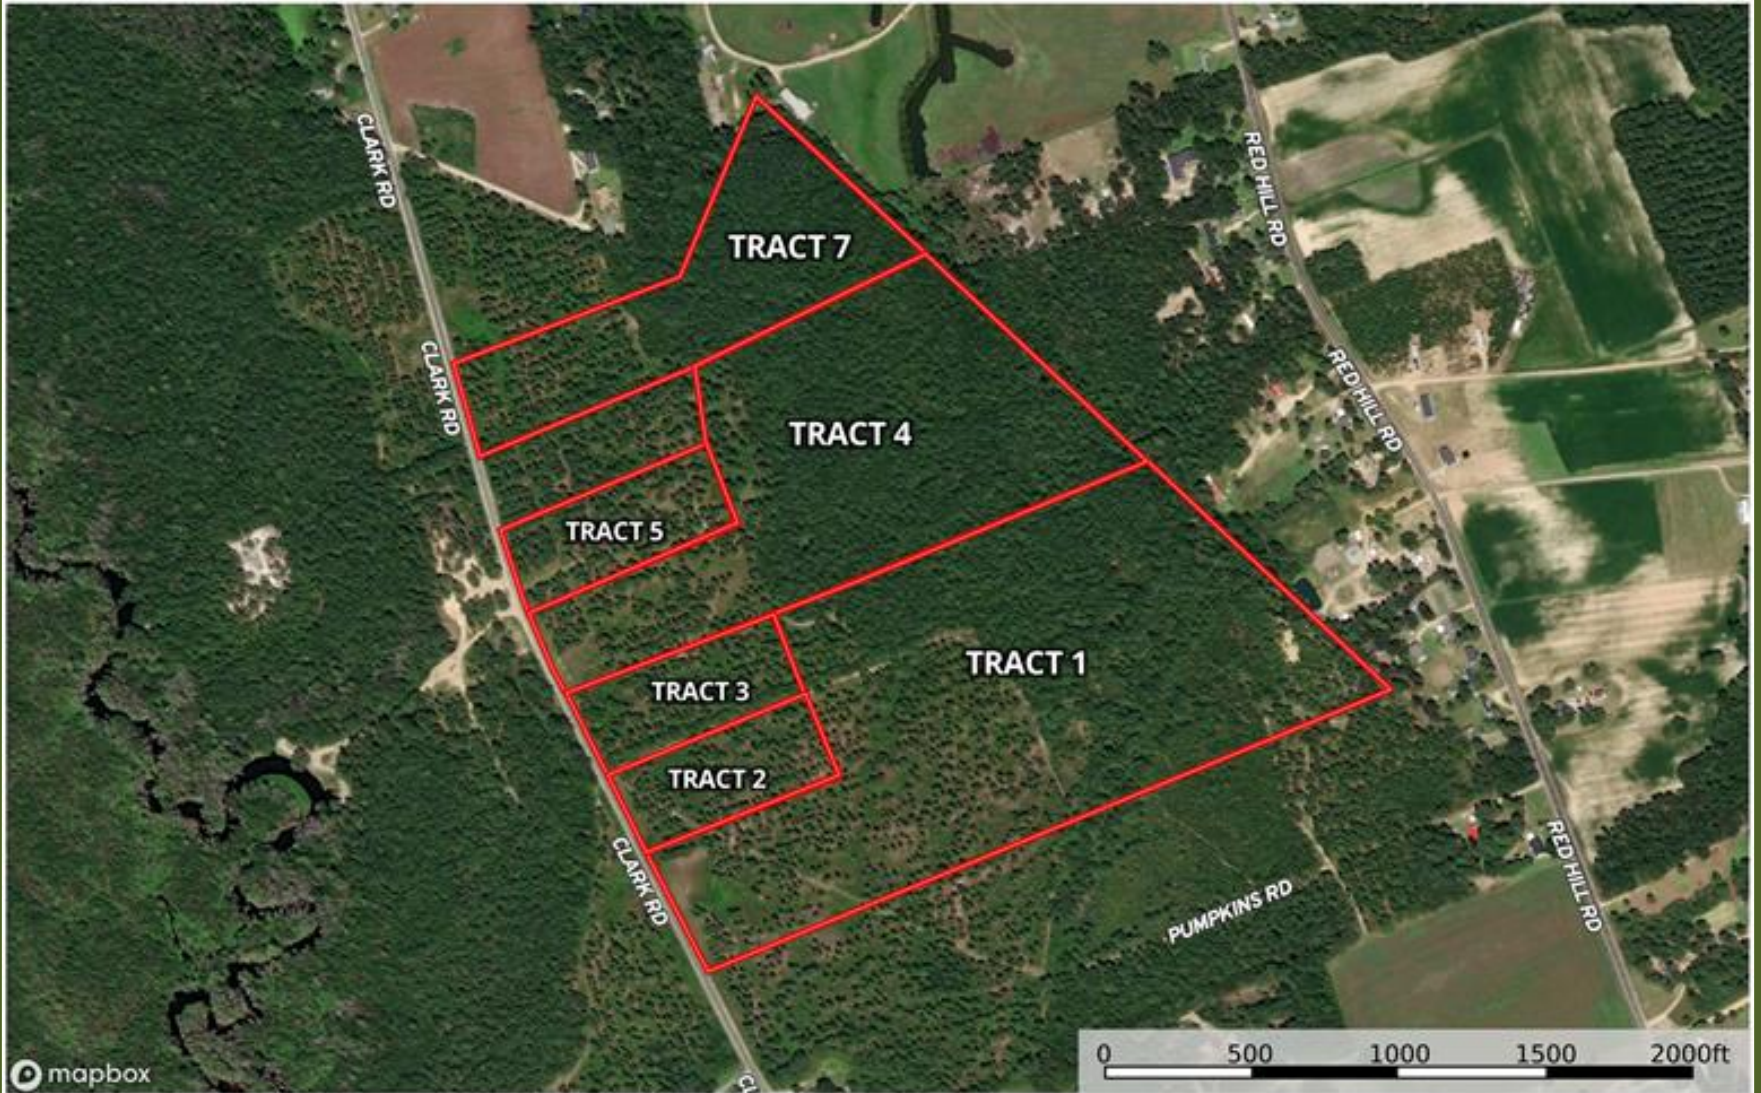

Clark Road Acres Aerial Map

Robeson County, North Carolina, AC +/-

mapbox

Boundary

Marty Lanier

P: (910) 617-4326

www.rockcreeklandcompany.com

604 George II Highway Winnabow NC 28479