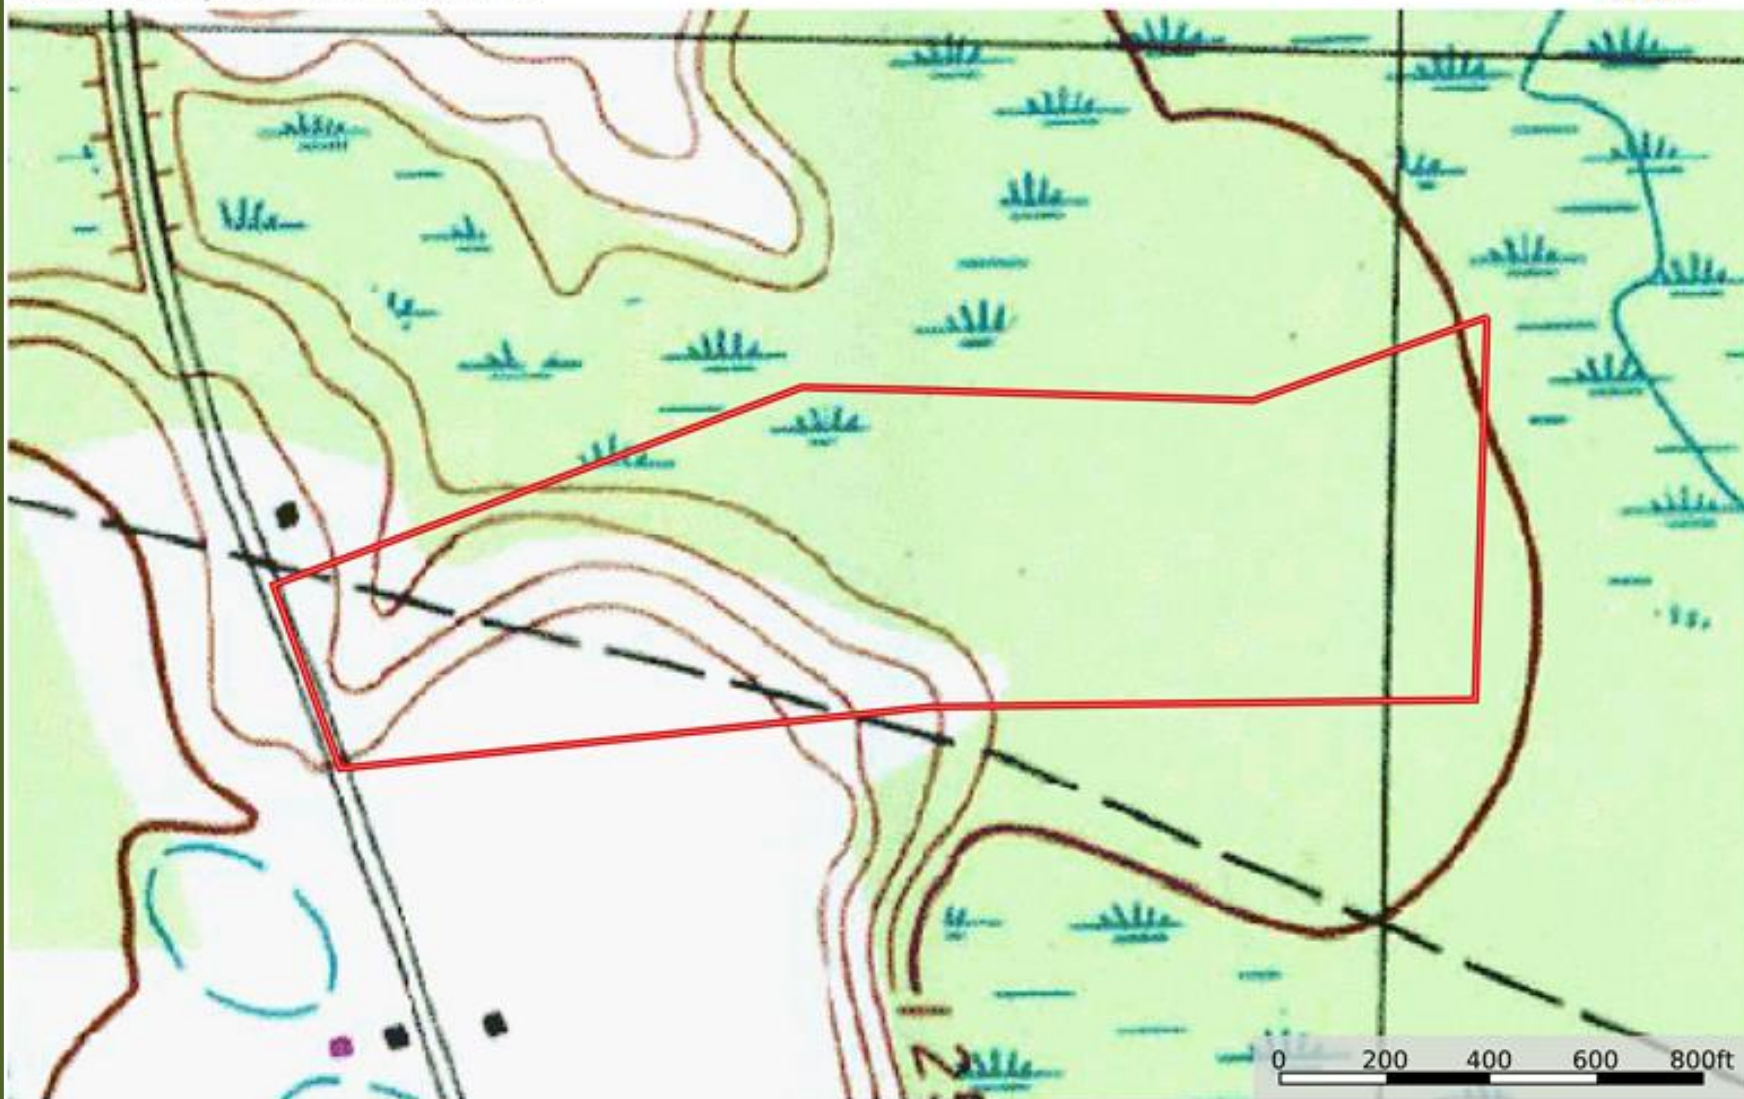

Odum Road Tract 12 Topographical Map

Robeson County, North Carolina, 29 AC +/-

Boundary

Marty Lanier
P: (910) 617-4326

www.rockcreeklandcompany.com

604 George II Highway Winnabow NC 28479