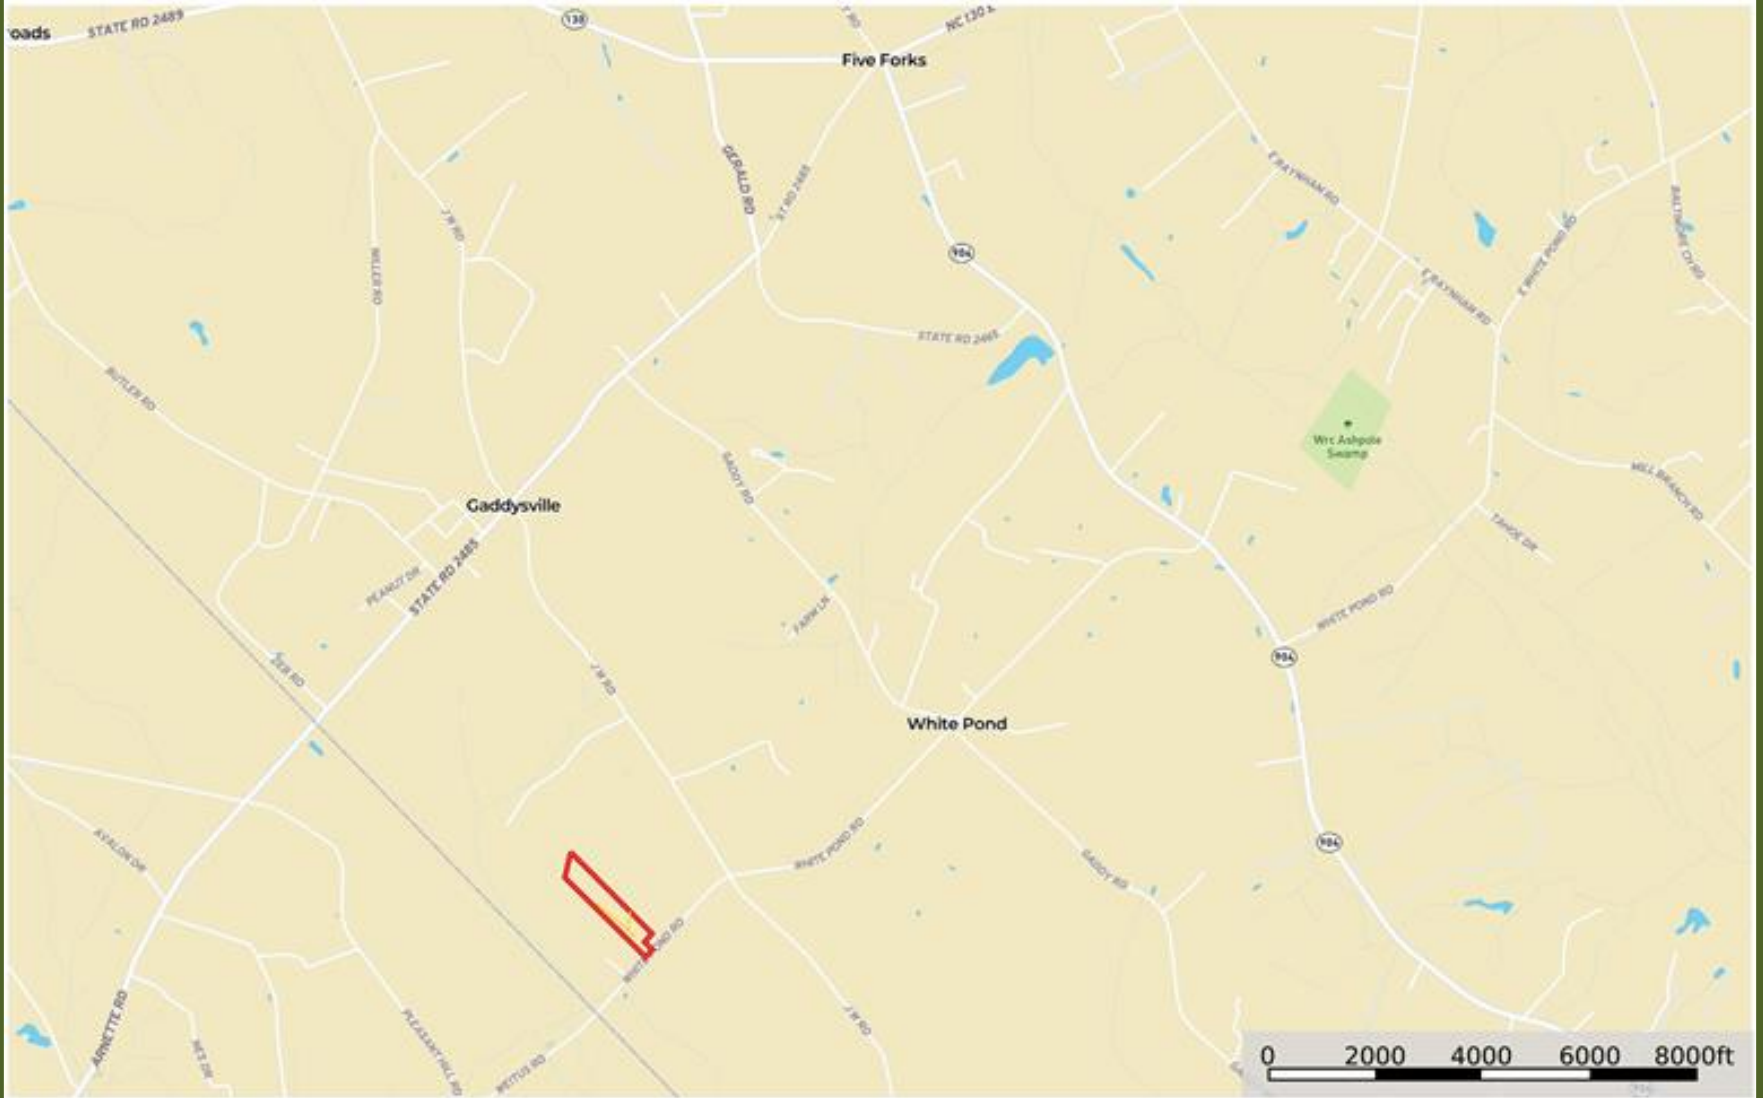

White Pond Road Location Map

Robeson County, North Carolina, 19 AC +/-

— Road / Trail   Boundary

Marty Lanier
P: (910) 617-4326

www.rockcreeklandcompany.com

604 George II Highway Winnabow NC 28479