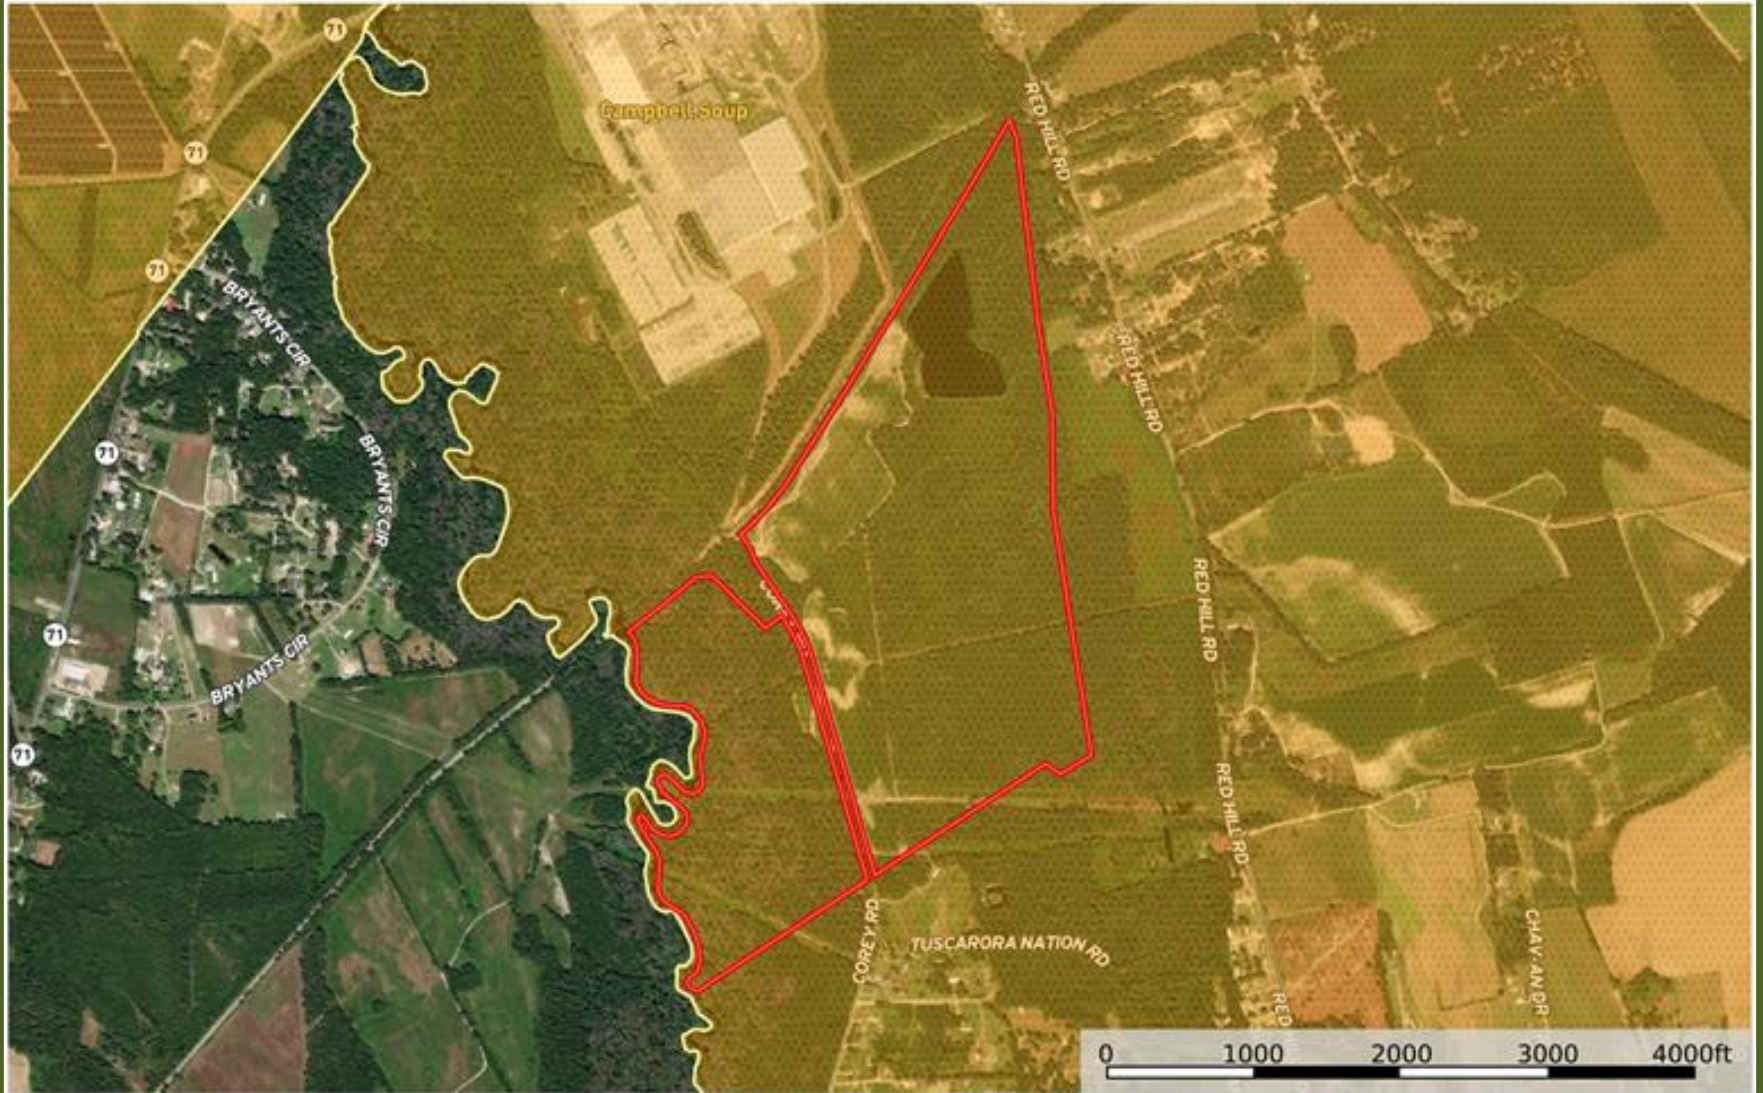

Lumber River Farm Opportunity Zone Map

North Carolina, 203 AC +/-

Boundary Opportunity Zones

Marty Lanier
P: (910) 617-4326

www.rockcreeklandcompany.com

604 George II Highway Winnabow NC 28479