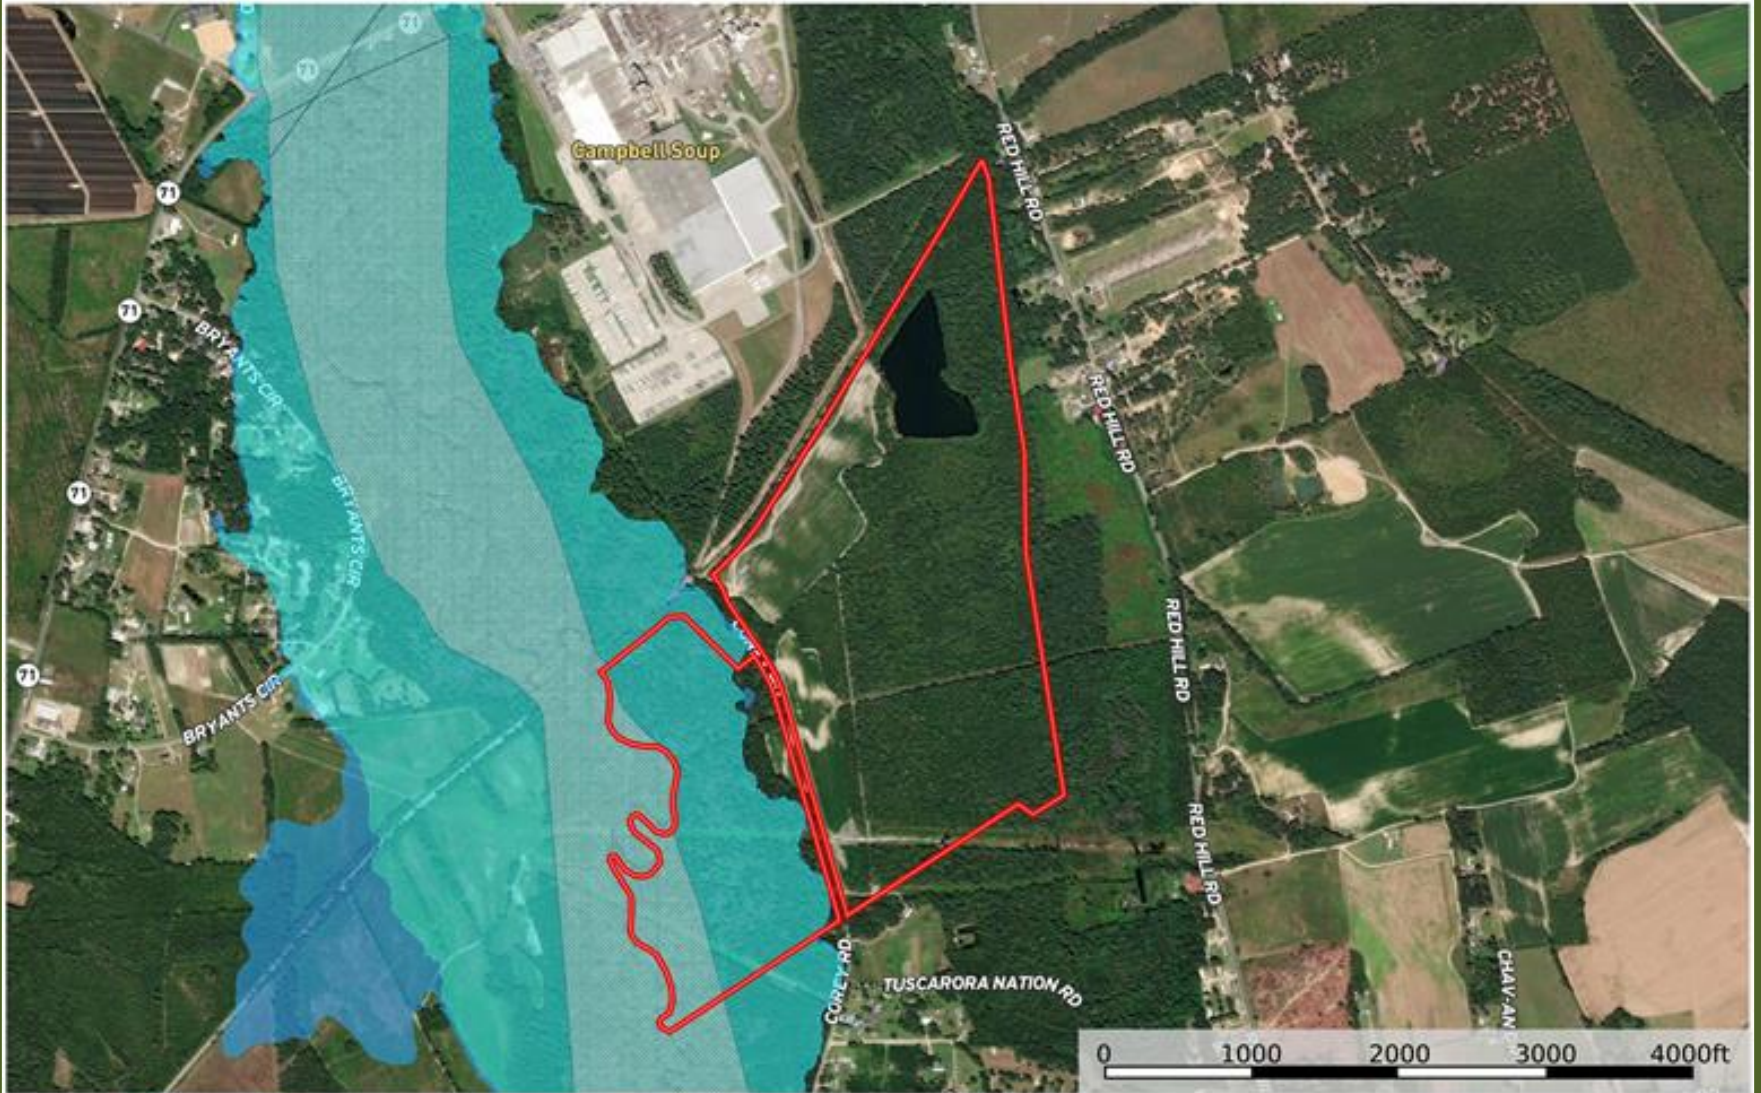

Lumber River Farm Flood Zone Map

North Carolina, 203 AC +/-

- Boundary
- 100 Year Floodplain
- 500 Year Floodplain
- Floodway
- Special
- Unmapped/ Not Included

Marty Lanier
P: (910) 617-4326

www.rockcreeklandcompany.com

604 George II Highway Winnabow NC 28479

The information contained herein was obtained from sources deemed to be reliable. Land id™ Services makes no warranties or guarantees as to the completeness or accuracy thereof.