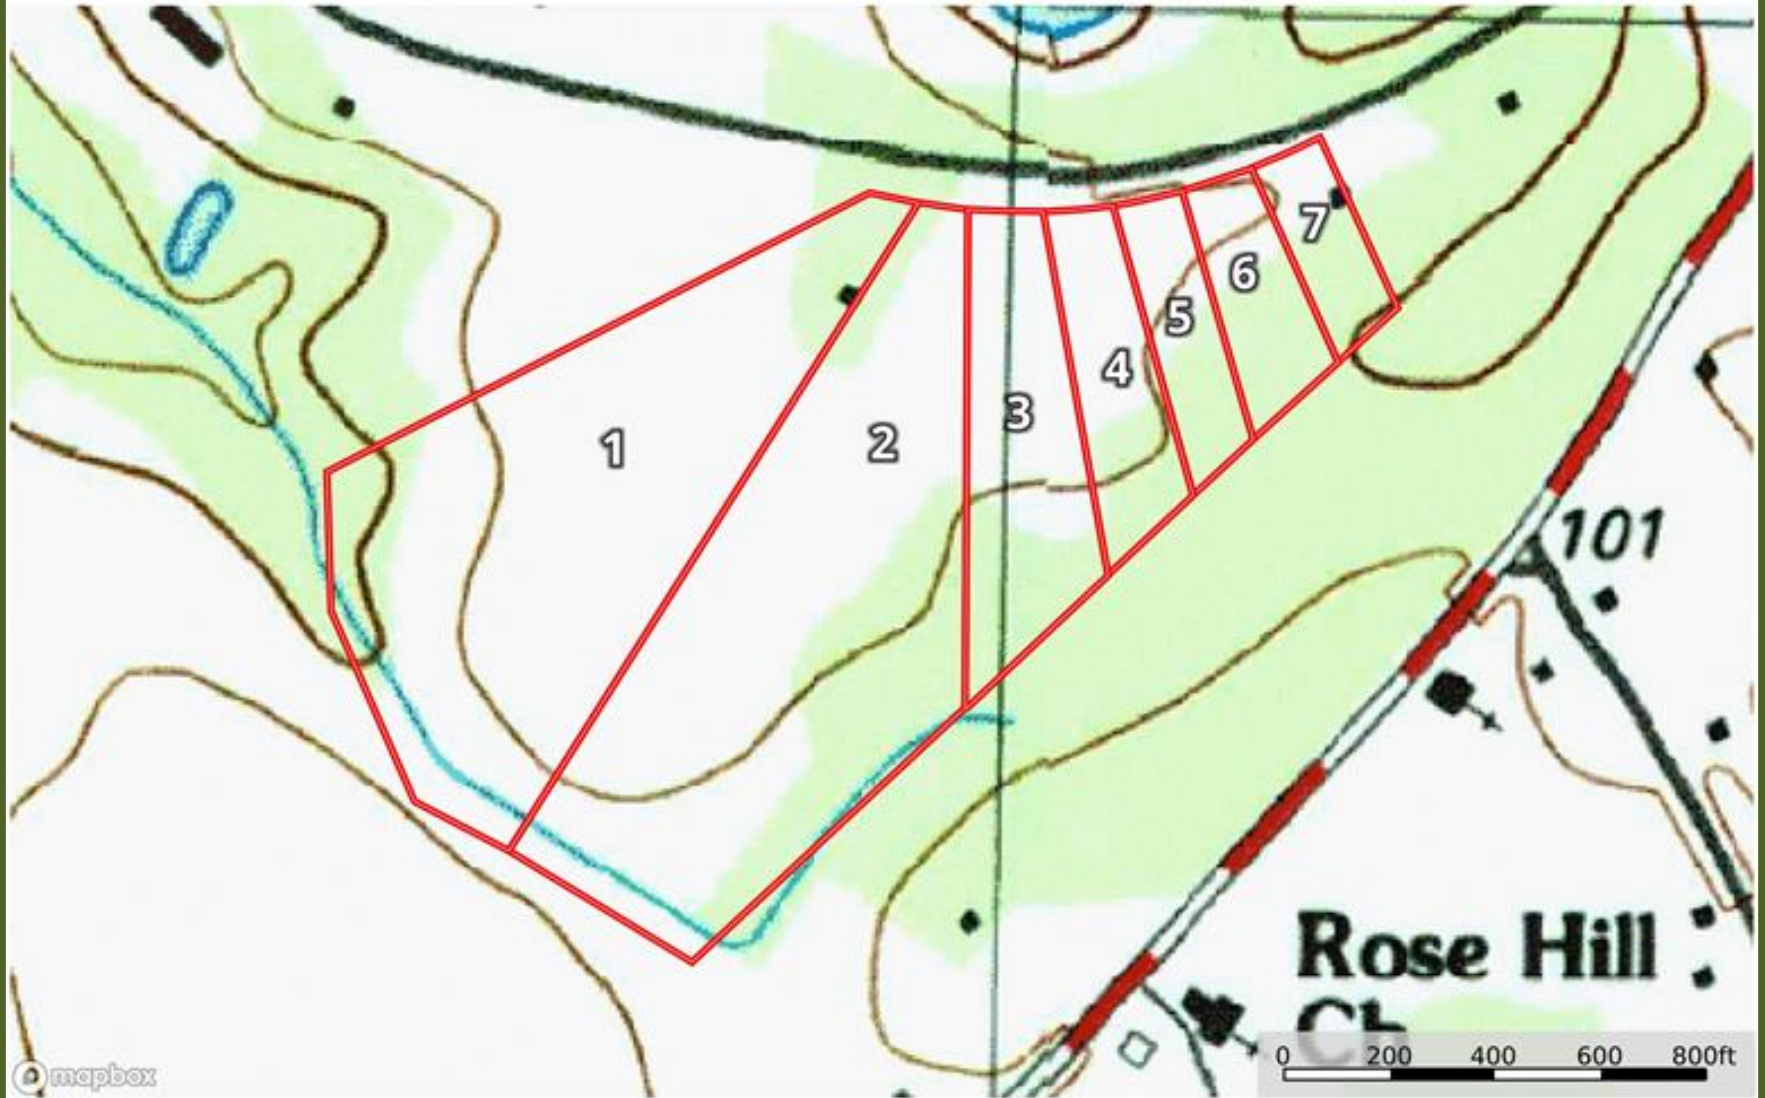

Bill Hooks Road Estates Topographical Map

Columbus County, North Carolina, AC +/-

Marty Lanier
P: (910) 617-4326

www.rockcreeklandcompany.com

604 George II Highway Winnabow NC 28479