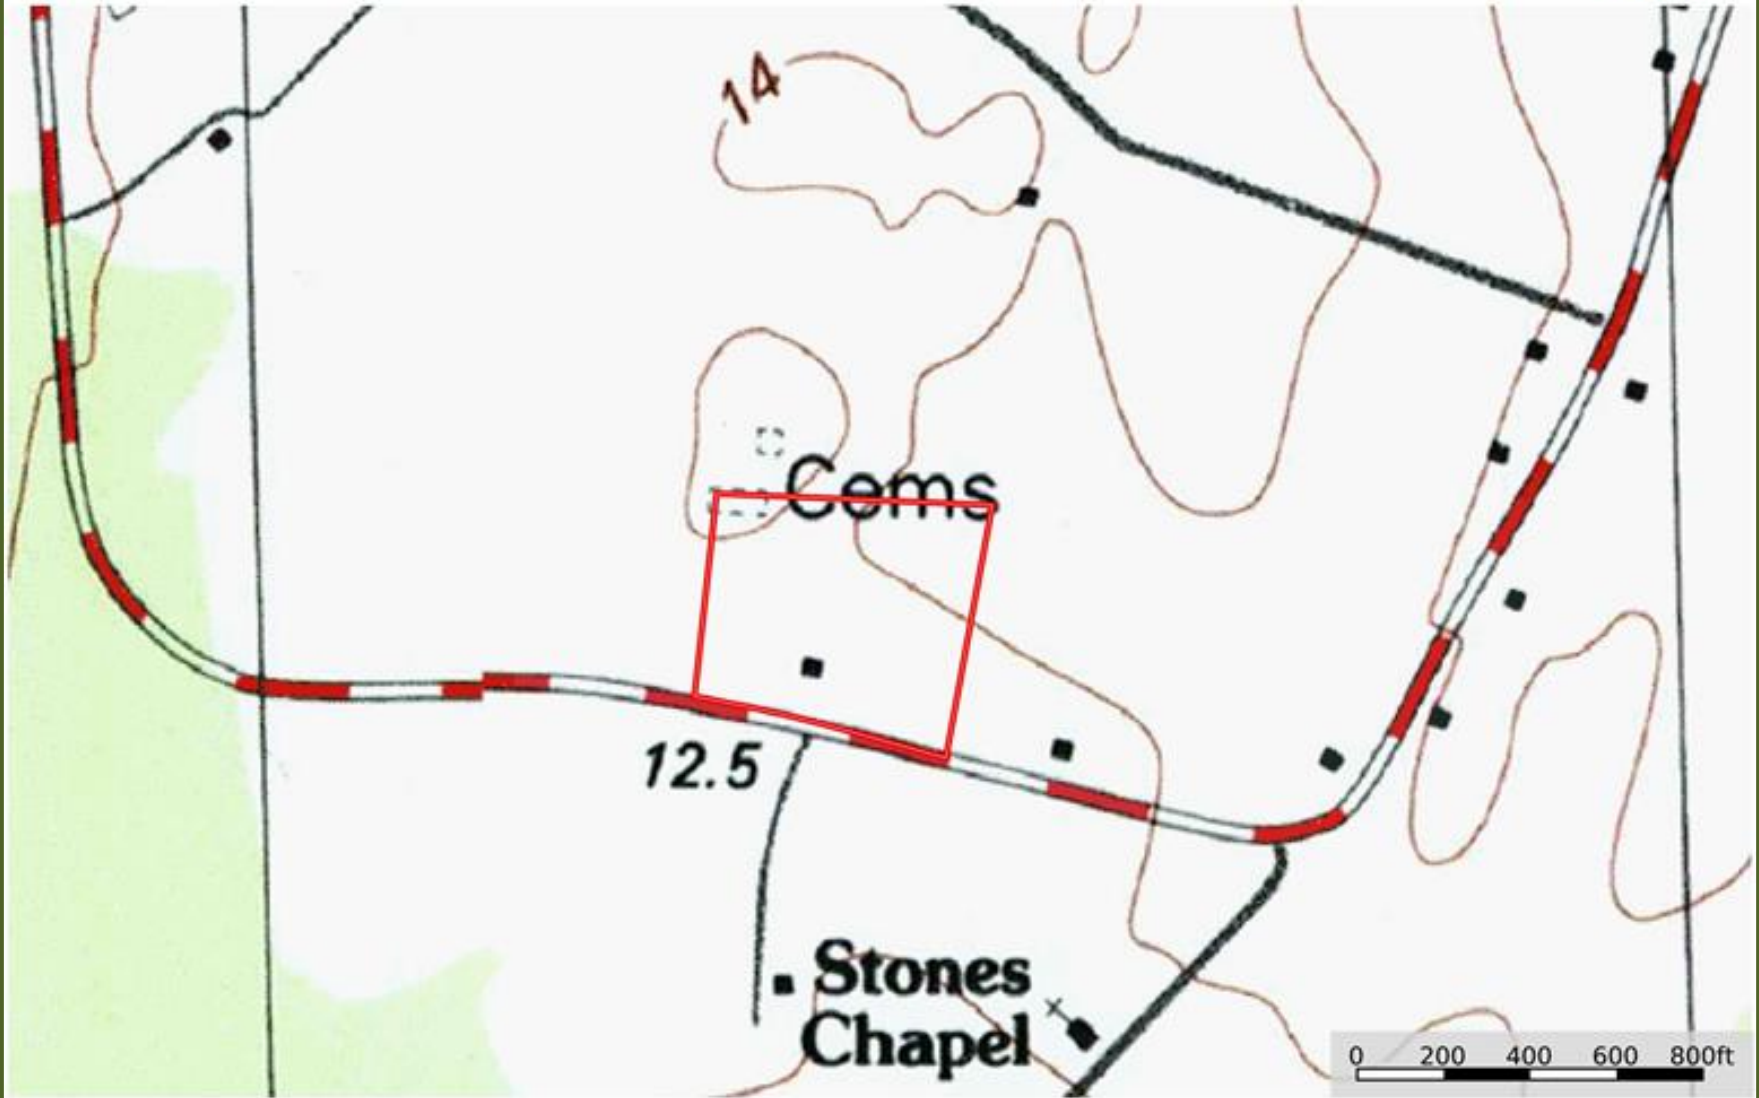

Plantation Road Home and Farm Topographical Map

Jones County, North Carolina, 7 AC +/-

Boundary

Marty Lanier
P: (910) 617-4326

www.rockcreeklandcompany.com

604 George II Highway Winnabow NC 28479