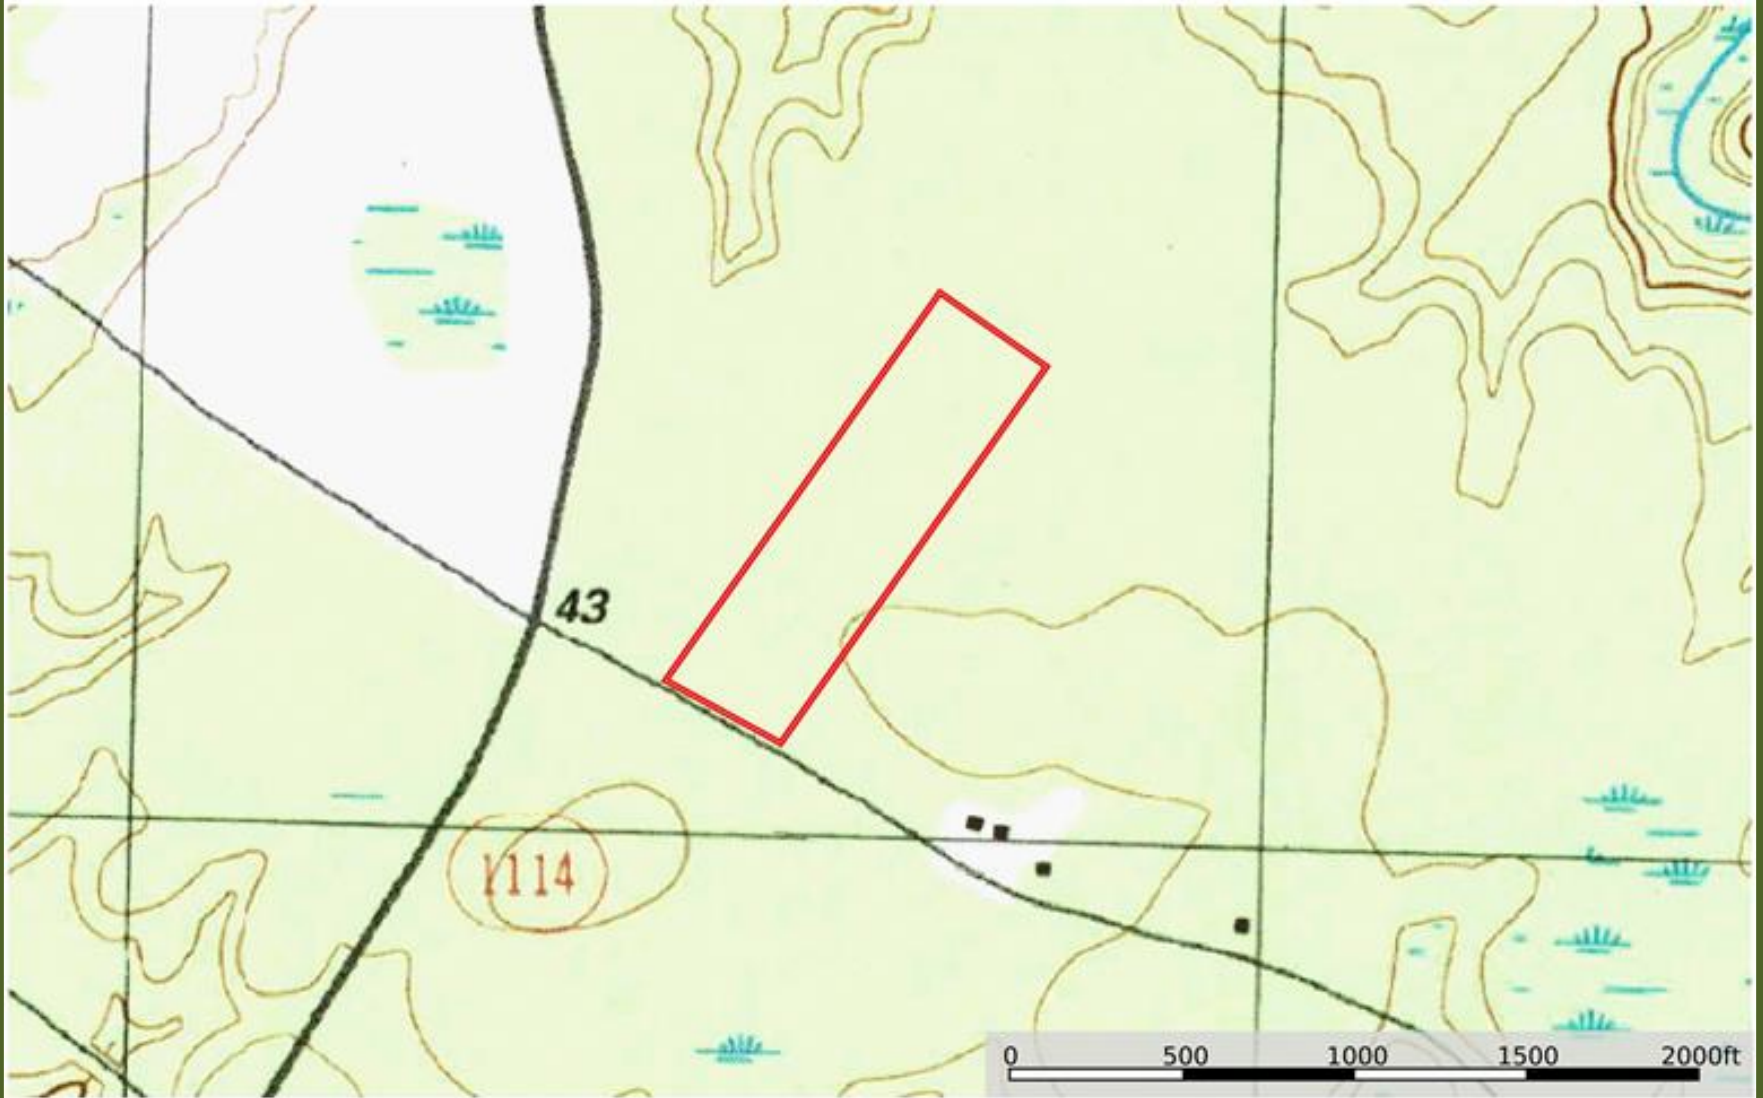

Leaning Pine Road Topographical Map
Brunswick County, North Carolina, 11.66 AC +/-

Boundary

Marty Lanier
P: (910) 617-4326

www.rockcreeklandcompany.com

604 George II Highway Winnabow NC 28479