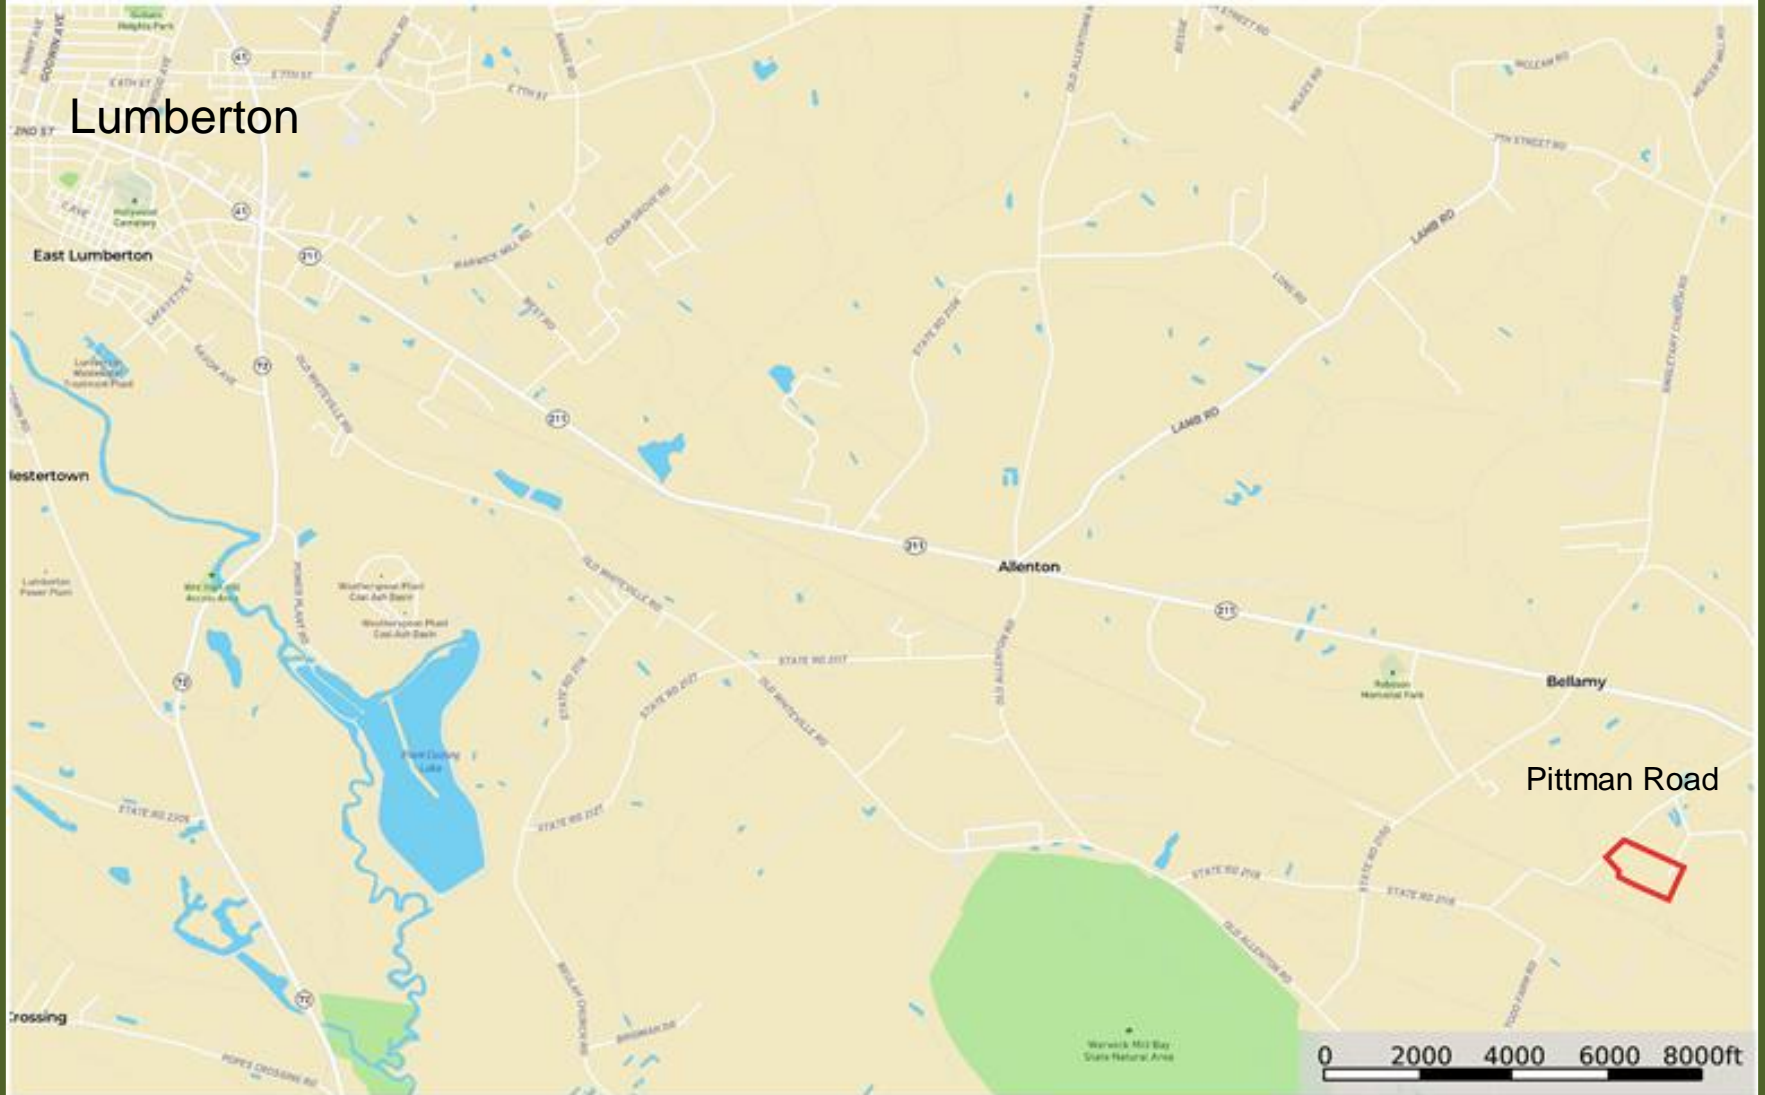

# Pittman Road Farm Location Map

Robeson County, North Carolina, 25 AC +/-

Lumberton

Pittman Road

Boundary