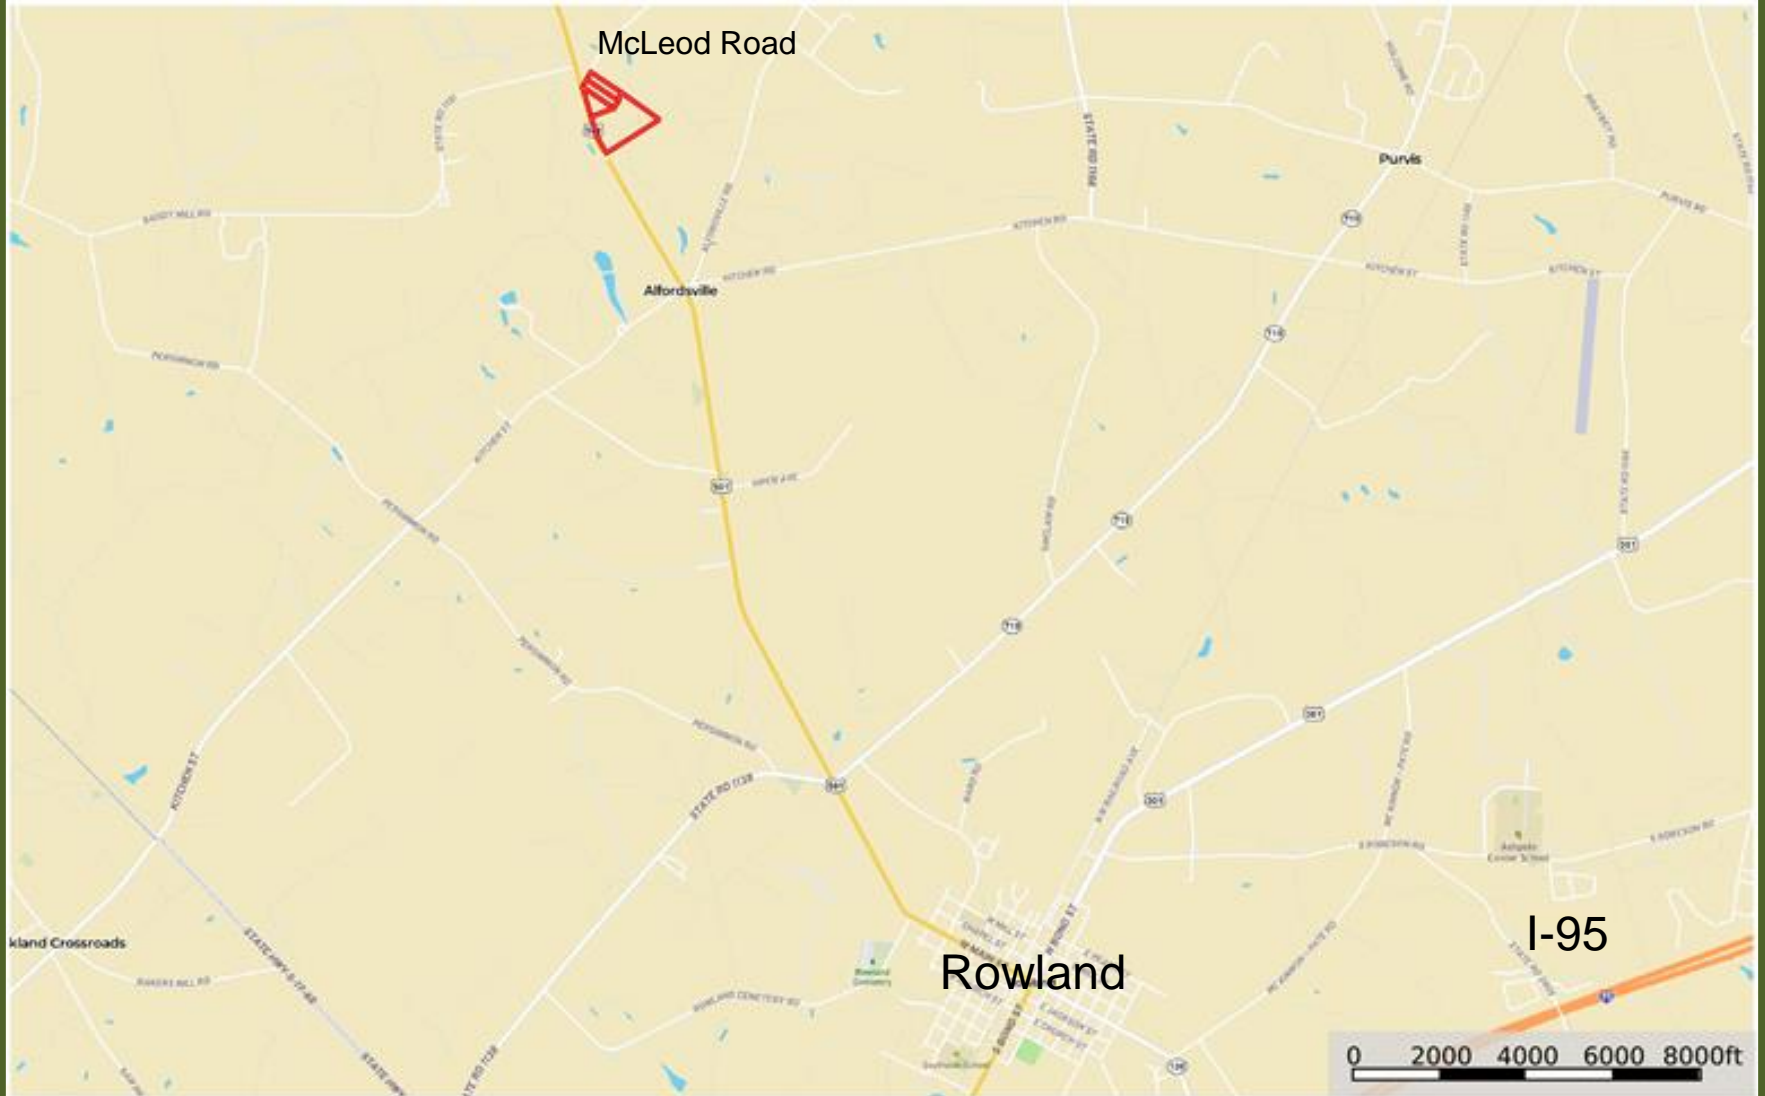

# Country Living Farms II Location Map

Robeson County, North Carolina, AC +/-

Boundary

Marty Lanier  
P: (910) 617-4326

[www.rockcreeklandcompany.com](http://www.rockcreeklandcompany.com)

604 George II Highway Winnabow NC 28479