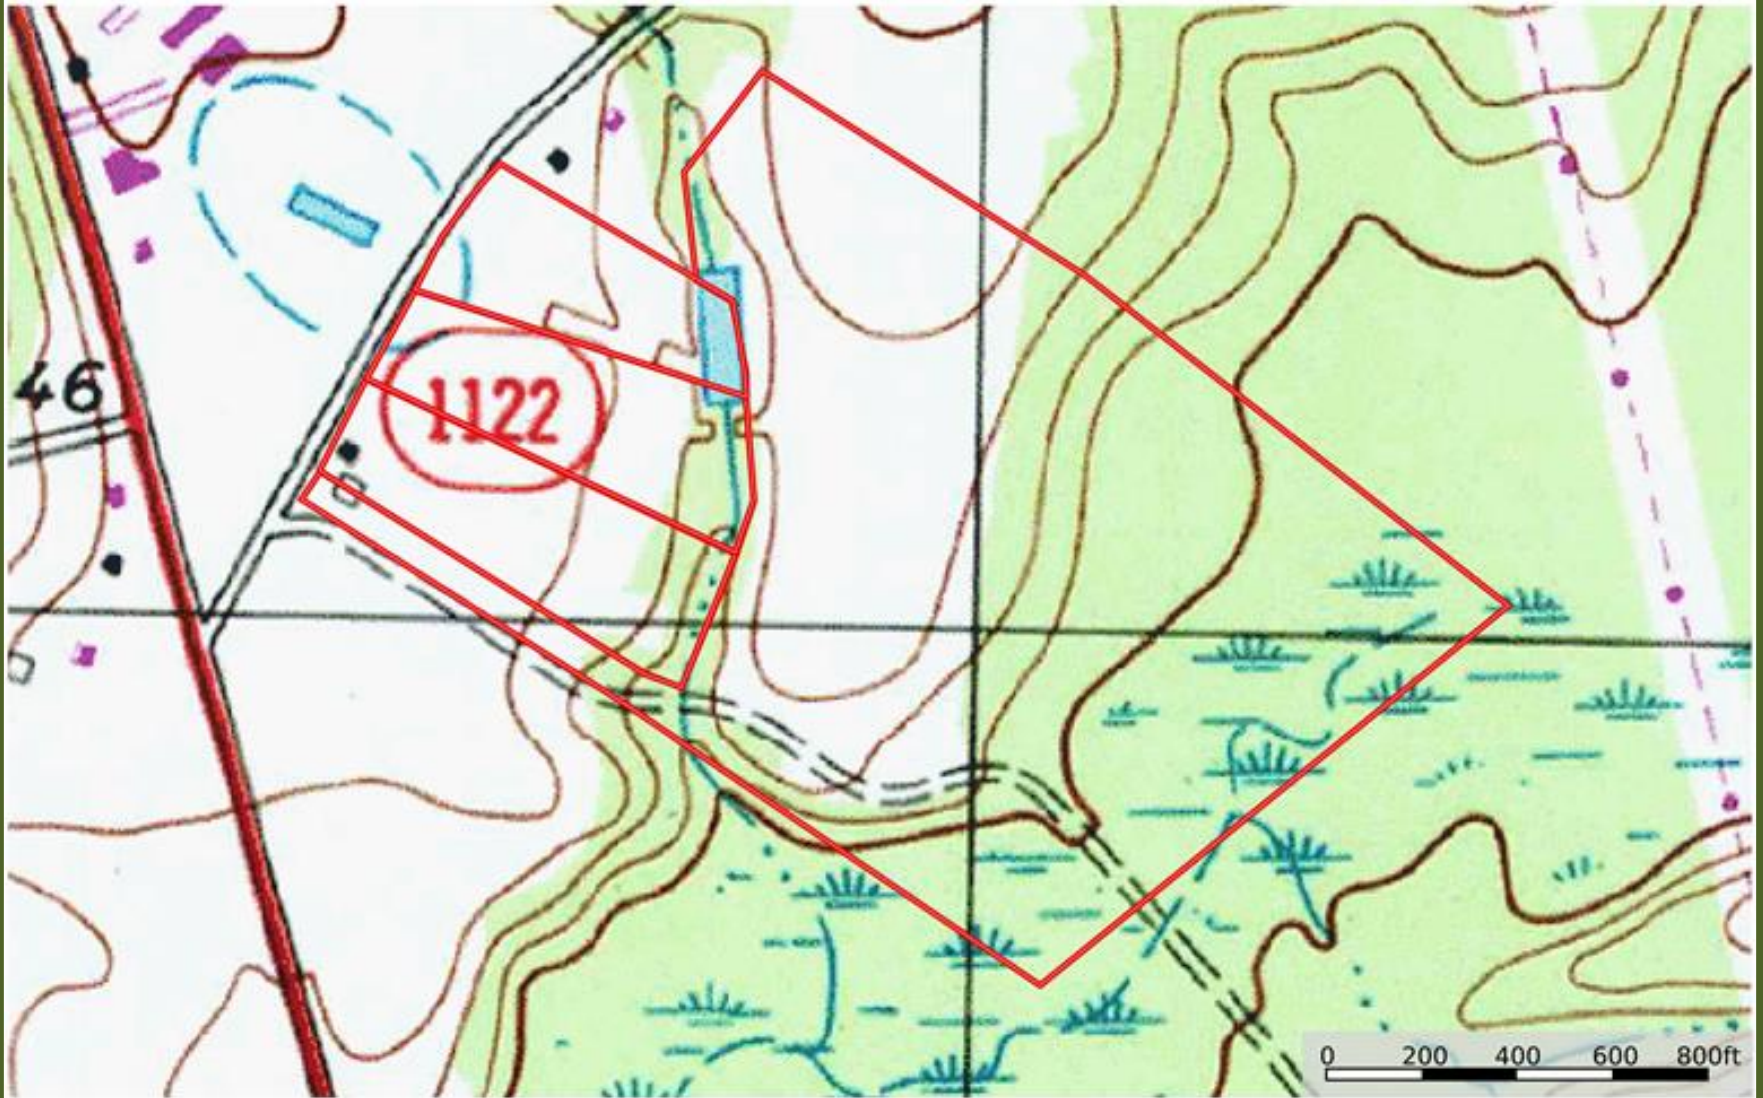

Country Living Farms Topographical Map

Robeson County, North Carolina, AC +/-

Boundary

Marty Lanier
P: (910) 617-4326

www.rockcreeklandcompany.com

604 George II Highway Winnabow NC 28479