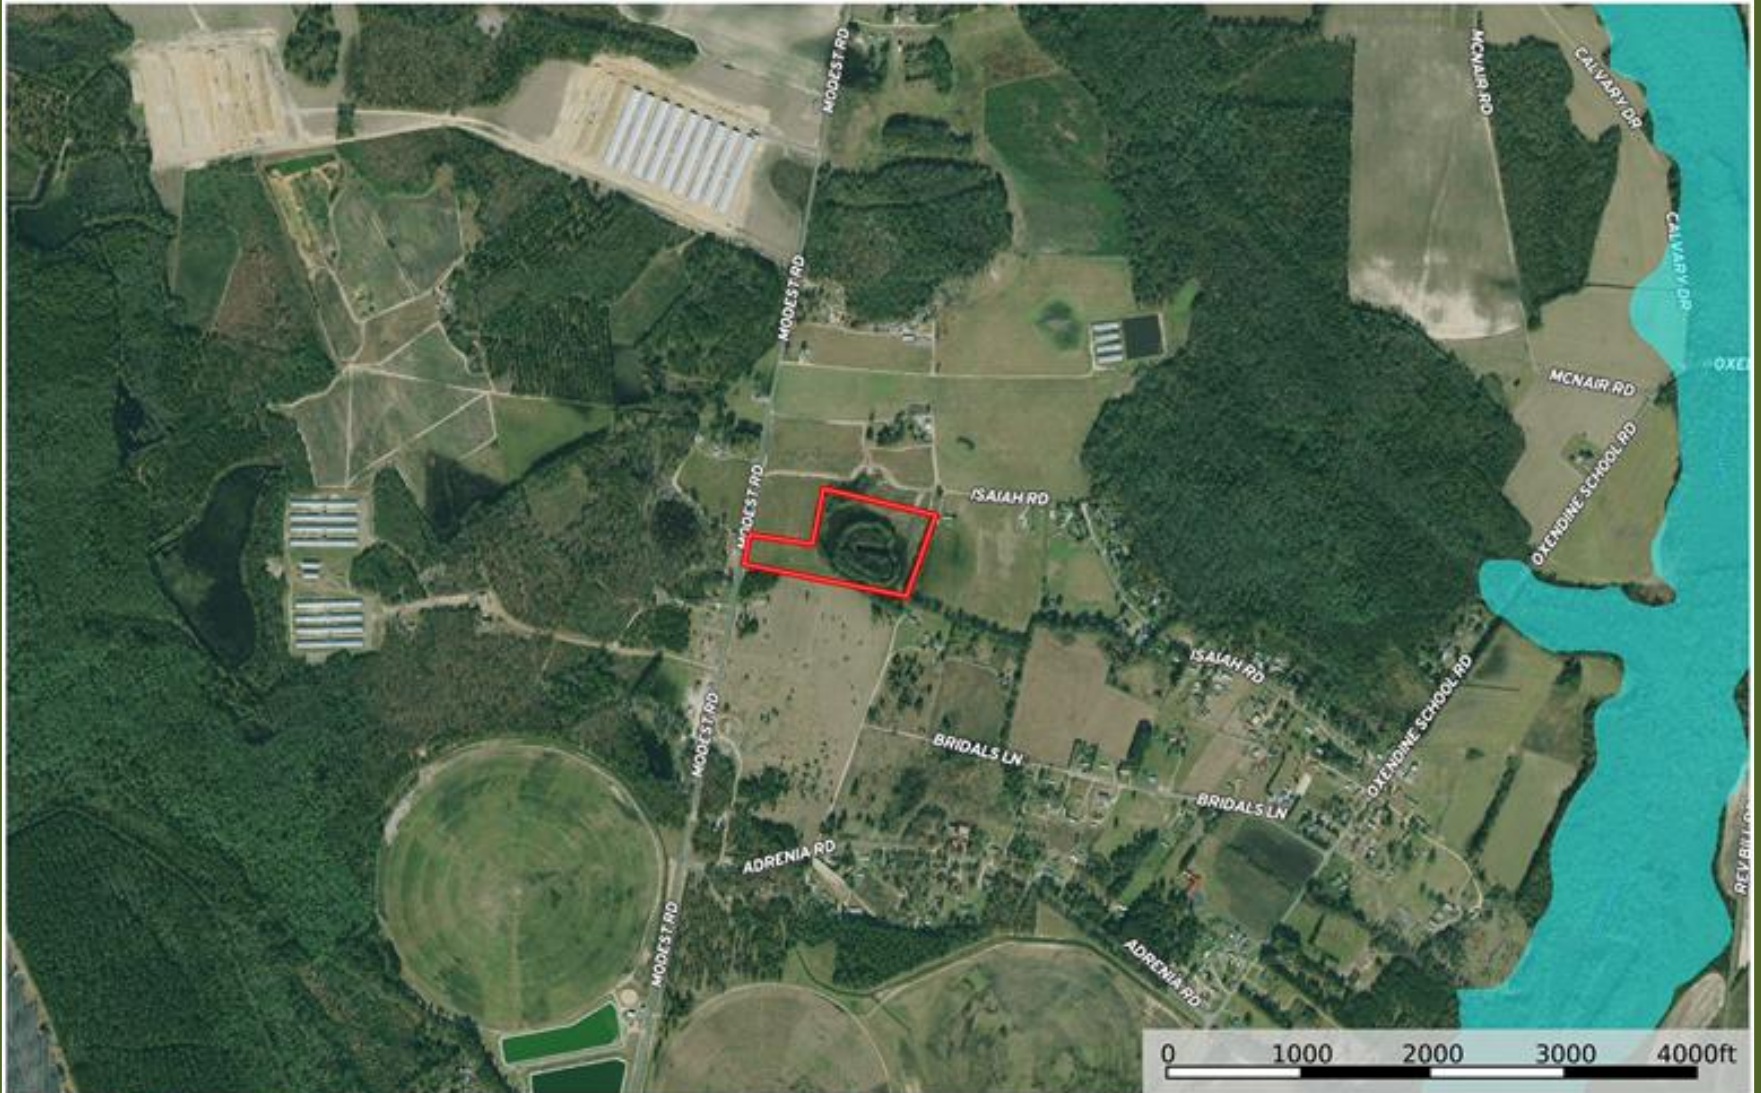

Modest Road Estate Lot Flood Zone Map

Robeson County, North Carolina, 15 AC +/-

- Boundary
- 100 Year Floodplain
- 500 Year Floodplain
- Floodway
- Special
- Unmapped/ Not Included

Marty Lanier
P: (910) 617-4326

www.rockcreeklandcompany.com

604 George II Highway Winnabow NC 28479

The information contained herein was obtained from sources deemed to be reliable. MapRight Services makes no warranties or guarantees as to the completeness or accuracy thereof.