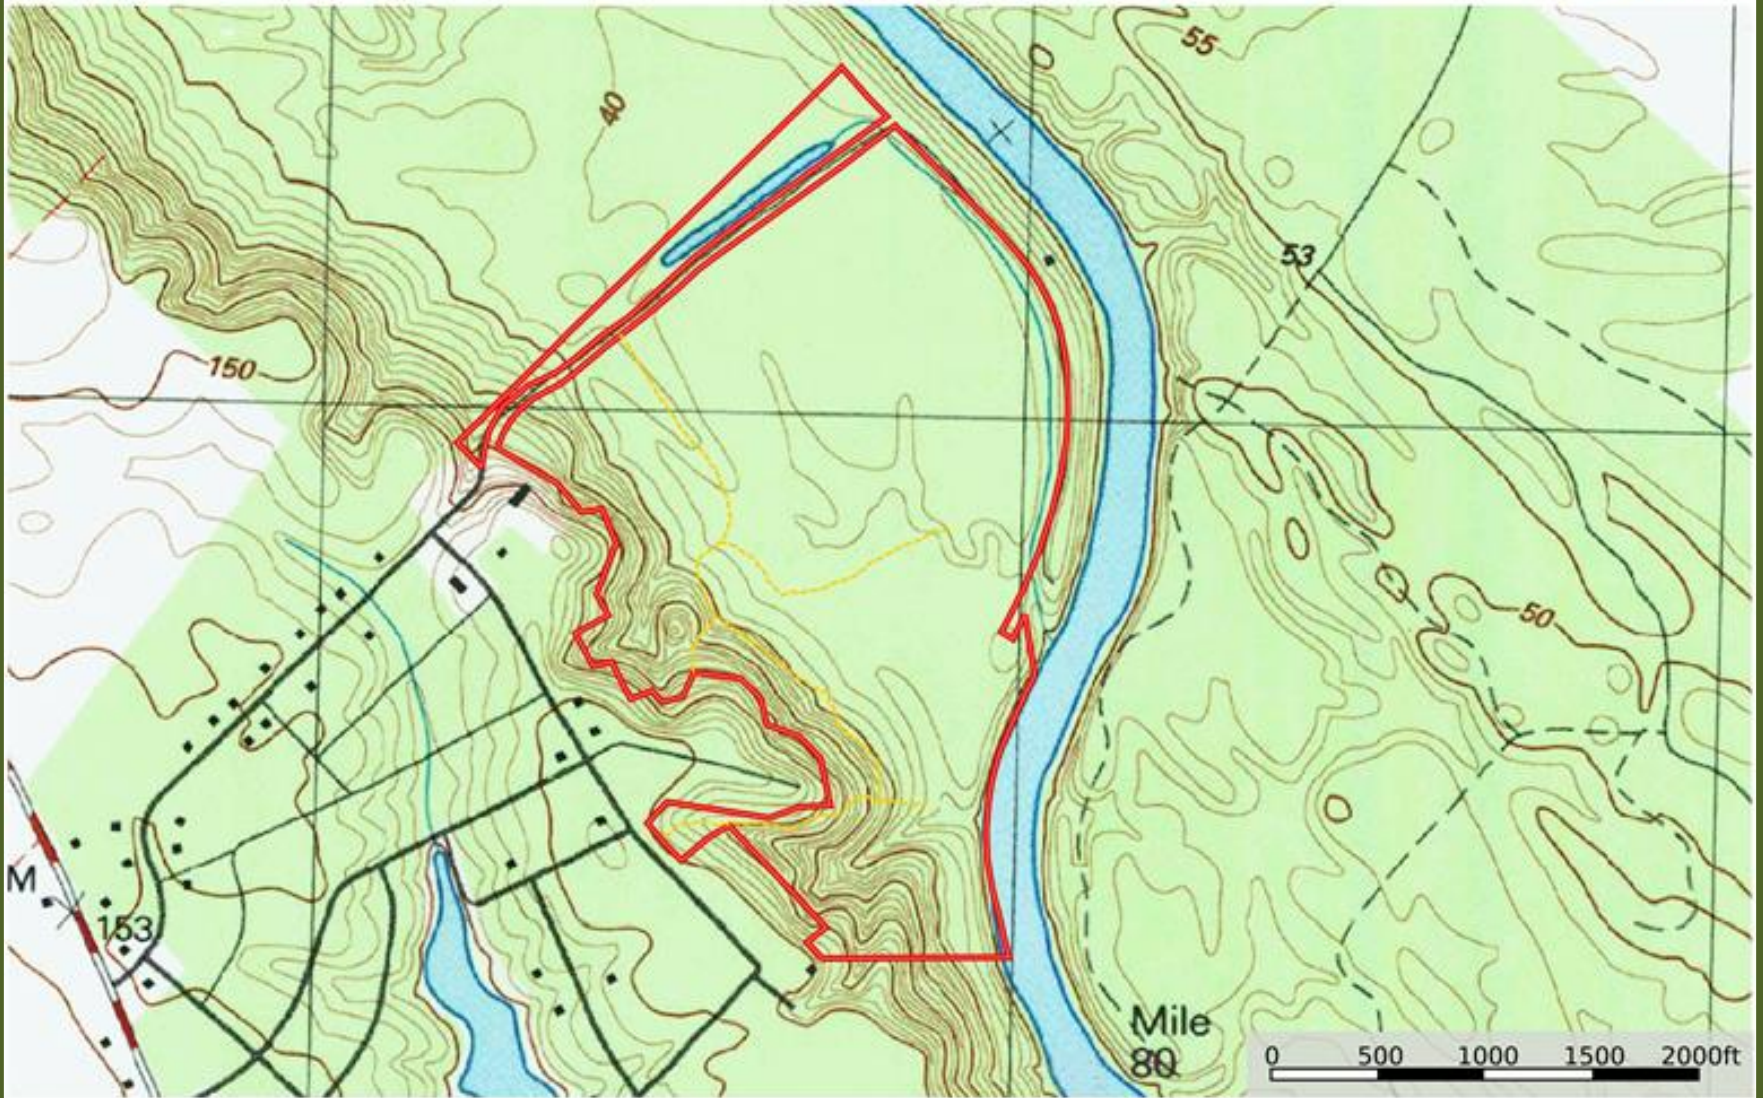

Cape Fear River Hunting Land Topographical Map

Bladen County, North Carolina, 140 AC +/-

--- Road / Trail   ▭ Boundary

Marty Lanier

P: (910) 617-4326

www.rockcreeklandcompany.com

604 George II Highway Winnabow NC 28479