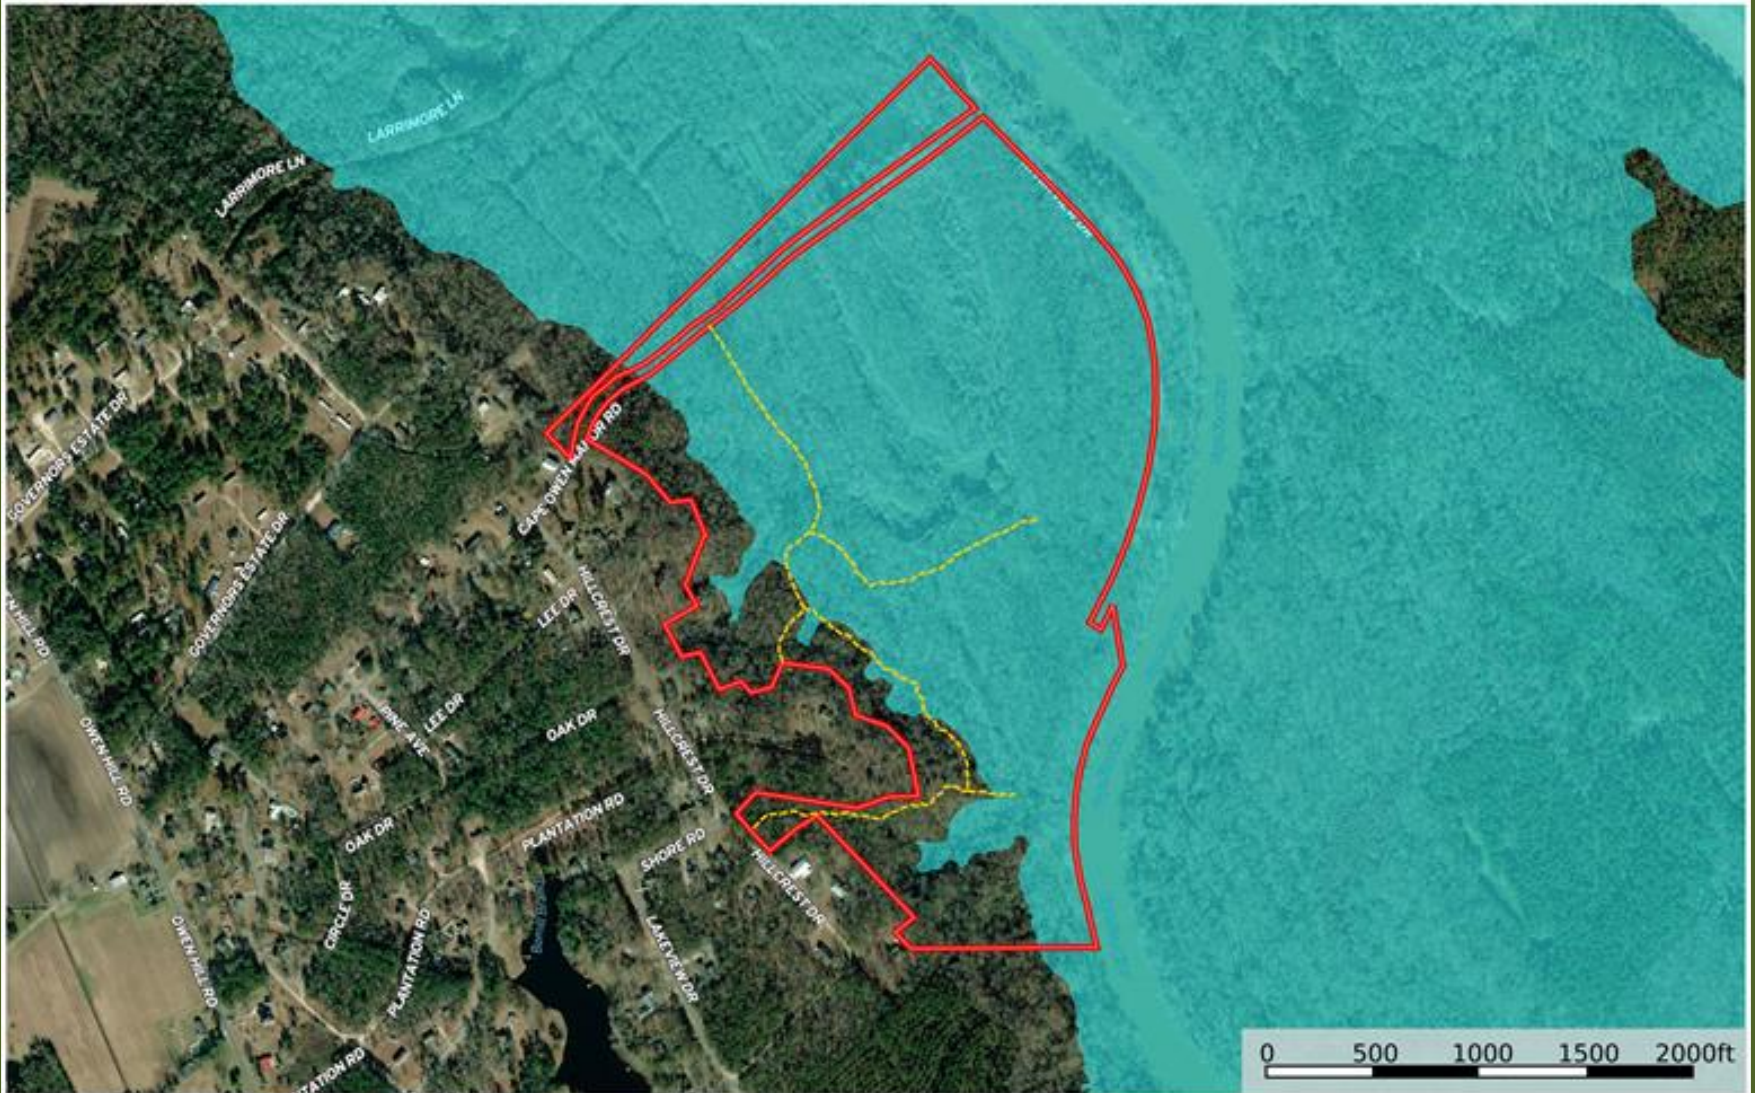

Cape Fear River Hunting Land Flood Map

Bladen County, North Carolina, 140 AC +/-

- --- Road / Trail
- Boundary
- 100 Year Floodplain
- 300 Year Floodplain
- Floodway
- Special
- Unmapped/ Not Included

Marty Lanier
P: (910) 617-4326

www.rockcreeklandcompany.com

604 George II Highway Winnabow NC 28479