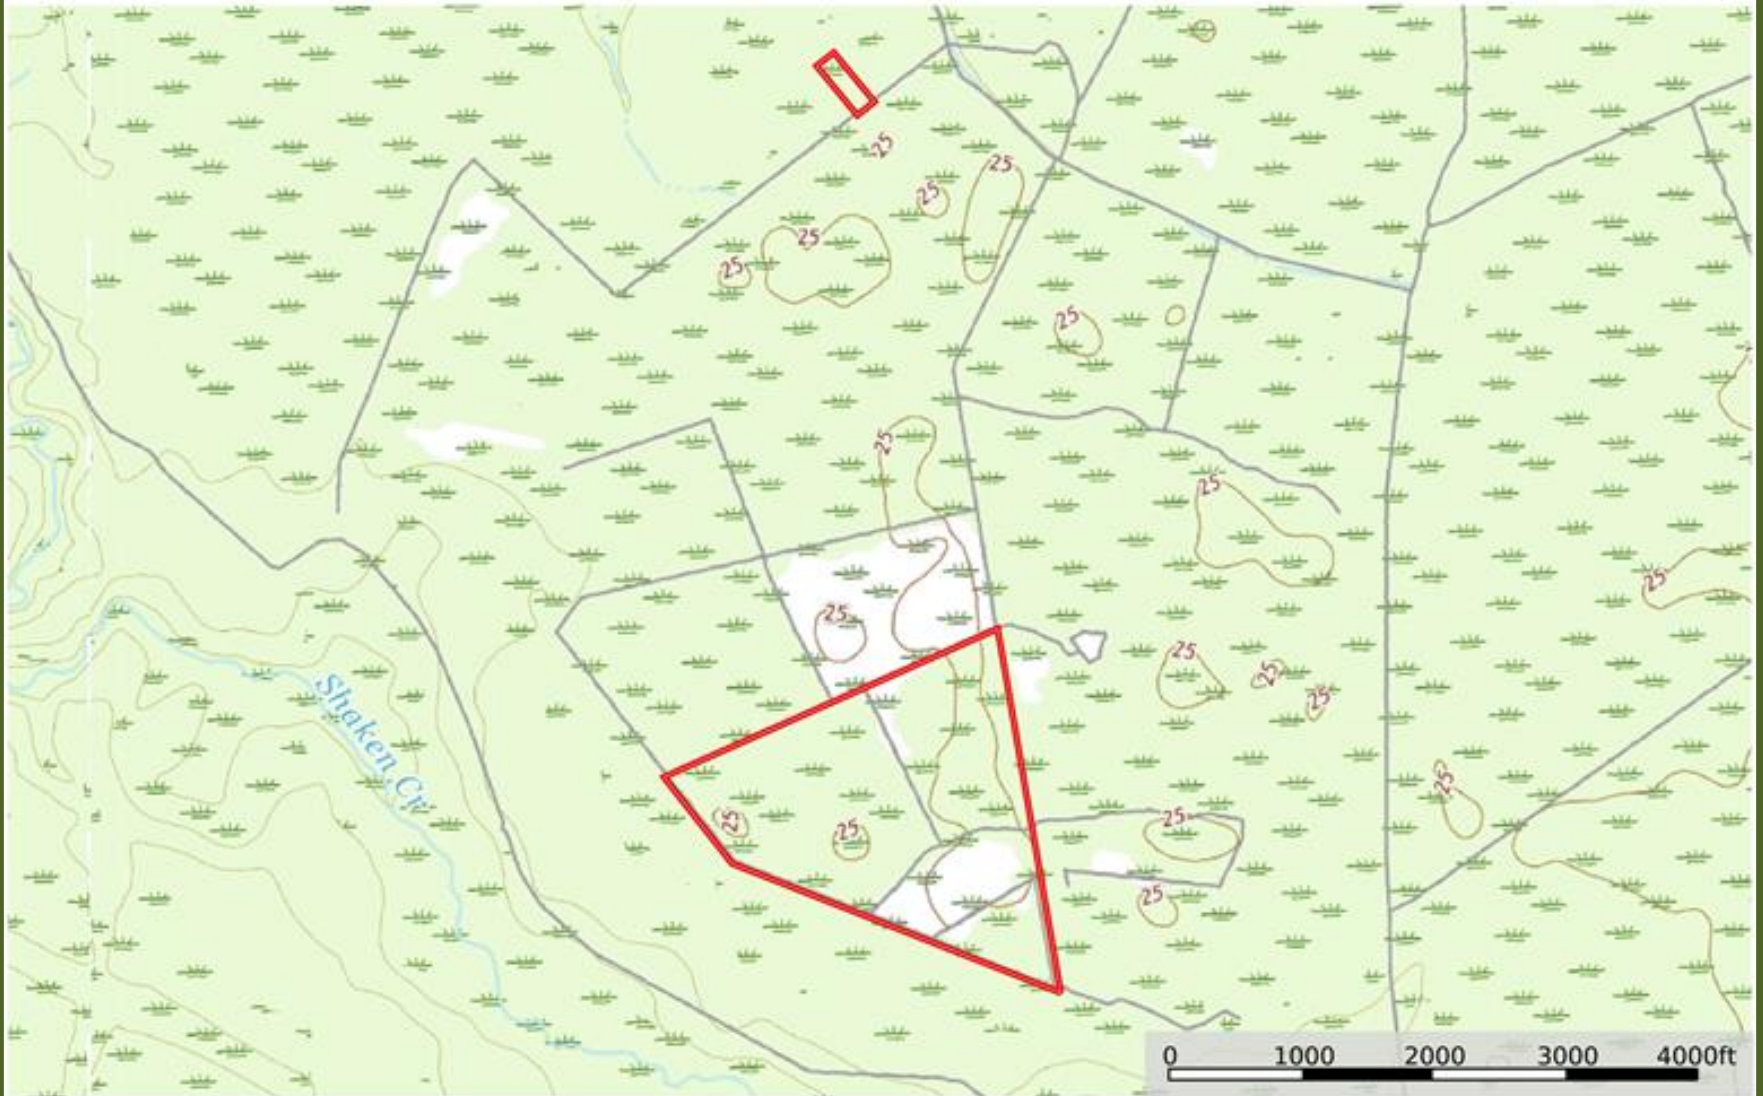

Shelter Creek Hunting Club Topographical Map

Pender County, North Carolina, 100.53 AC +/-

Boundary

Marty Lanier

P: (910) 617-4326

www.rockcreeklandcompany.com

604 George II Highway Winnabow NC 28479