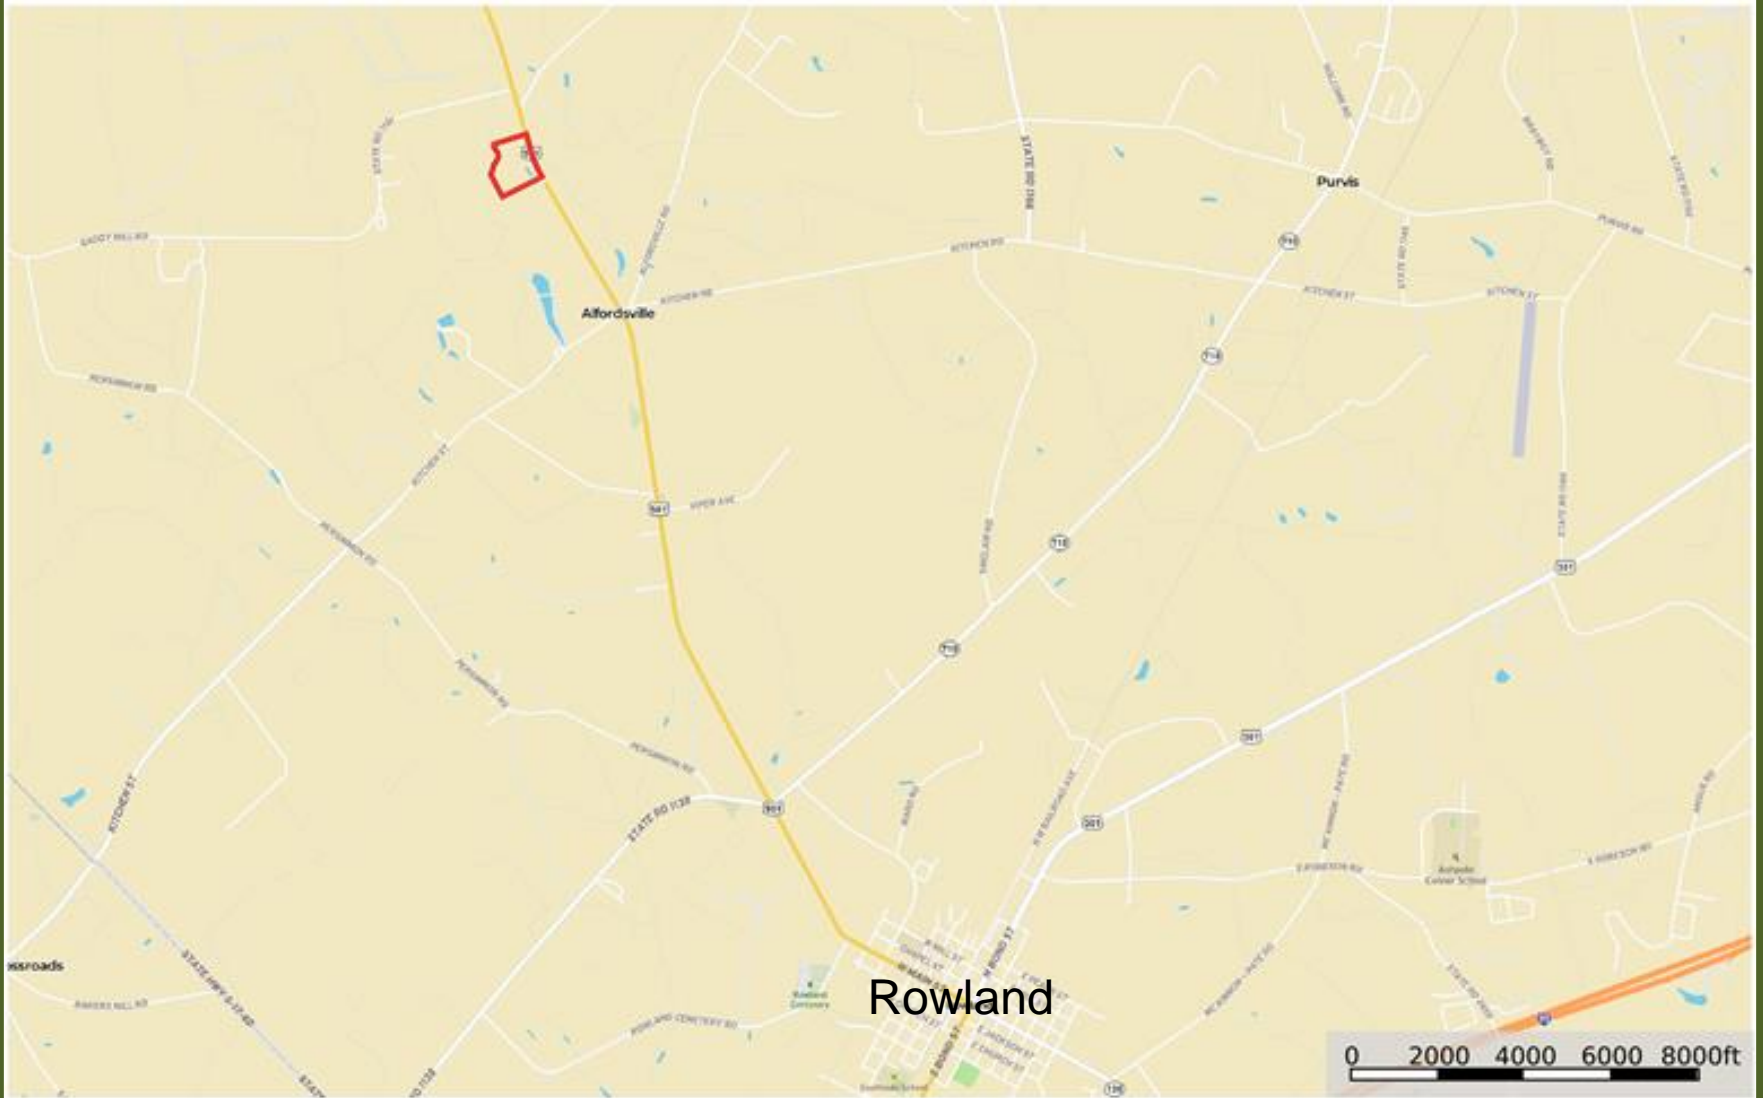

Wilkinson Creek Farm Location Map

Robeson County, North Carolina, 25.3 AC +/-

Boundary

Marty Lanier
P: (910) 617-4326

www.rockcreeklandcompany.com

604 George II Highway Winnabow NC 28479