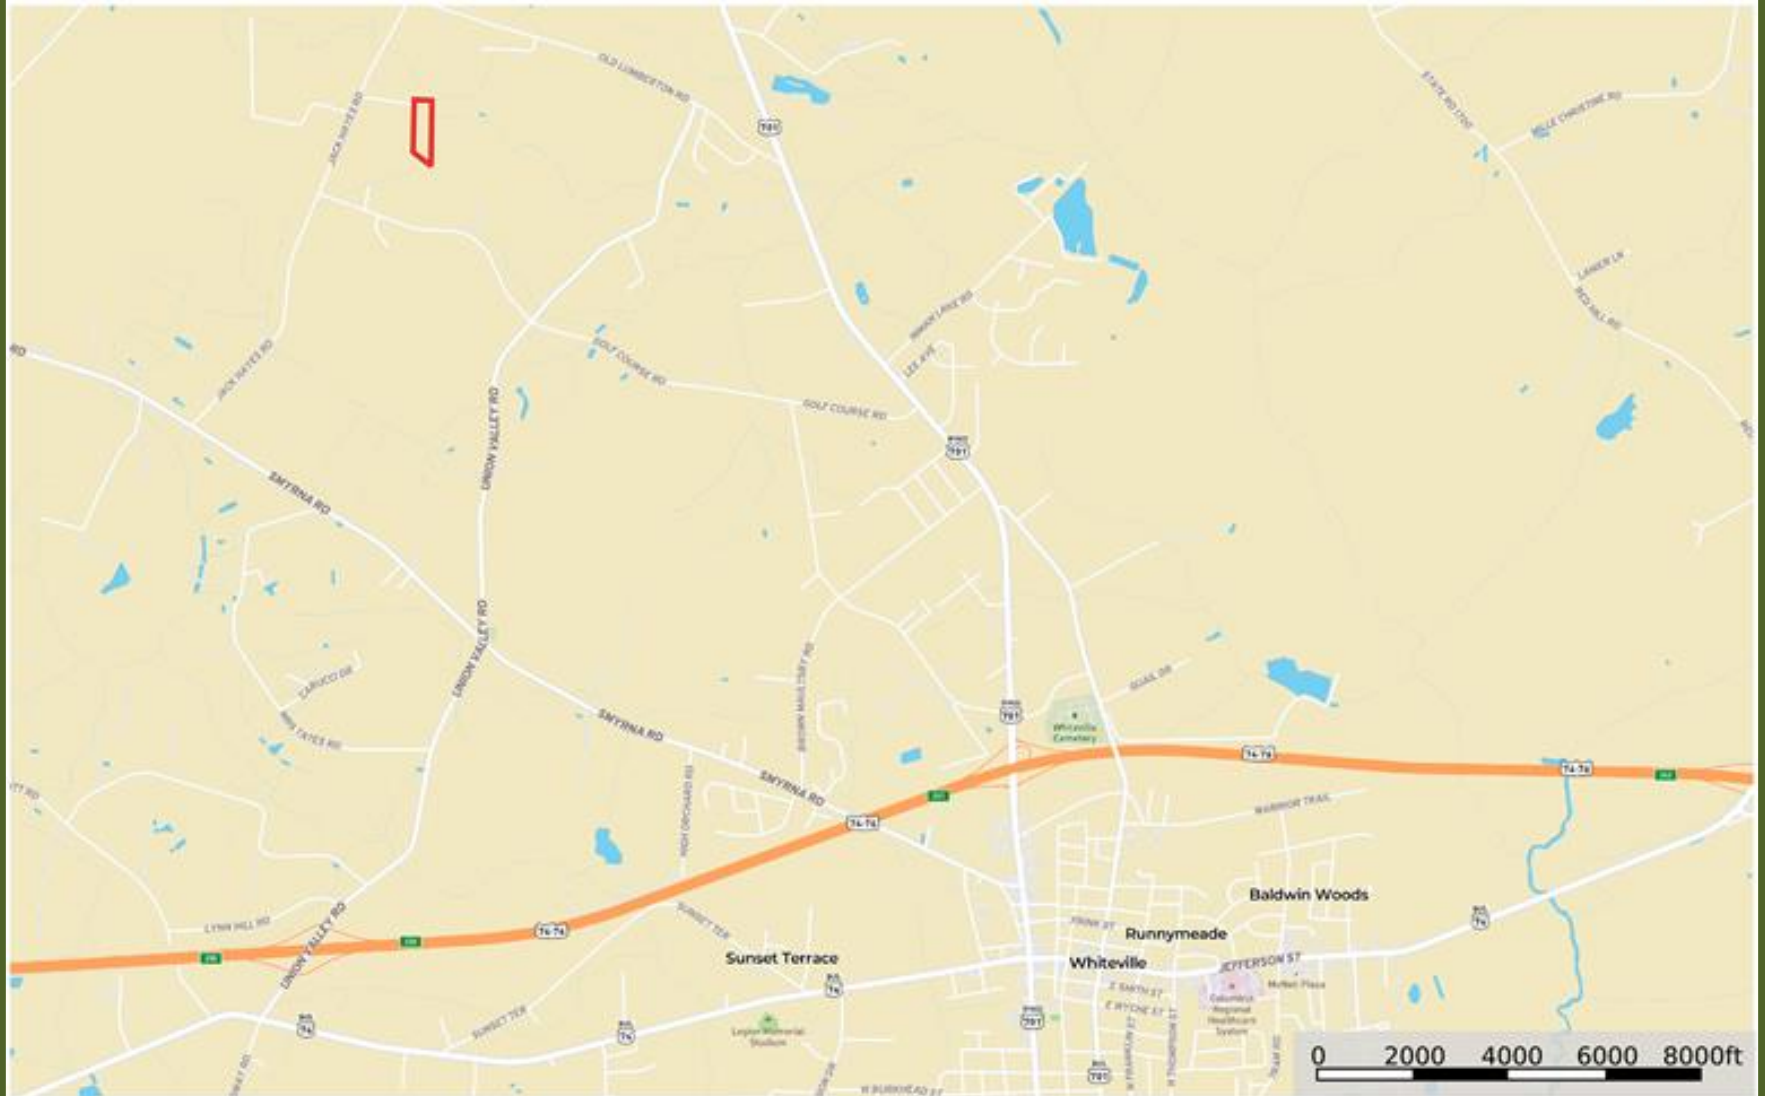

McDonald Lane Farm Location Map Columbus

Columbus County, North Carolina, 10.49 AC +/-

Boundary

Marty Lanier

P: (910) 617-4326

www.rockcreeklandcompany.com

604 George II Highway Winnabow NC 28479